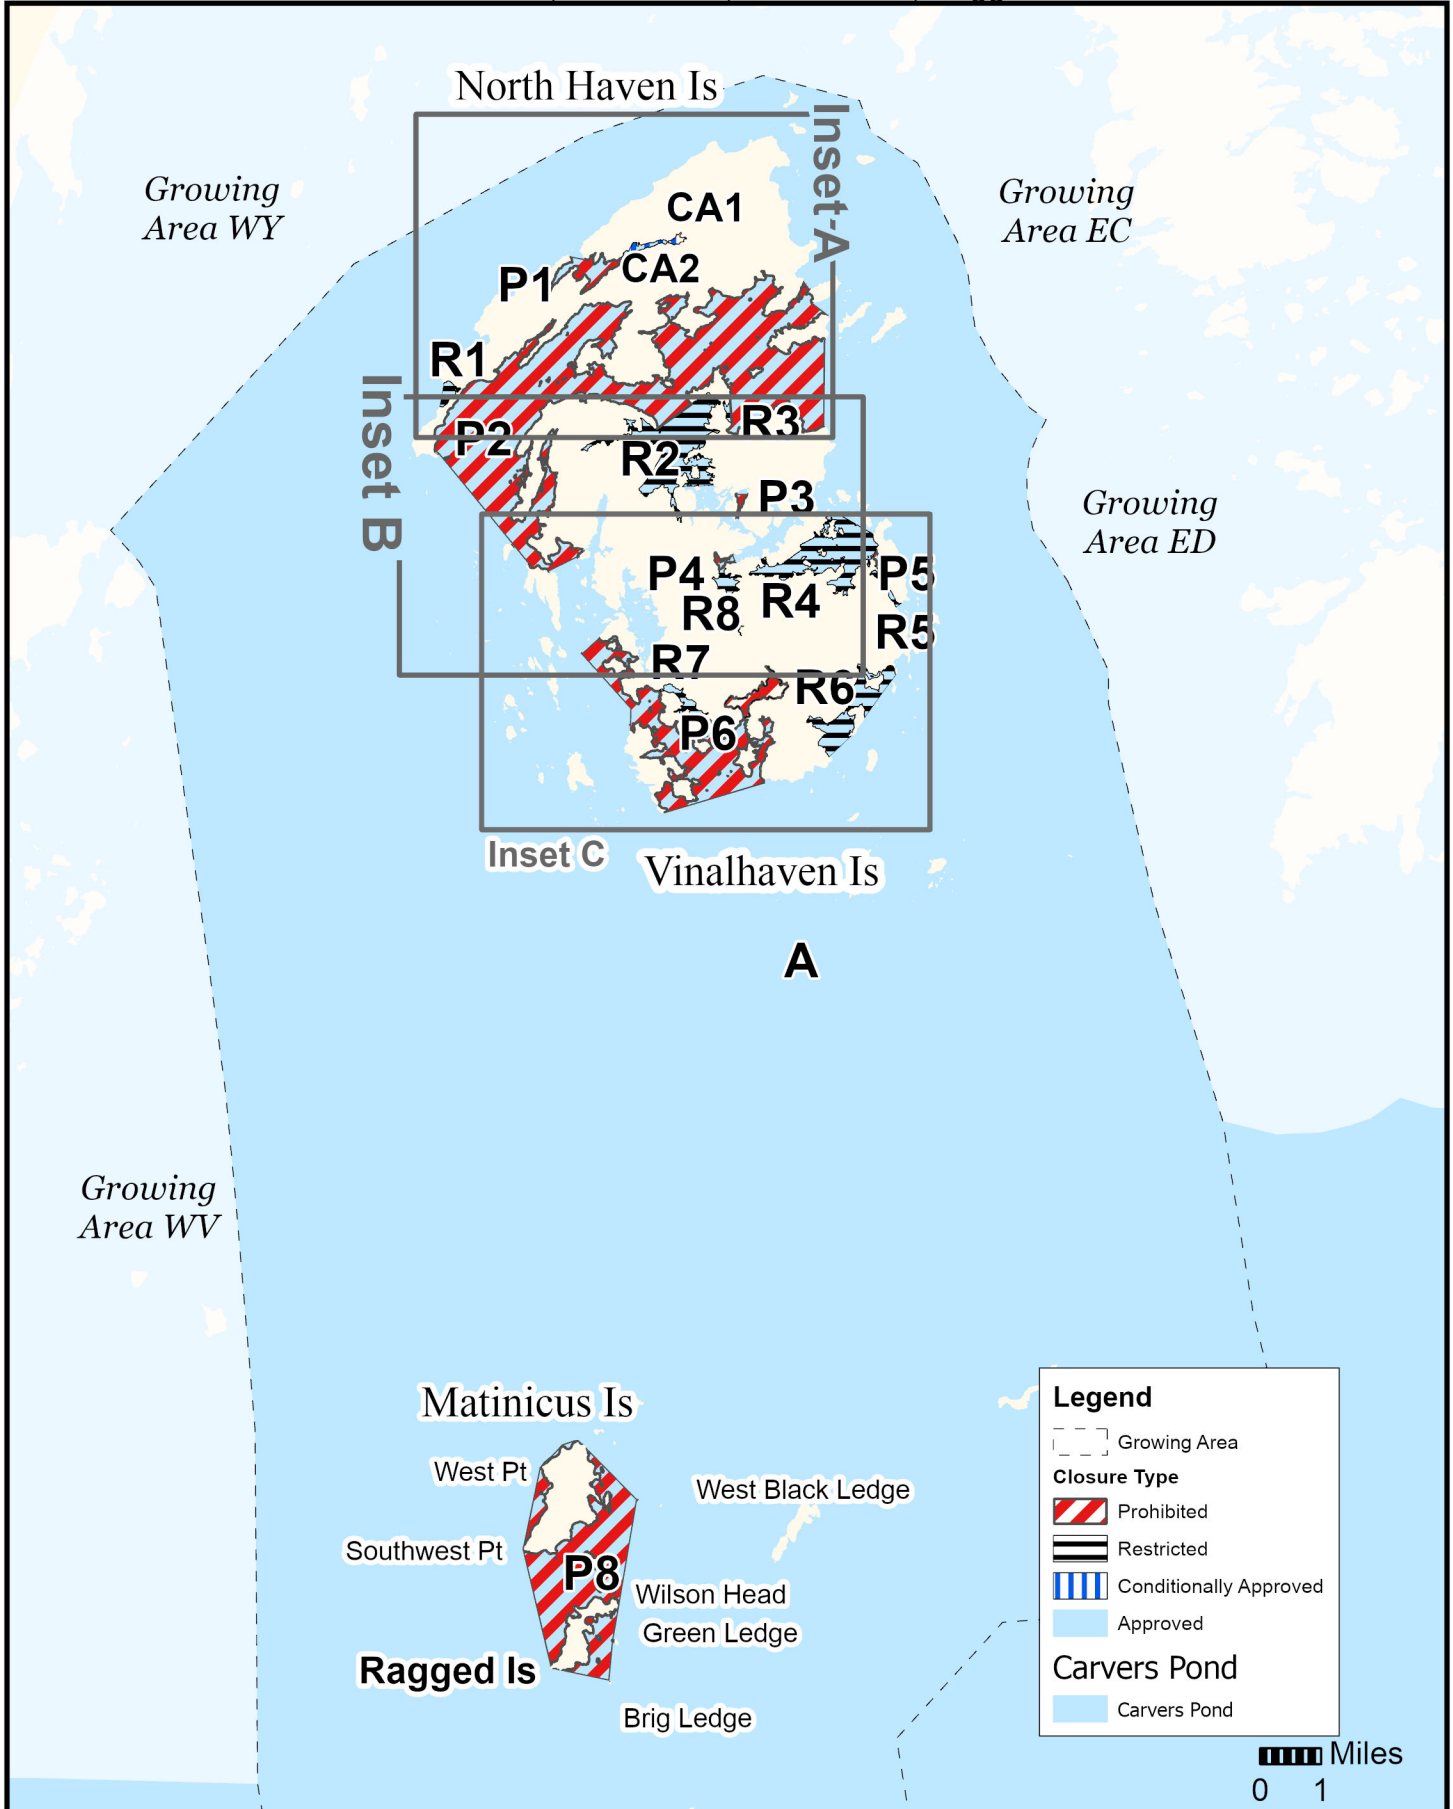

Maine Department of Marine Resources

Growing Area WZ, Insets A-C

9/4/25

North Haven, Vinalhaven, Matinicus Is, Ragged Is

This map is provided as a courtesy. Read the provided legal notice for closure details. Closures are not shown outside of the designated growing area. Maritime navigational aids are for reference only and are not suitable for maritime navigation.

Maine Department of Marine Resources

Growing Area WZ, Inset A

9/4/25

North Haven, Vinalhaven

Legend

Type

⊗ Red Painted Post

⬜ Growing Area

Closure Type

▨ Prohibited

▨ Restricted

▨ Conditionally Approved

▨ Approved

0 1 Miles

CA1 and CA2: This area will CLOSE when rainfall meets or exceeds 0.75" in 24 hours.
CA2 is CLOSED September 1 through October 31