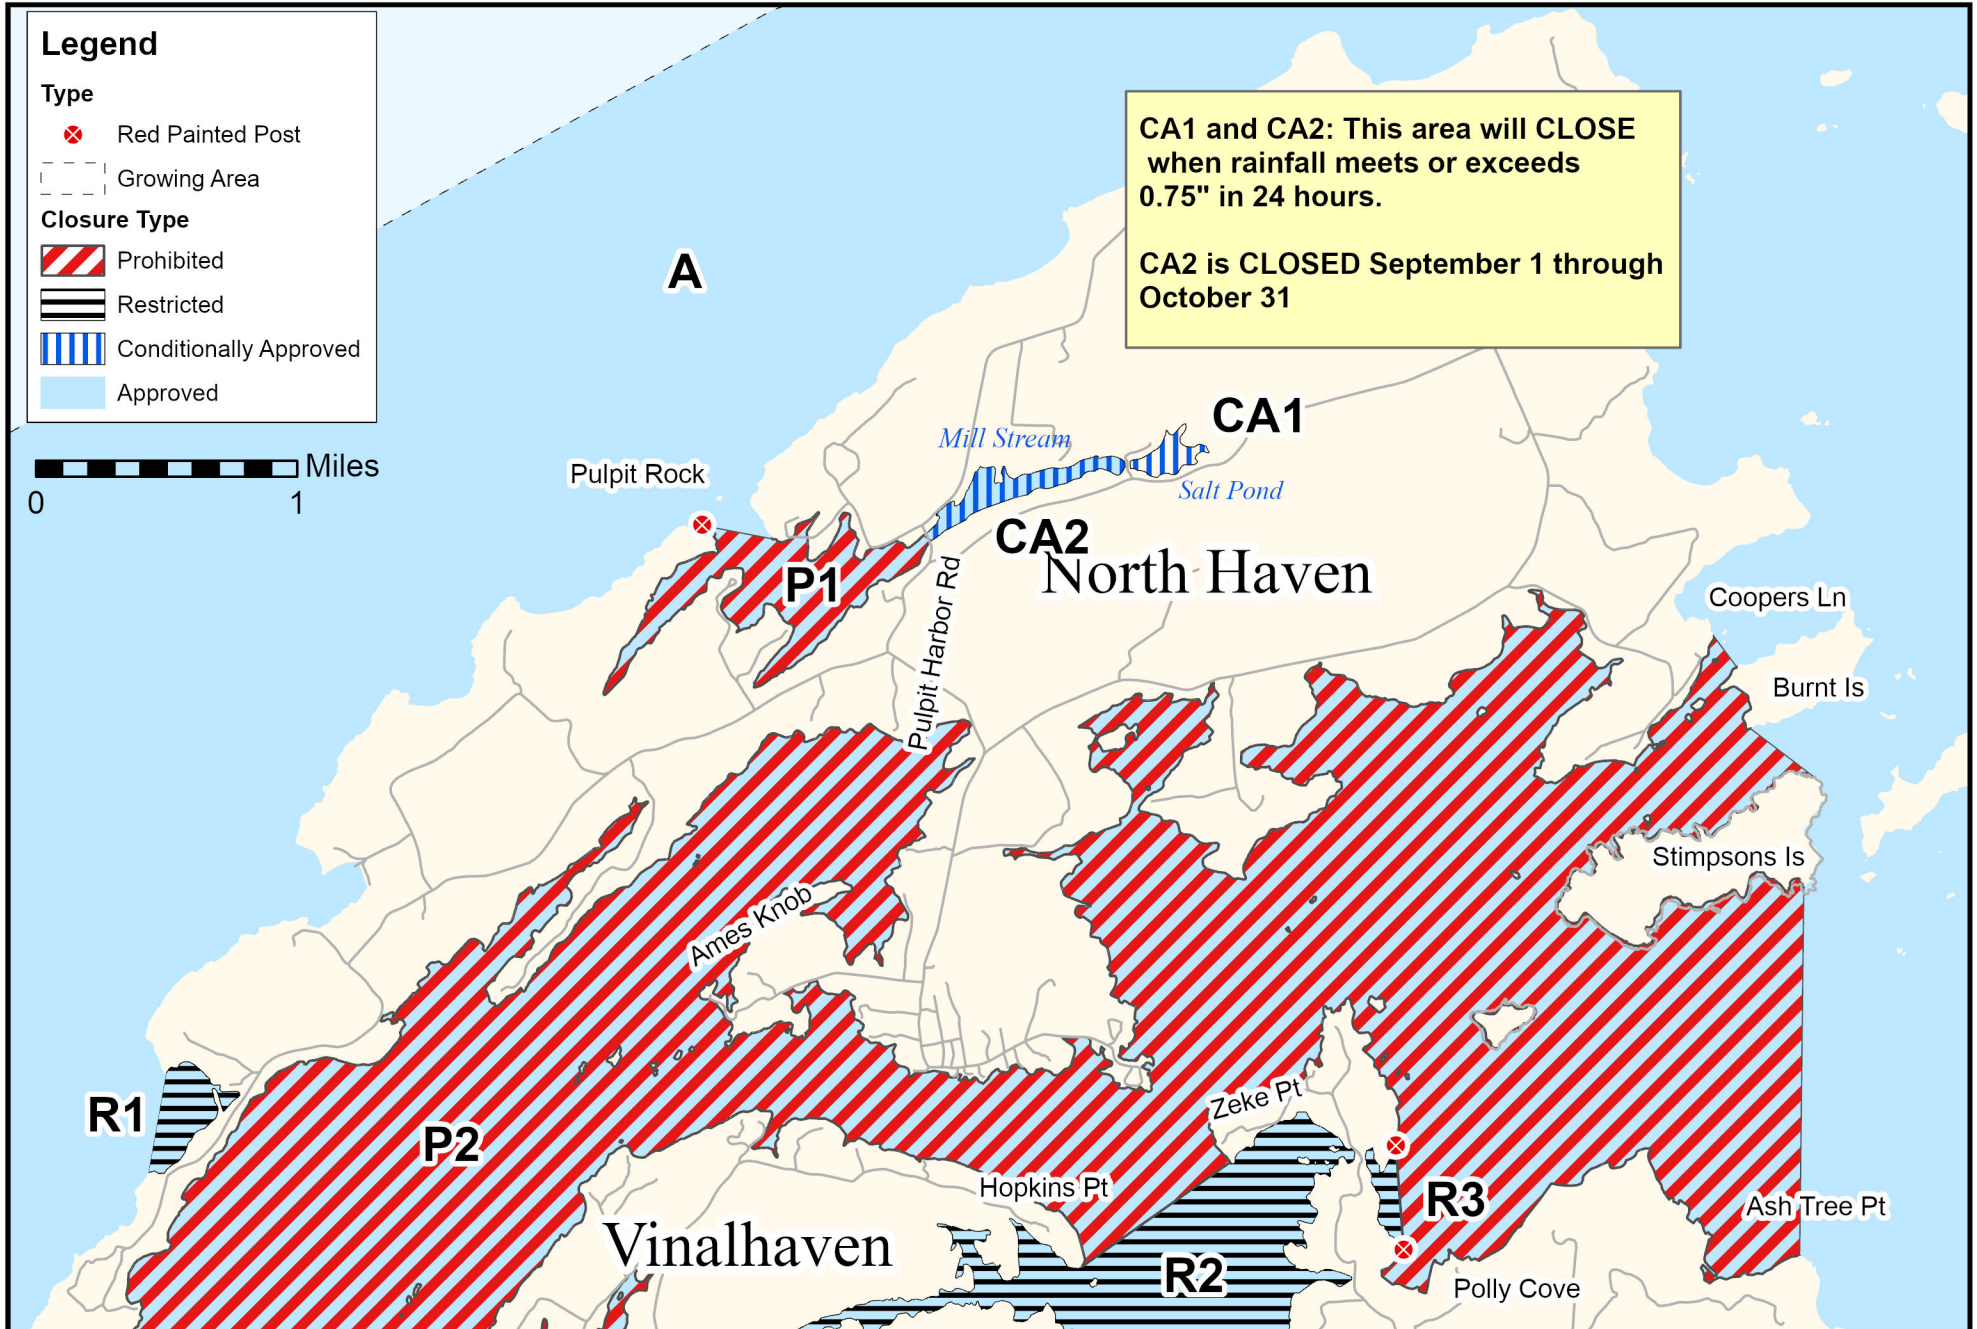

Maine Department of Marine Resources

Growing Area WZ, Insets A-C

9/4/25

North Haven, Vinalhaven, Matinicus Is, Ragged Is

This map is provided as a courtesy. Read the provided legal notice for closure details. Closures are not shown outside of the designated growing area. Maritime navigational aids are for reference only and are not suitable for maritime navigation.

Closure Type

▨ Prohibited

▨ Restricted

▨ Conditionally Approved

▨ Approved

0 1 Miles

CA1 and CA2: This area will CLOSE when rainfall meets or exceeds 0.75" in 24 hours.
CA2 is CLOSED September 1 through October 31

This map is provided as a courtesy. Read the provided legal notice for closure details. Closures are not shown outside of the designated growing area. Maritime navigational aids are for reference only and are not suitable for maritime navigation.