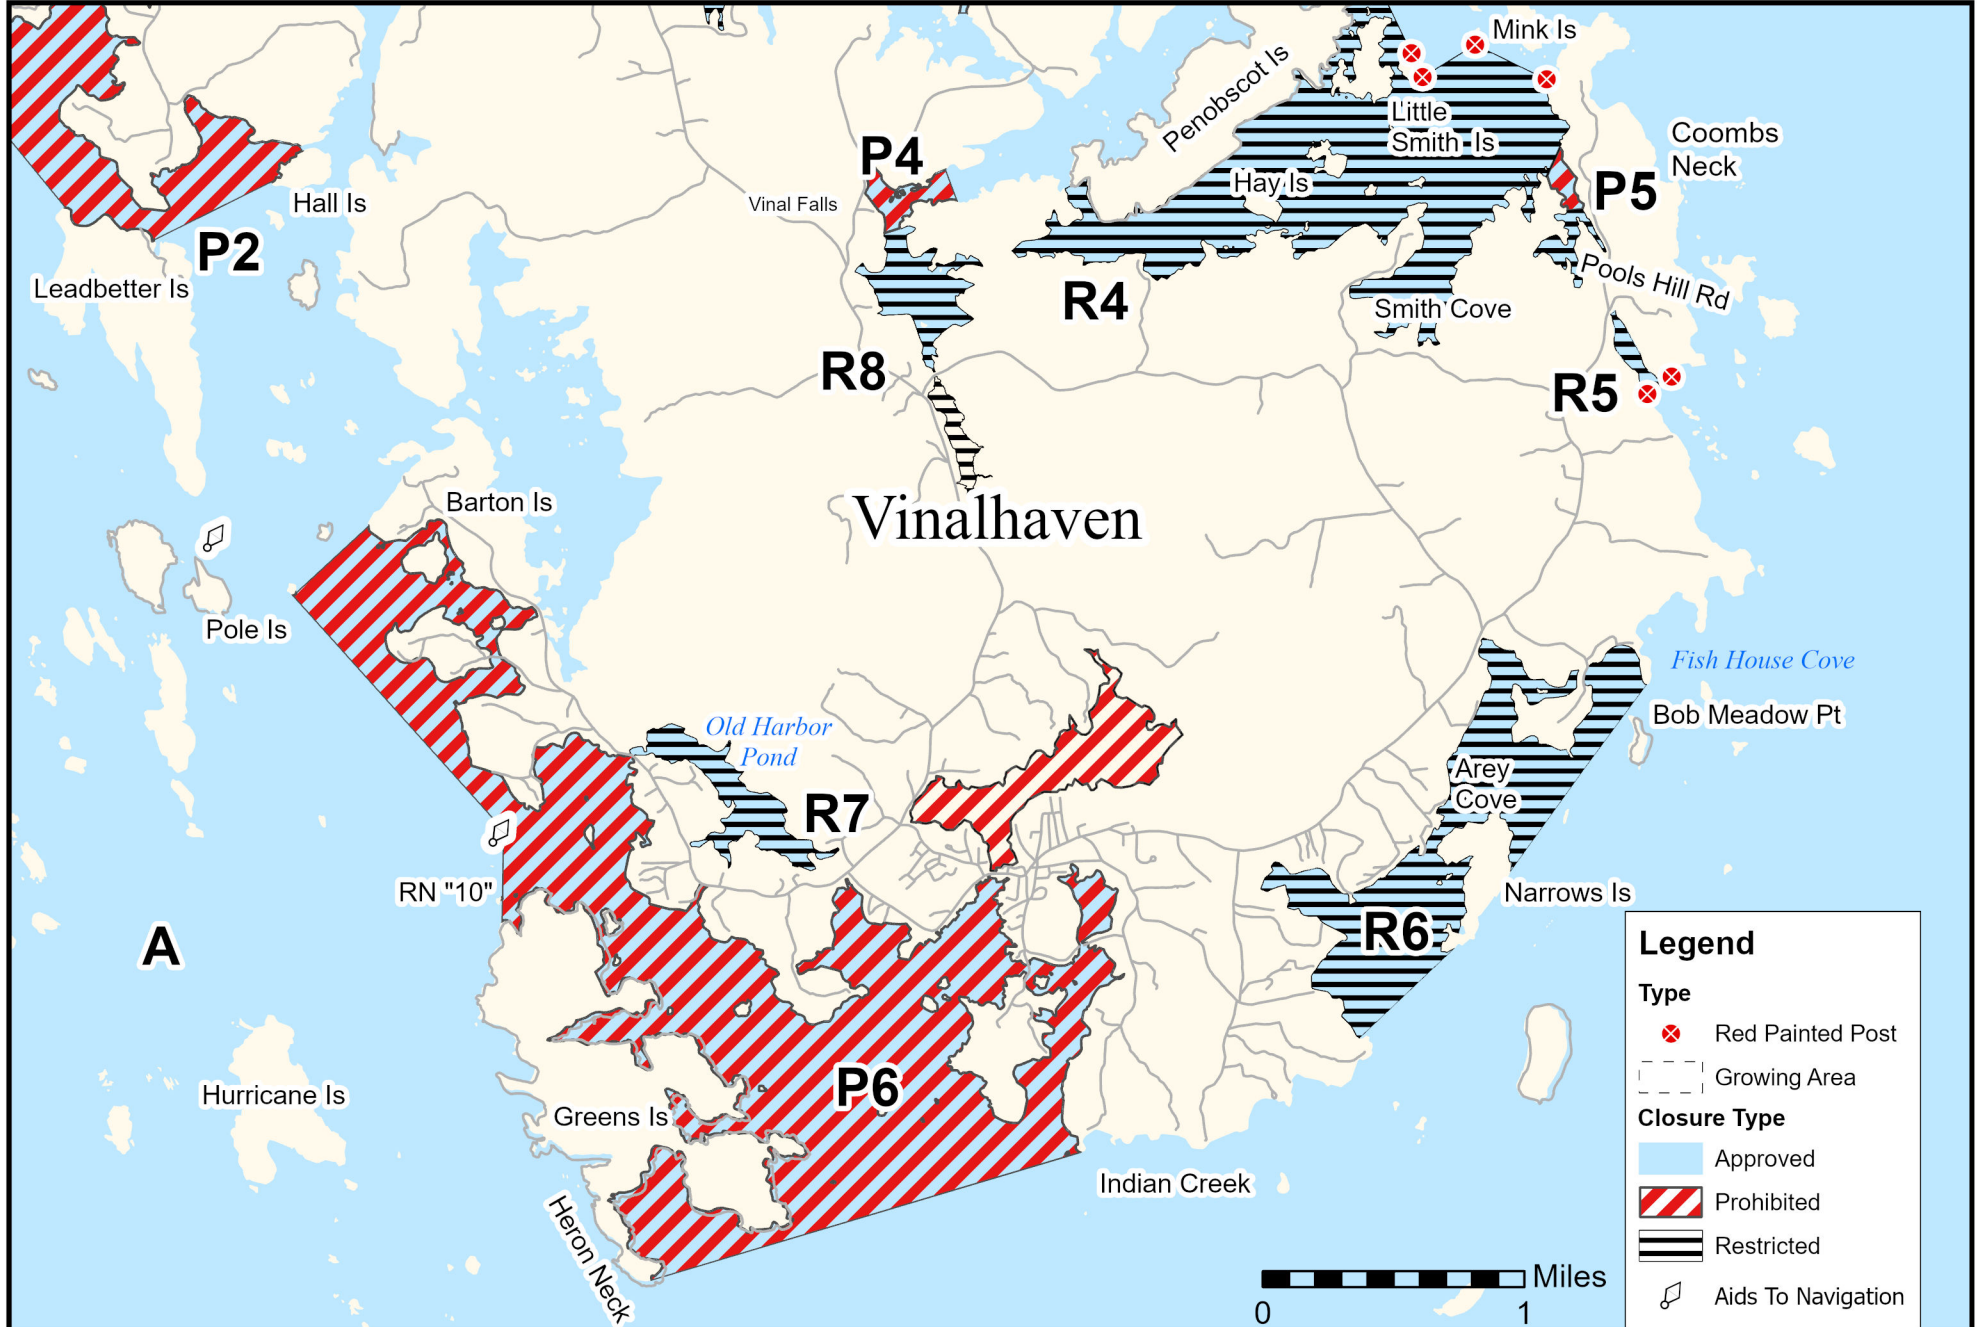

Maine Department of Marine Resources

Growing Area WZ, Insets A-C

9/4/25

North Haven, Vinalhaven, Matinicus Is, Ragged Is

This map is provided as a courtesy. Read the provided legal notice for closure details. Closures are not shown outside of the designated growing area. Maritime navigational aids are for reference only and are not suitable for maritime navigation.

This map is provided as a courtesy. Read the provided legal notice for closure details. Closures are not shown outside of the designated growing area. Maritime navigational aids are for reference only and are not suitable for maritime navigation.

Maine Department of Marine Resources

Growing Area WZ, Inset B

9/4/25

North Haven, Vinalhaven

This map is provided as a courtesy. Read the provided legal notice for closure details. Closures are not shown outside of the designated growing area. Maritime navigational aids are for reference only and are not suitable for maritime navigation.

Maine Department of Marine Resources

Growing Area WZ, Inset C

9/4/25

Vinalhaven

This map is provided as a courtesy. Read the provided legal notice for closure details. Closures are not shown outside of the designated growing area. Maritime navigational aids are for reference only and are not suitable for maritime navigation.