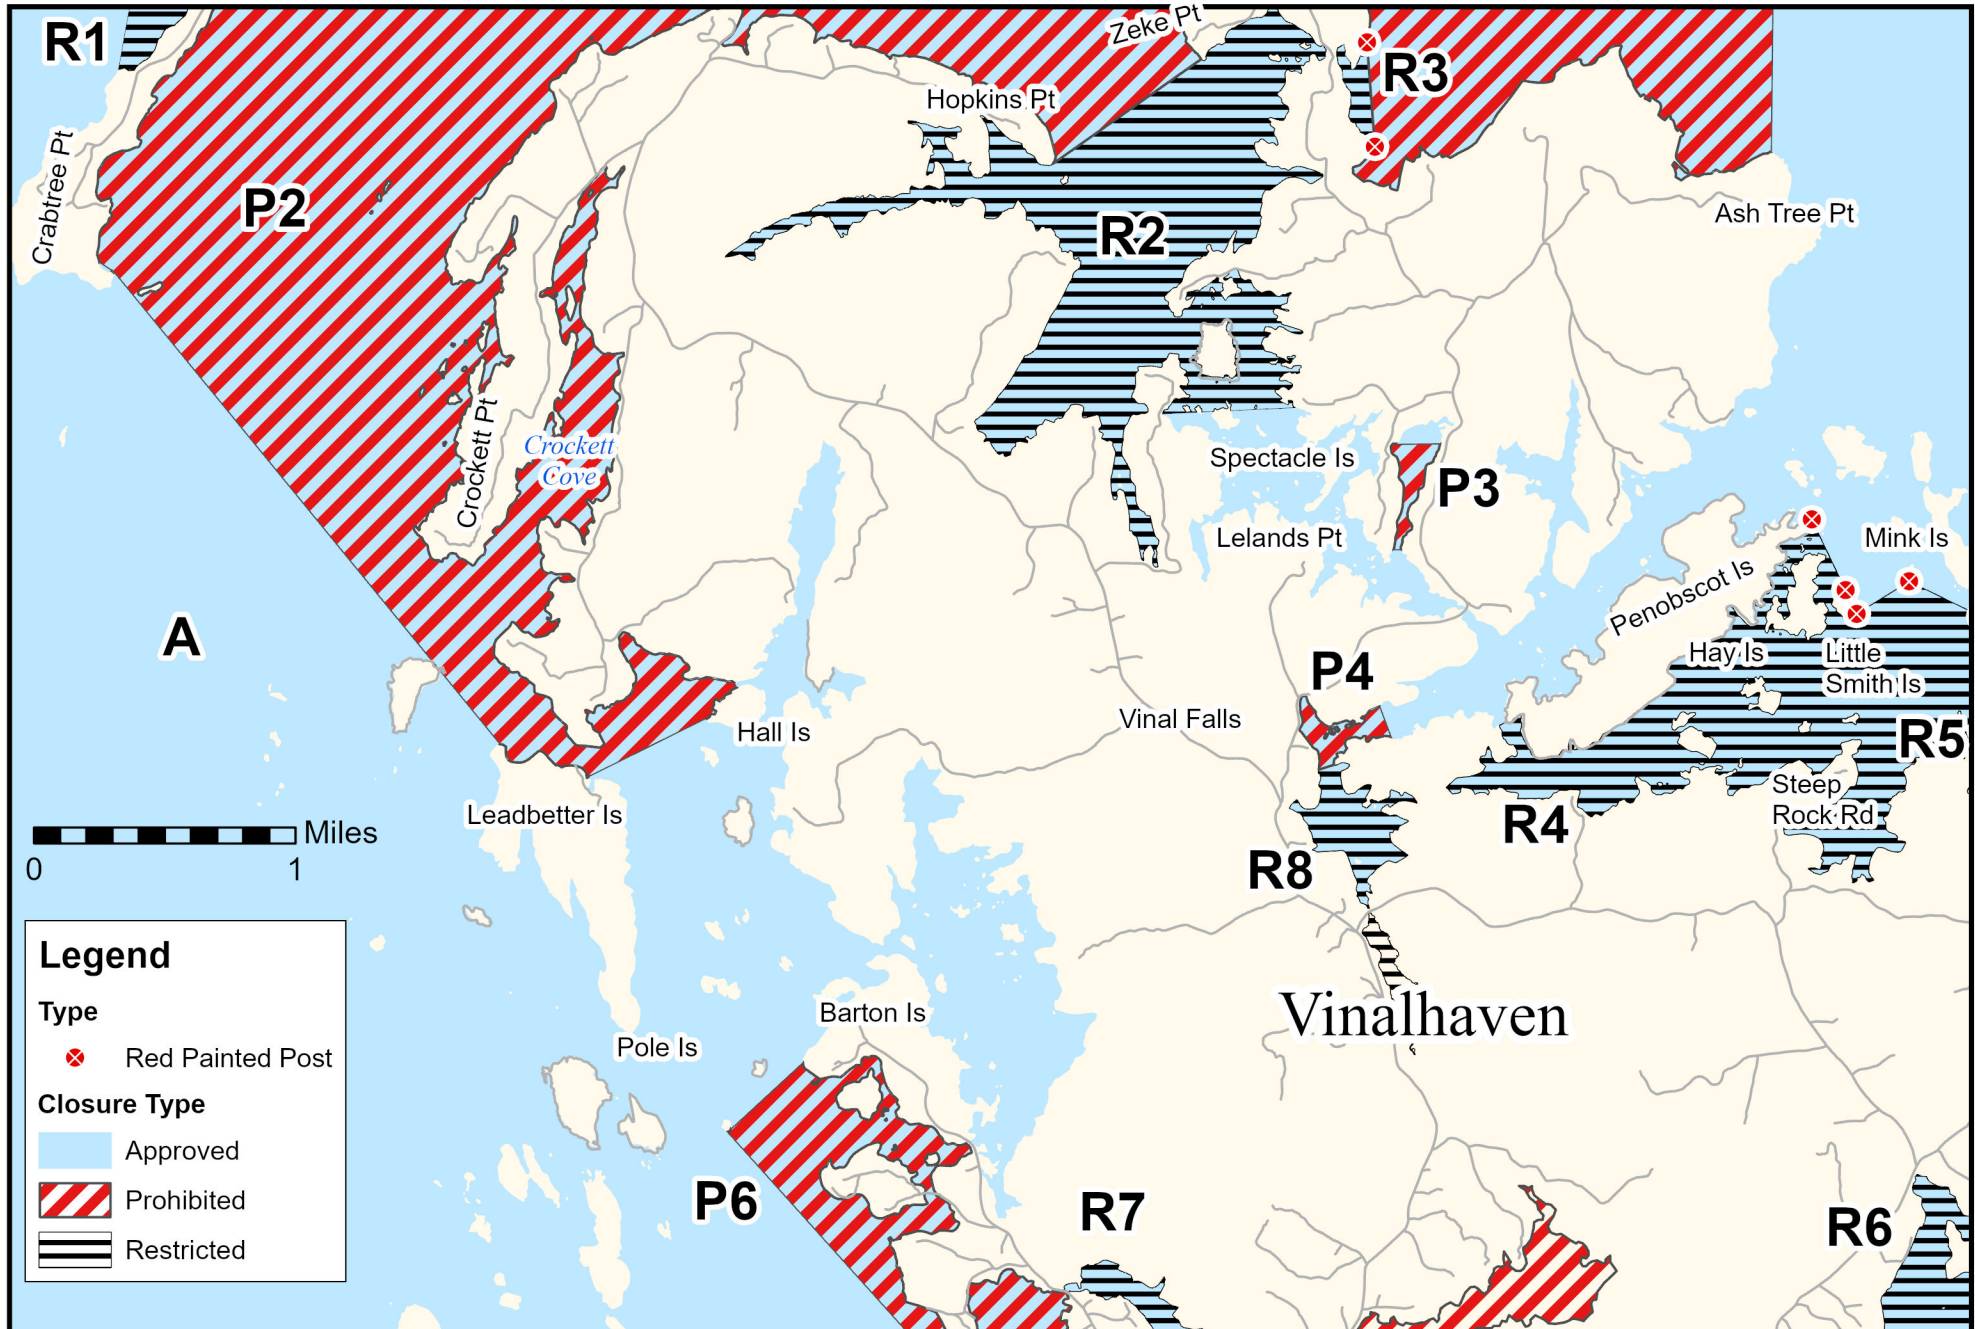

Maine Department of Marine Resources

Growing Area WZ, Insets A-C

9/4/25

North Haven, Vinalhaven, Matinicus Is, Ragged Is

This map is provided as a courtesy. Read the provided legal notice for closure details. Closures are not shown outside of the designated growing area. Maritime navigational aids are for reference only and are not suitable for maritime navigation.

Closure Type

▨ Prohibited

▨ Restricted

▨ Conditionally Approved

▨ Approved

0 1 Miles

CA1 and CA2: This area will CLOSE when rainfall meets or exceeds 0.75" in 24 hours.
CA2 is CLOSED September 1 through October 31

This map is provided as a courtesy. Read the provided legal notice for closure details. Closures are not shown outside of the designated growing area. Maritime navigational aids are for reference only and are not suitable for maritime navigation.

Maine Department of Marine Resources

Growing Area WZ, Inset B

9/4/25

North Haven, Vinalhaven

This map is provided as a courtesy. Read the provided legal notice for closure details. Closures are not shown outside of the designated growing area. Maritime navigational aids are for reference only and are not suitable for maritime navigation.