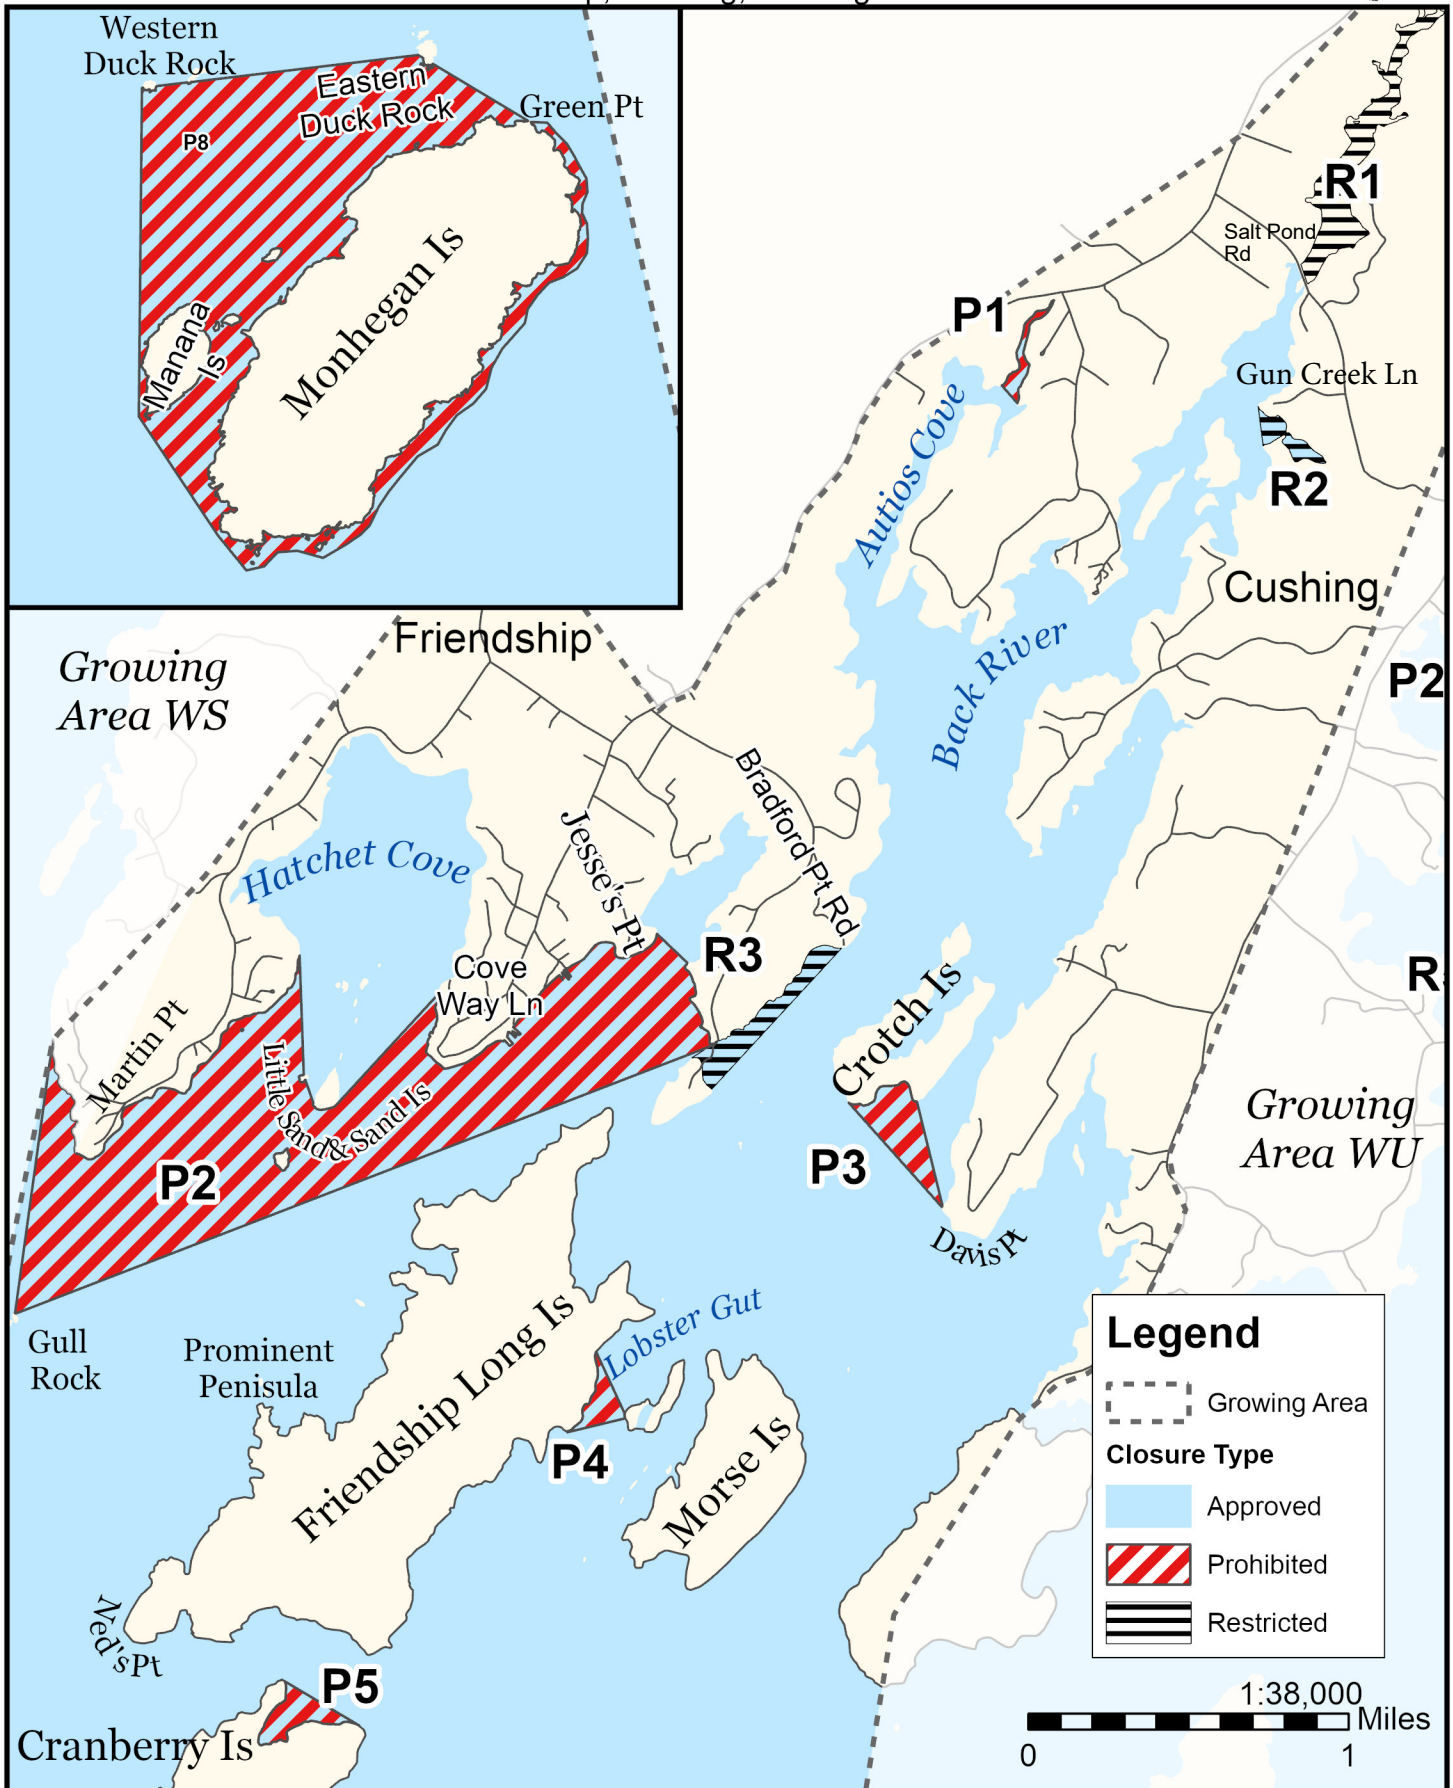

Maine Department of Marine Resources

Growing Area WT

Friendship, Cushing, Monhegan Island

June 3, 2025

This map is provided as a courtesy. Read the provided legal notice for closure details. Closures are not shown outside of the designated growing area. Maritime navigational aids are for reference only and are not suitable for maritime navigation.