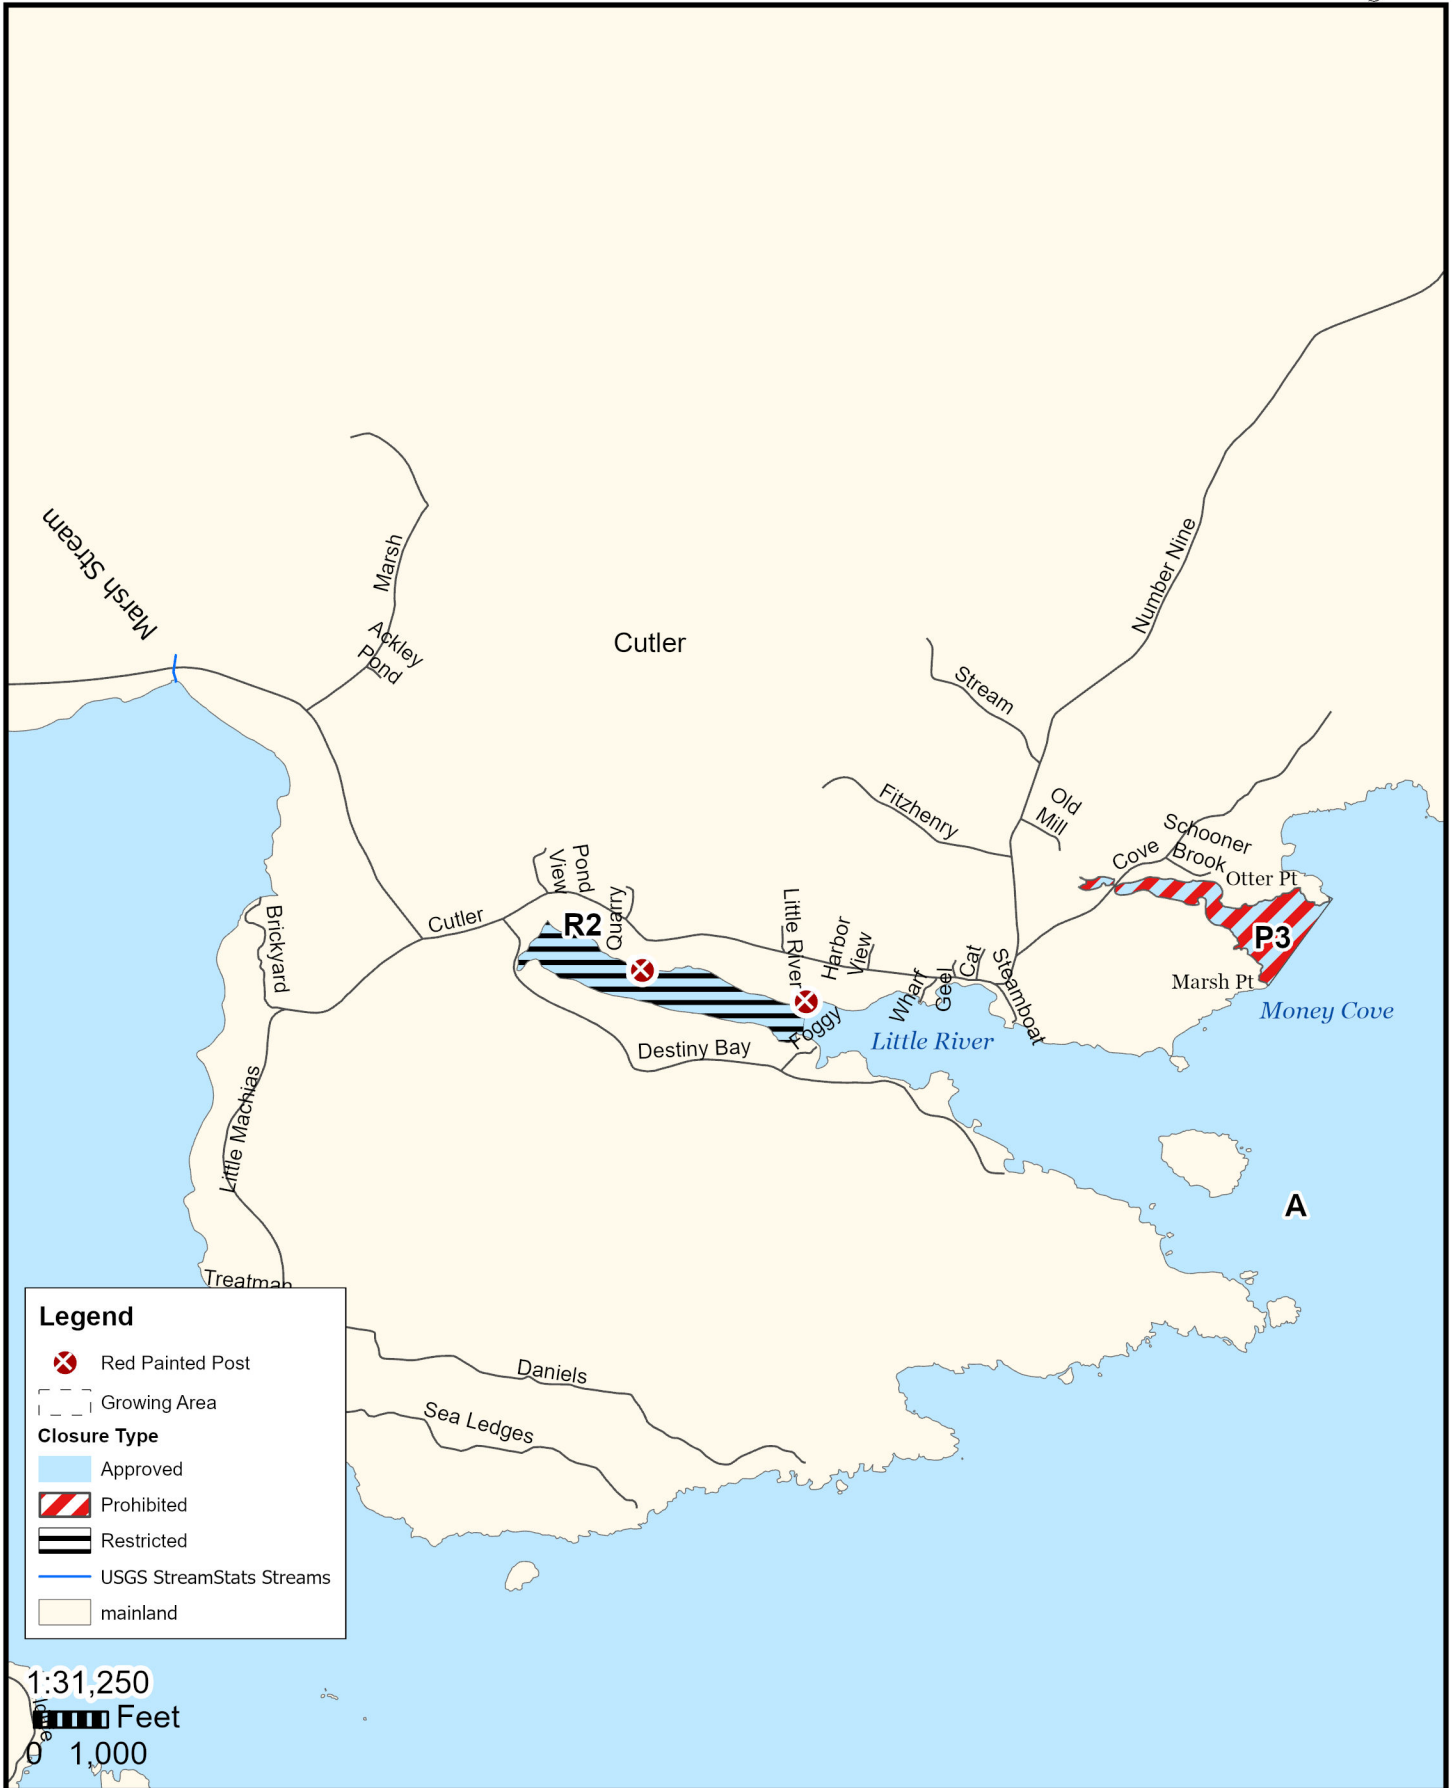

Maine Department of Marine Resources

Growing Area ES, Insets A - C
Cutler, Whiting, Trescott Township, Lubec

August 22, 2025

This map is provided as a courtesy. Read the provided legal notice for closure details. Closures are not shown outside of the designated growing area. Maritime navigational aids are for reference only and are not suitable for maritime navigation.

Maine Department of Marine Resources

Growing Area ES, Inset A

August 22, 2015

Lubec

This map is provided as a courtesy. Read the provided legal notice for closure details. Closures are not shown outside of the designated growing area. Maritime navigational aids are for reference only and are not suitable for maritime navigation.

Maine Department of Marine Resources

Growing Area ES, Inset B

Trescott Township

August 22, 2025

This map is provided as a courtesy. Read the provided legal notice for closure details. Closures are not shown outside of the designated growing area. Maritime navigational aids are for reference only and are not suitable for maritime navigation.

Maine Department of Marine Resources

Growing Area ES, Inset C Cutler

August 22, 2025

This map is provided as a courtesy. Read the provided legal notice for closure details. Closures are not shown outside of the designated growing area. Maritime navigational aids are for reference only and are not suitable for maritime navigation.