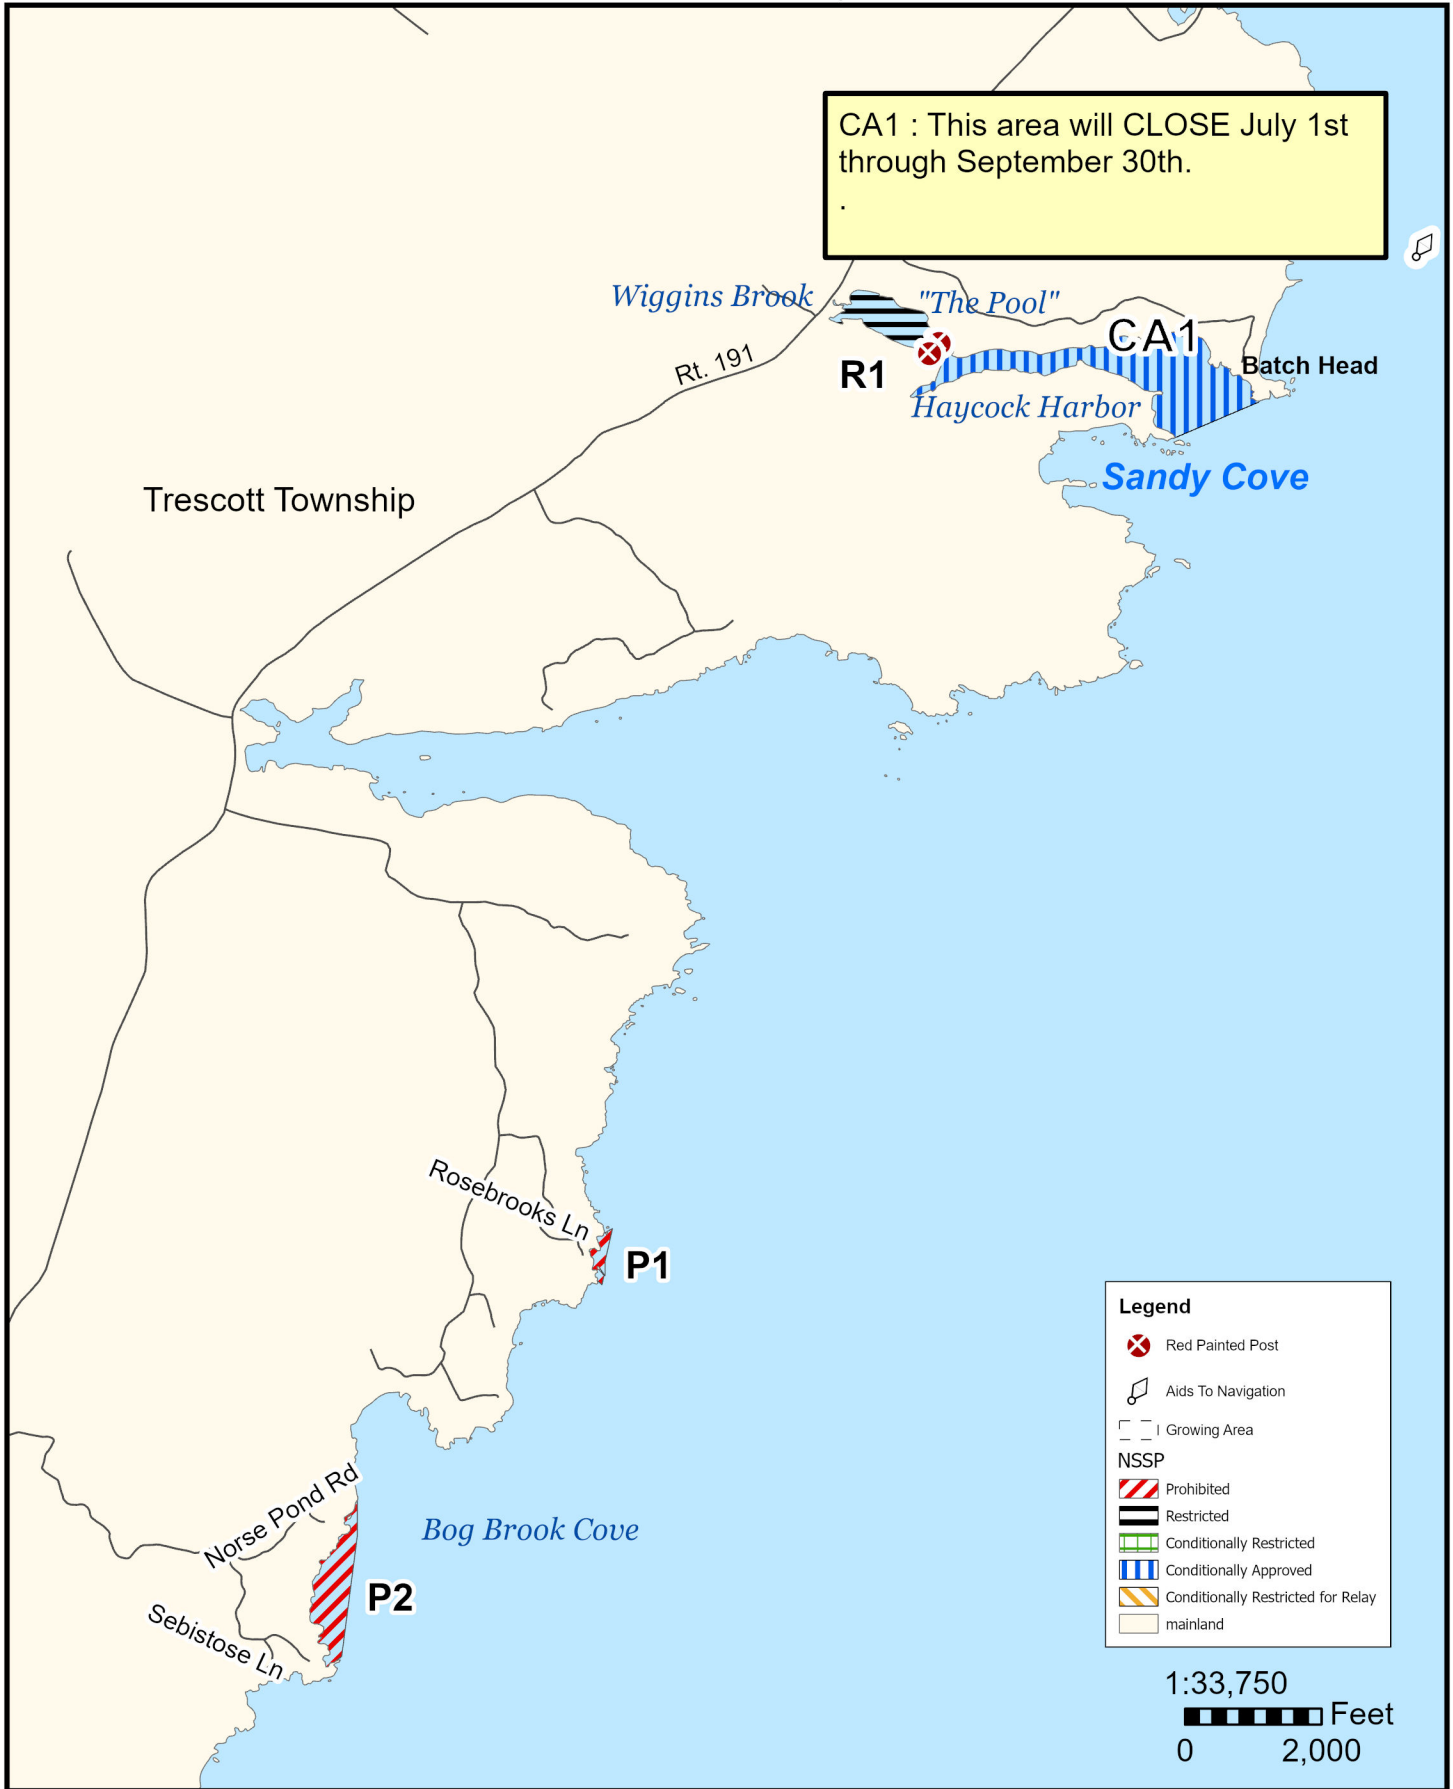

Maine Department of Marine Resources

Growing Area ES, Insets A - C
Cutler, Whiting, Trescott Township, Lubec

August 22, 2025

This map is provided as a courtesy. Read the provided legal notice for closure details. Closures are not shown outside of the designated growing area. Maritime navigational aids are for reference only and are not suitable for maritime navigation.

Maine Department of Marine Resources

Growing Area ES, Inset A

August 22, 2015

Lubec

This map is provided as a courtesy. Read the provided legal notice for closure details. Closures are not shown outside of the designated growing area. Maritime navigational aids are for reference only and are not suitable for maritime navigation.

Maine Department of Marine Resources

Growing Area ES, Inset B

Trescott Township

August 22, 2025

This map is provided as a courtesy. Read the provided legal notice for closure details. Closures are not shown outside of the designated growing area. Maritime navigational aids are for reference only and are not suitable for maritime navigation.

Maine Department of Marine Resources

Growing Area ES, Inset C Cutler

August 22, 2025

This map is provided as a courtesy. Read the provided legal notice for closure details. Closures are not shown outside of the designated growing area. Maritime navigational aids are for reference only and are not suitable for maritime navigation.