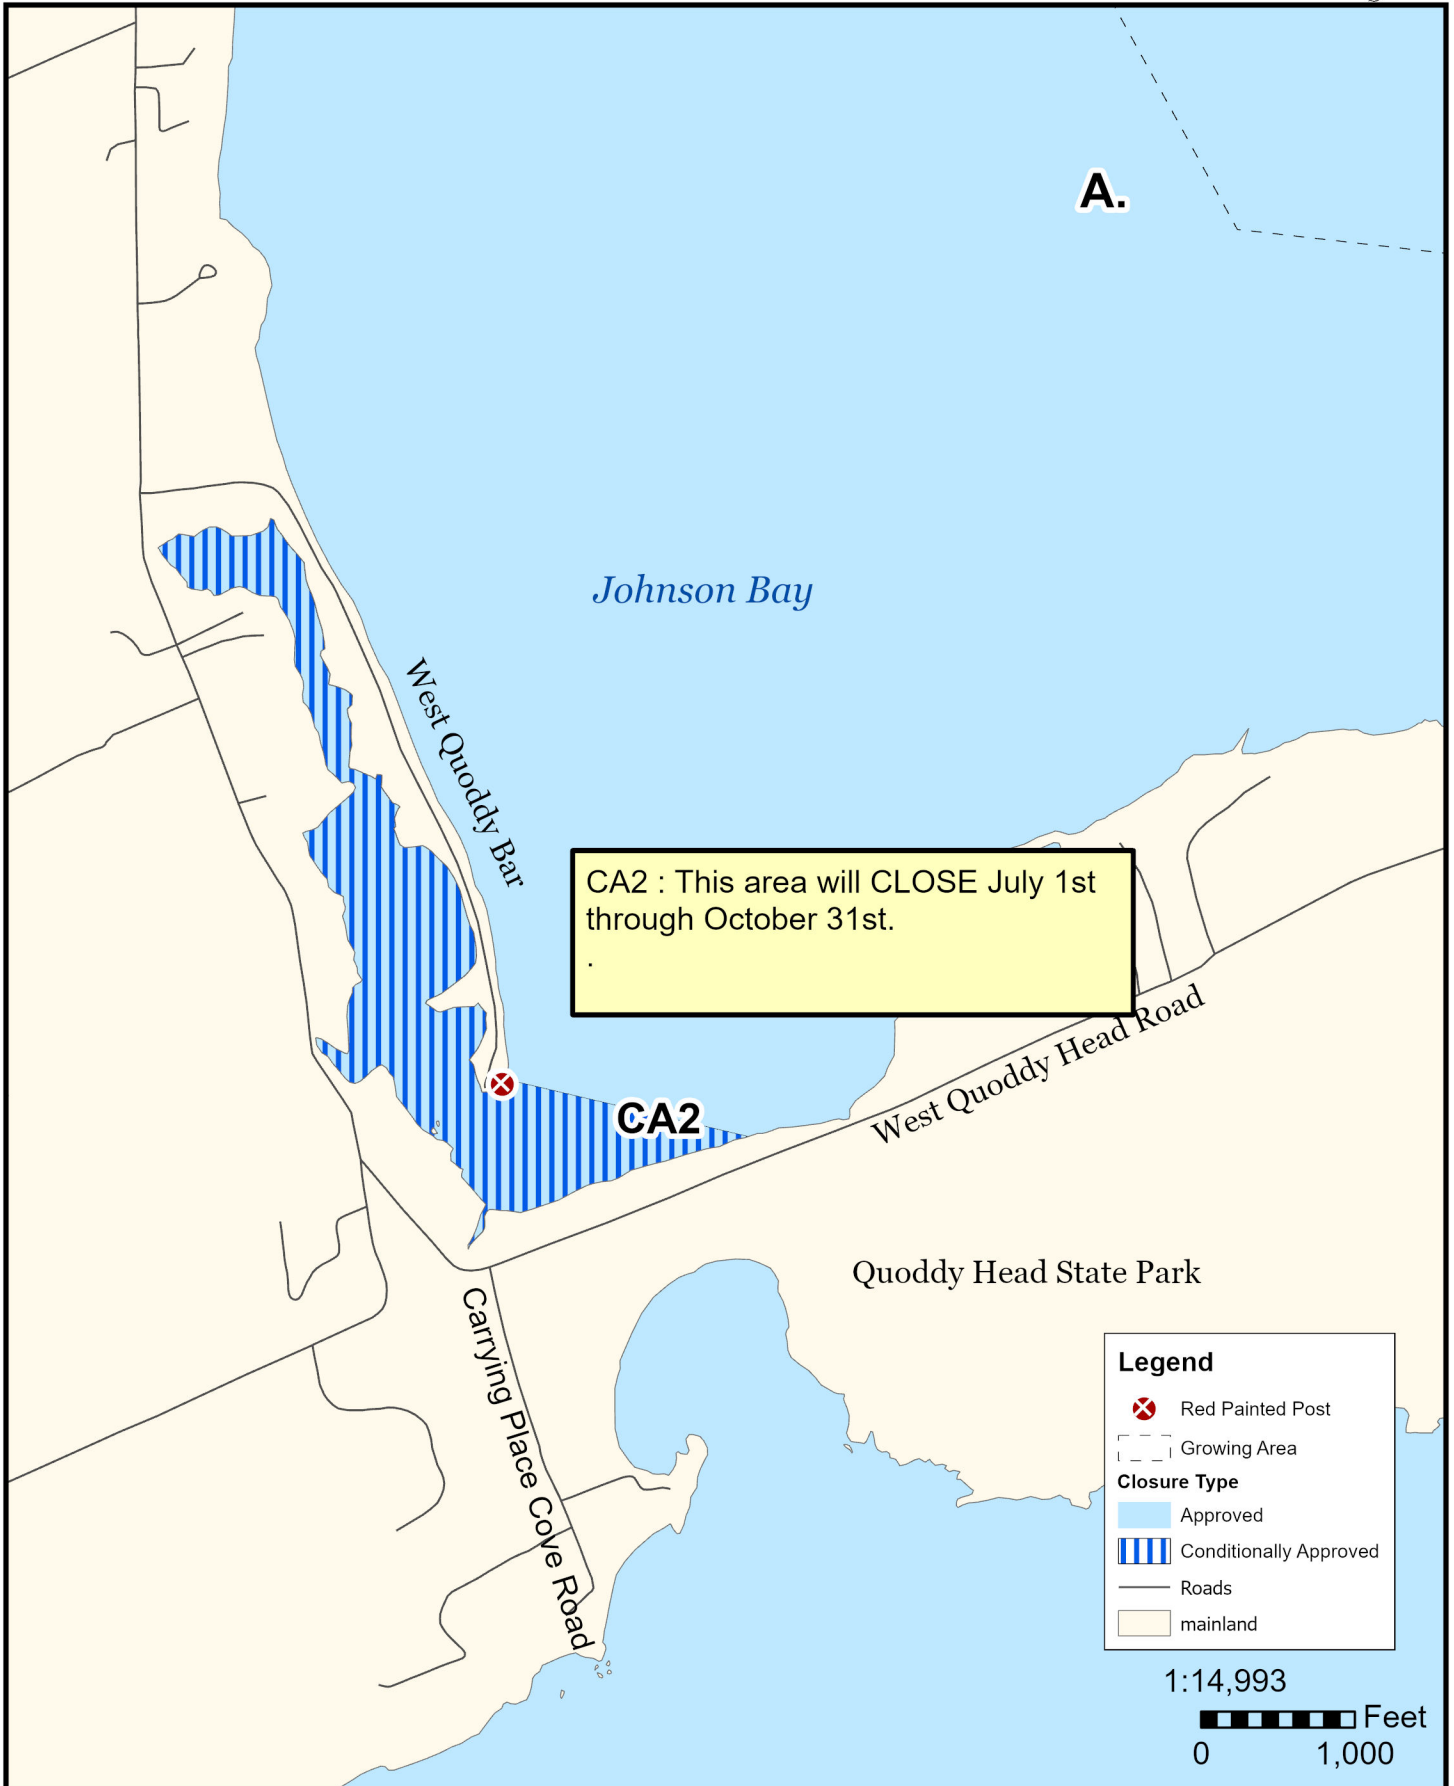

Maine Department of Marine Resources

Growing Area ES, Insets A - C
Cutler, Whiting, Trescott Township, Lubec

August 22, 2025

This map is provided as a courtesy. Read the provided legal notice for closure details. Closures are not shown outside of the designated growing area. Maritime navigational aids are for reference only and are not suitable for maritime navigation.

Maine Department of Marine Resources

Growing Area ES, Inset A

August 22, 2015

Lubec

This map is provided as a courtesy. Read the provided legal notice for closure details. Closures are not shown outside of the designated growing area. Maritime navigational aids are for reference only and are not suitable for maritime navigation.

Maine Department of Marine Resources

Growing Area ES, Inset B

Trescott Township

August 22, 2025

This map is provided as a courtesy. Read the provided legal notice for closure details. Closures are not shown outside of the designated growing area. Maritime navigational aids are for reference only and are not suitable for maritime navigation.

Maine Department of Marine Resources

Growing Area ES, Inset C Cutler

August 22, 2025

This map is provided as a courtesy. Read the provided legal notice for closure details. Closures are not shown outside of the designated growing area. Maritime navigational aids are for reference only and are not suitable for maritime navigation.