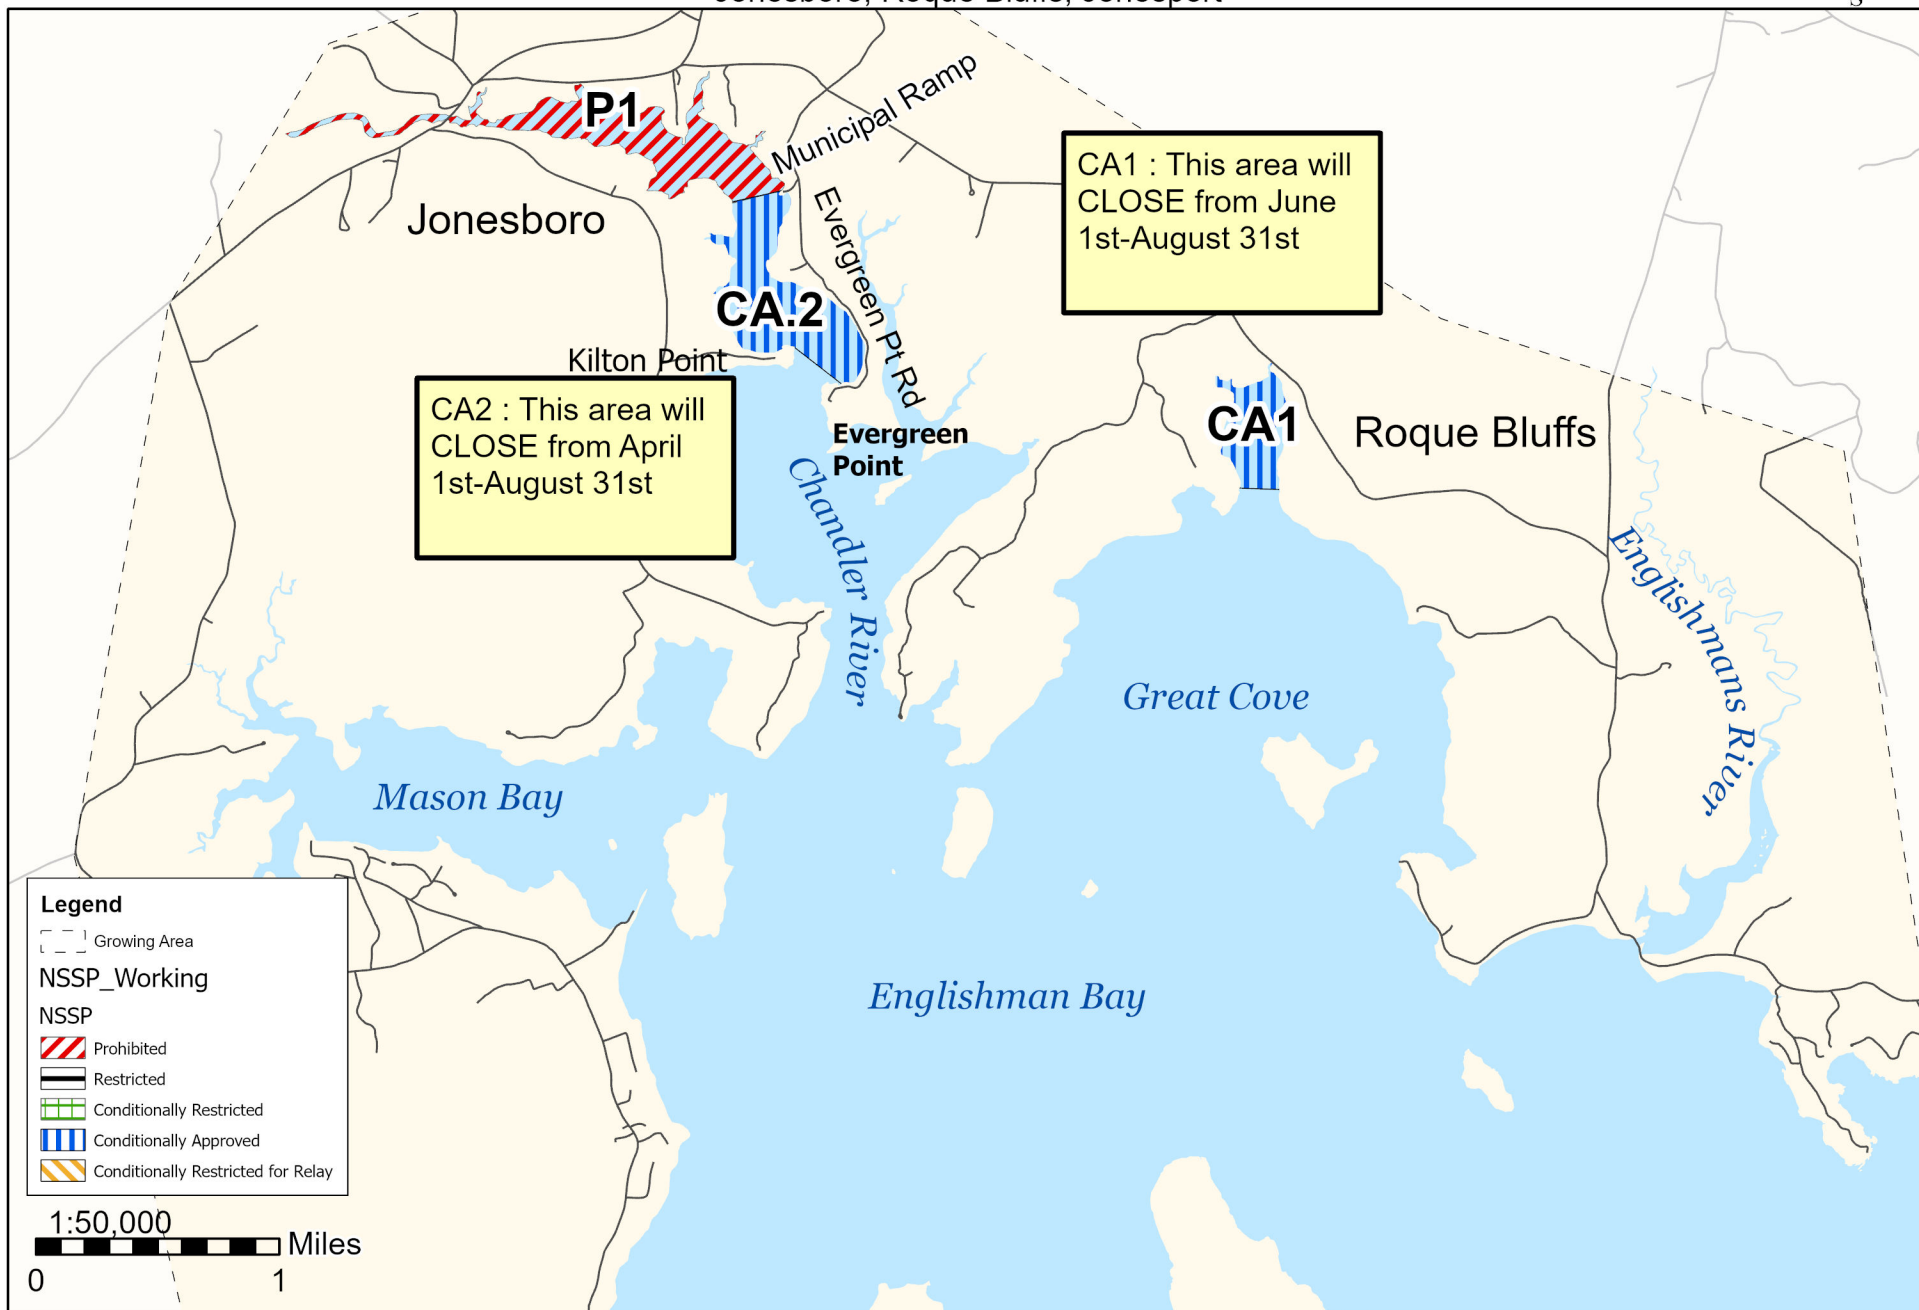

Maine Department of Marine Resources

Growing Area EP

Jonesboro, Roque Bluffs, Jonesport

August 27, 2025

This map is provided as a courtesy. Read the provided legal notice for closure details. Closures are not shown outside of the designated growing area. Maritime navigational aids are for reference only and are not suitable for maritime navigation.