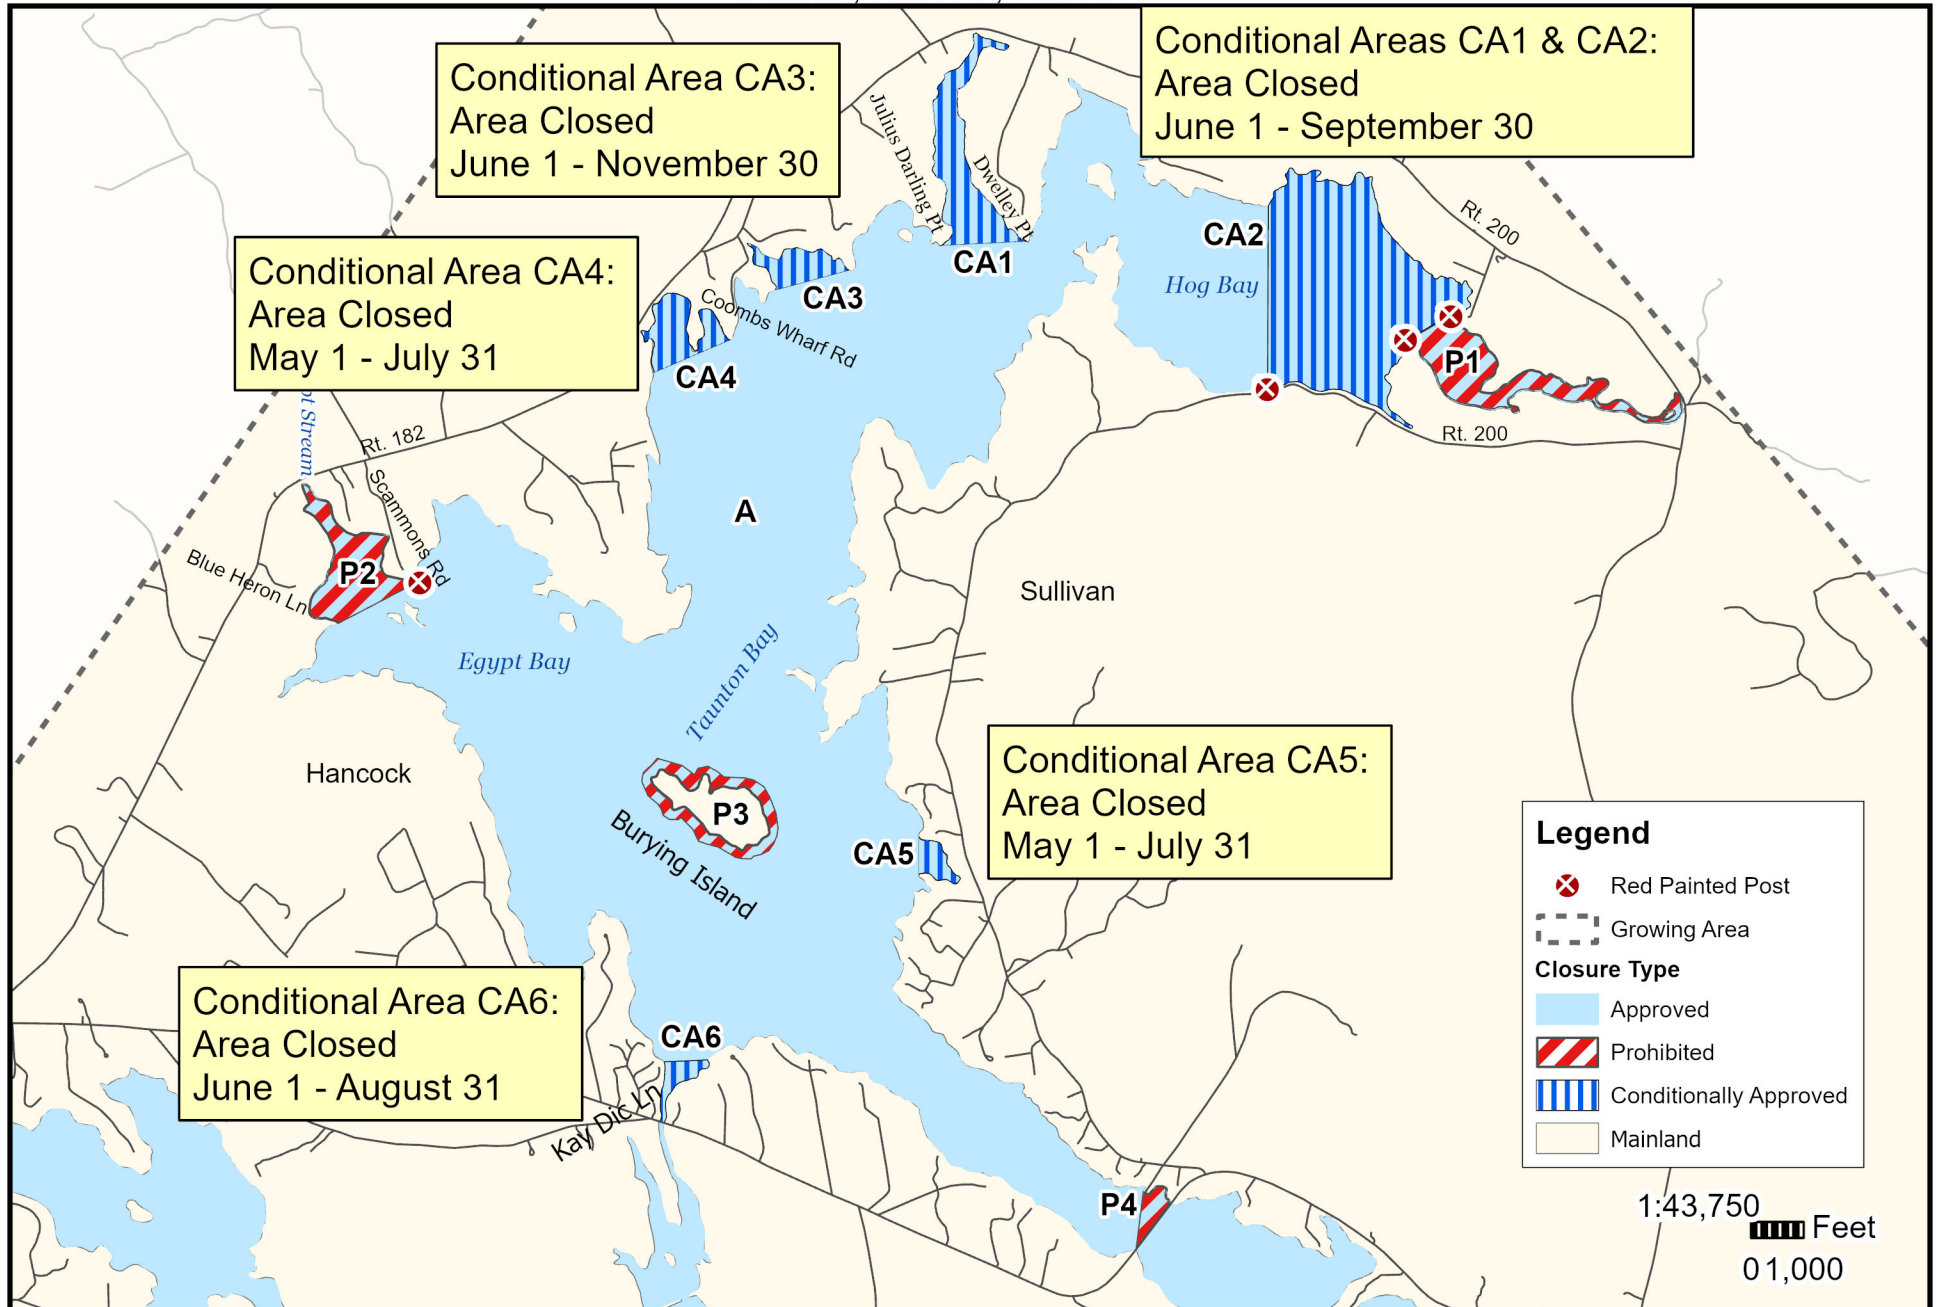

Maine Department of Marine Resources

Growing Area EI

Bar Harbor, Franklin, Hancock, Lamoine, Sorrento

This map is provided as a courtesy. Read the provided legal notice for closure details. Closures are not shown outside of the designated growing area. Maritime navigational aids are for reference only and are not suitable for maritime navigation.

Maine Department of Marine Resources

Growing Area EI, Inset A

October 17, 2025

Franklin, Hancock, Sullivan

This map is provided as a courtesy. Read the provided legal notice for closure details. Closures are not shown outside of the designated growing area. Maritime navigational aids are for reference only and are not suitable for maritime navigation.

Maine Department of Marine Resources

Growing Area EI, Inset B

October 17, 2025

Hancock, Lamoine

This map is provided as a courtesy. Read the provided legal notice for closure details. Closures are not shown outside of the designated growing area. Maritime navigational aids are for reference only and are not suitable for maritime navigation.

Maine Department of Marine Resources

Growing Area EI, Inset C

Bar Harbor

October 17, 2025

This map is provided as a courtesy, read the provided legal notice for closure details. Closures are not shown outside of the designated growing area. Any navigation aids shown are not suitable for maritime navigation.