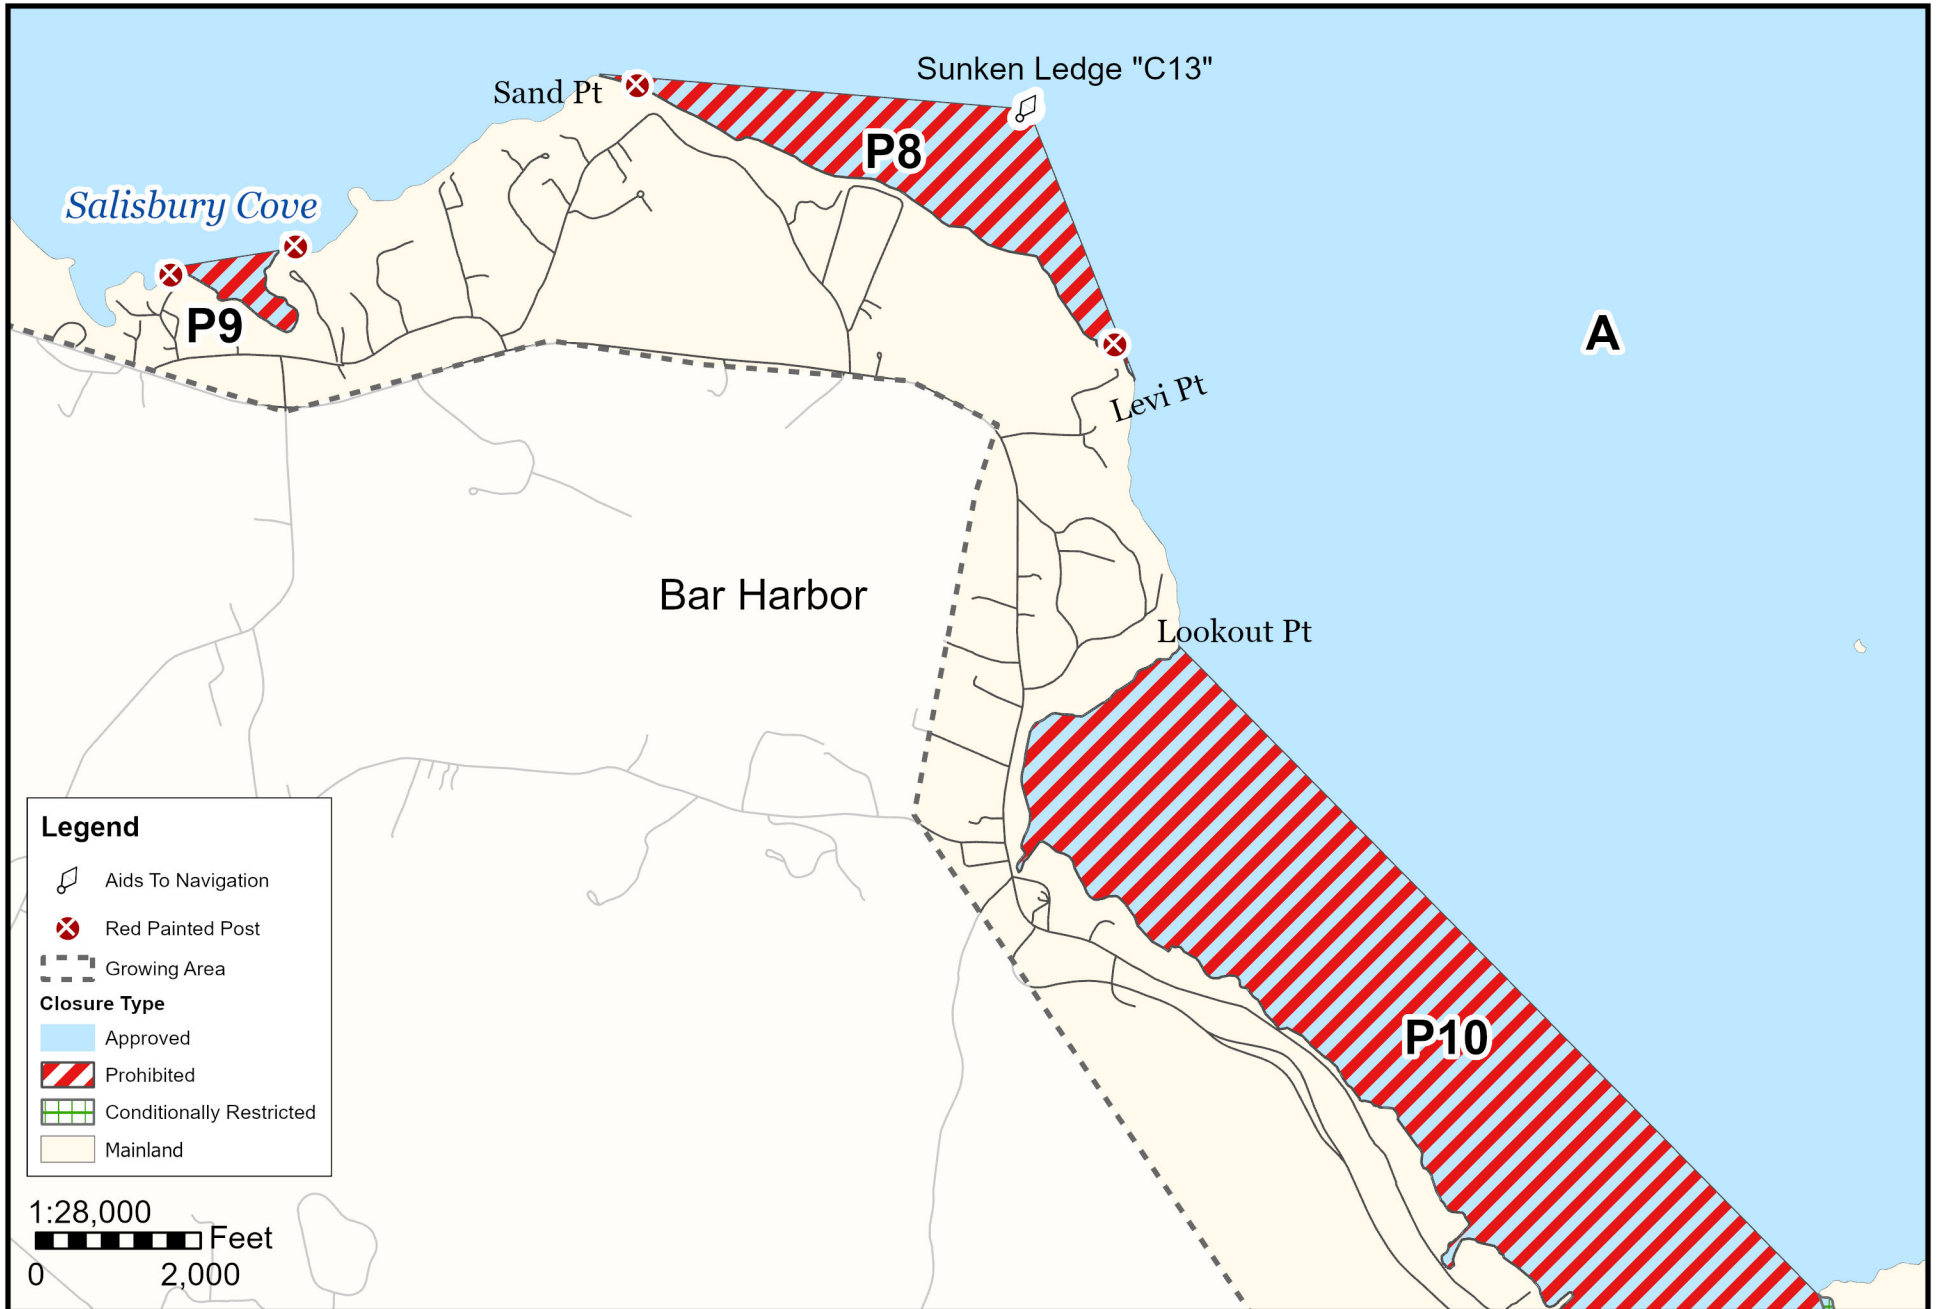

Maine Department of Marine Resources

Growing Area EI

Bar Harbor, Franklin, Hancock, Lamoine, Sorrento

This map is provided as a courtesy. Read the provided legal notice for closure details. Closures are not shown outside of the designated growing area. Maritime navigational aids are for reference only and are not suitable for maritime navigation.

Maine Department of Marine Resources

Growing Area EI, Inset A

October 17, 2025

Franklin, Hancock, Sullivan

This map is provided as a courtesy. Read the provided legal notice for closure details. Closures are not shown outside of the designated growing area. Maritime navigational aids are for reference only and are not suitable for maritime navigation.

Maine Department of Marine Resources

Growing Area EI, Inset B

October 17, 2025

Hancock, Lamoine

This map is provided as a courtesy. Read the provided legal notice for closure details. Closures are not shown outside of the designated growing area. Maritime navigational aids are for reference only and are not suitable for maritime navigation.

Maine Department of Marine Resources

Growing Area EI, Inset C

Bar Harbor

October 17, 2025

This map is provided as a courtesy, read the provided legal notice for closure details. Closures are not shown outside of the designated growing area. Any navigation aids shown are not suitable for maritime navigation.