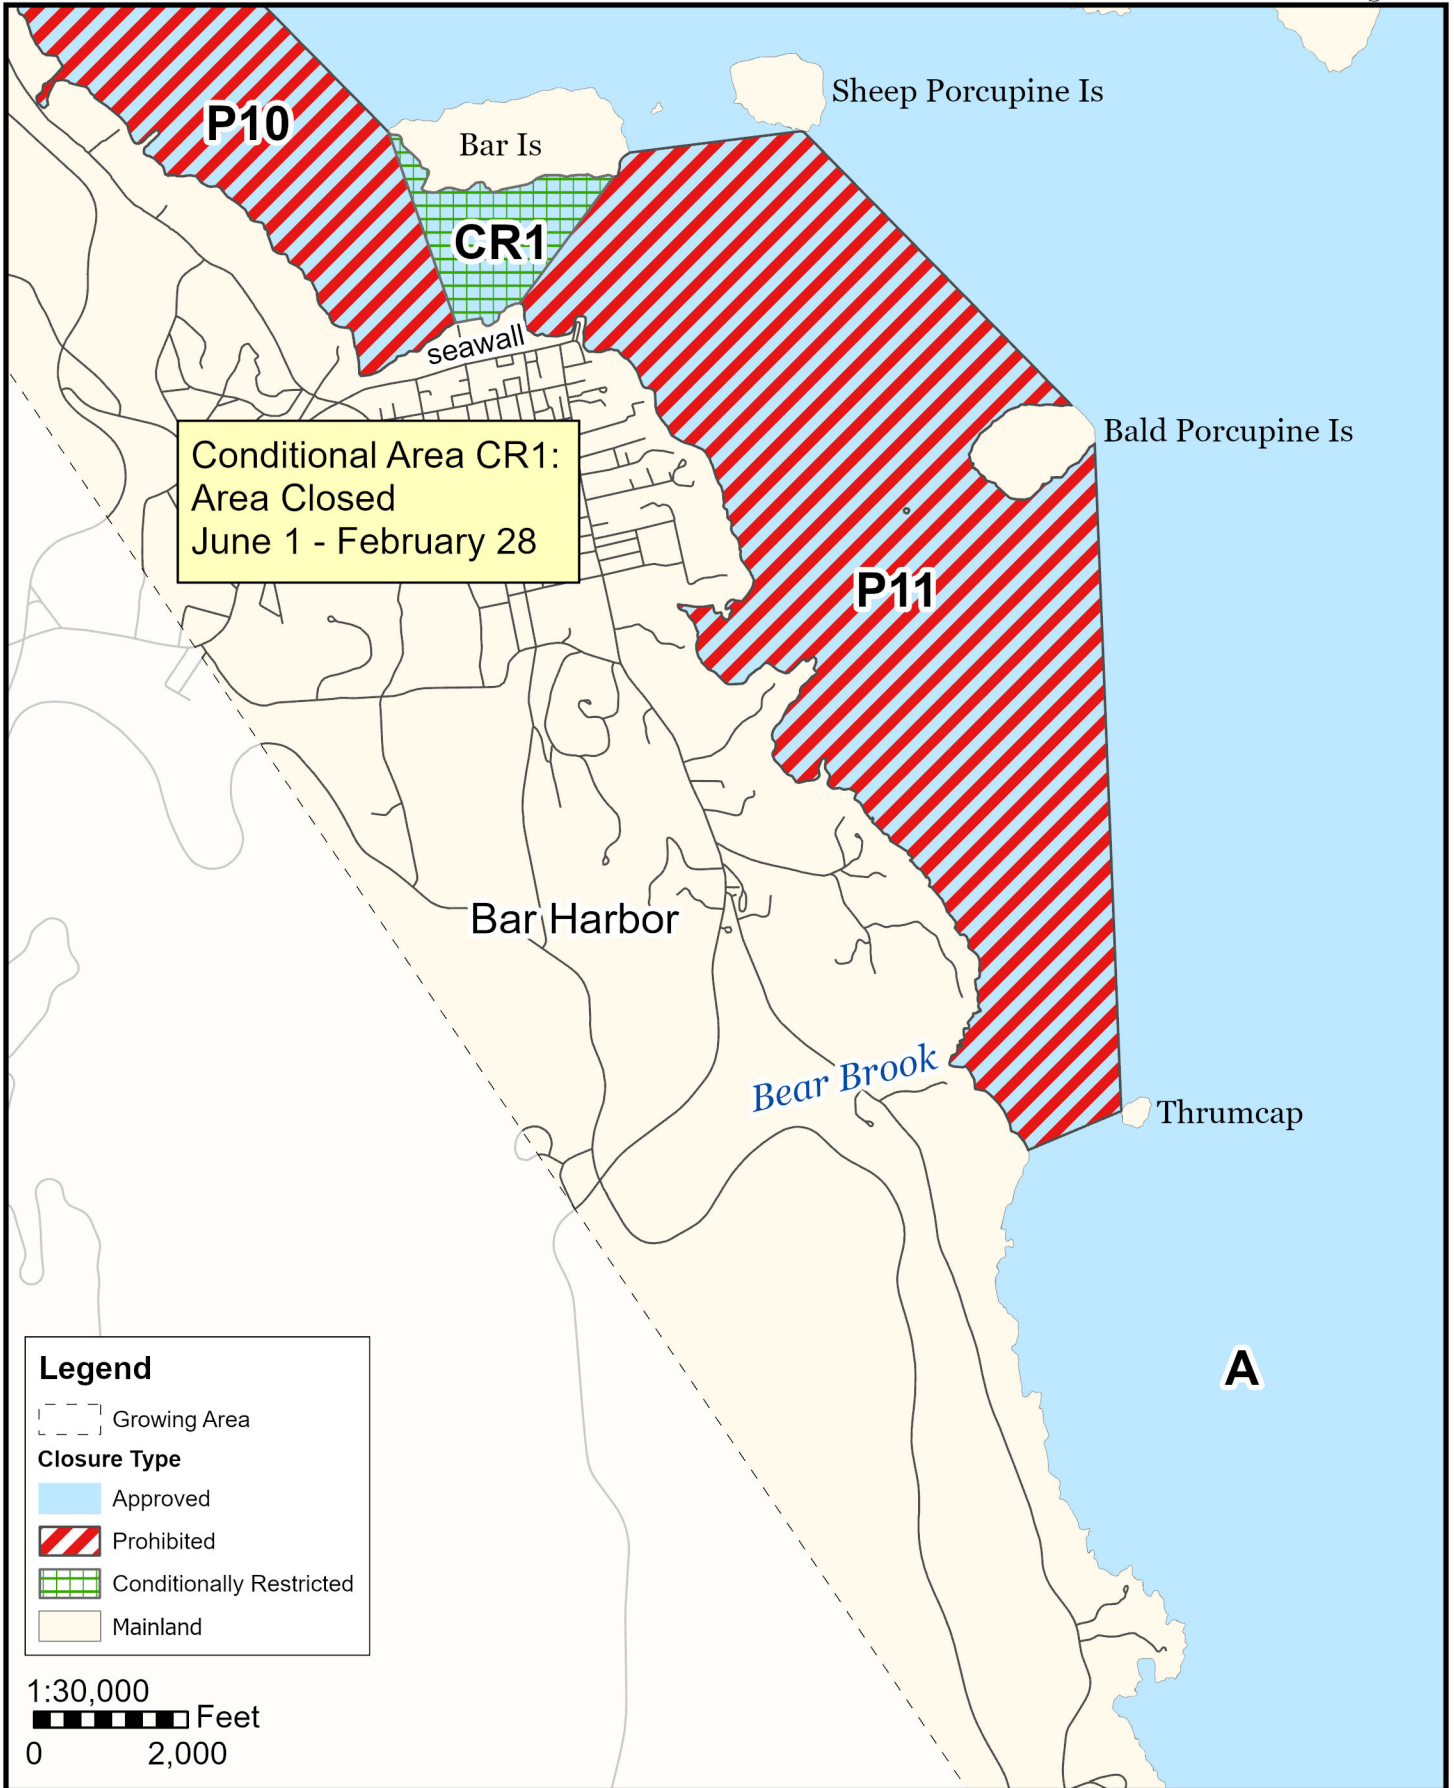

Maine Department of Marine Resources

Growing Area EI, Inset B

October 17, 2025

Hancock, Lamoine

This map is provided as a courtesy. Read the provided legal notice for closure details. Closures are not shown outside of the designated growing area. Maritime navigational aids are for reference only and are not suitable for maritime navigation.

Maine Department of Marine Resources

Growing Area EI, Inset C

Bar Harbor

October 17, 2025

This map is provided as a courtesy, read the provided legal notice for closure details. Closures are not shown outside of the designated growing area. Any navigation aids shown are not suitable for maritime navigation.

Maine Department of Marine Resources

Growing Area EI, Inset D

October 17, 2025

Bar Harbor

Conditional Area CR1:
Area Closed
June 1 - February 28

Legend

Growing Area

Closure Type

Approved

Prohibited

Conditionally Restricted

Mainland

1:30,000

Feet

0 2,000

This map is provided as a courtesy, read the provided legal notice for closure details. Closures are not shown outside of the designated growing area. Any navigation aids shown are not suitable for maritime navigation.