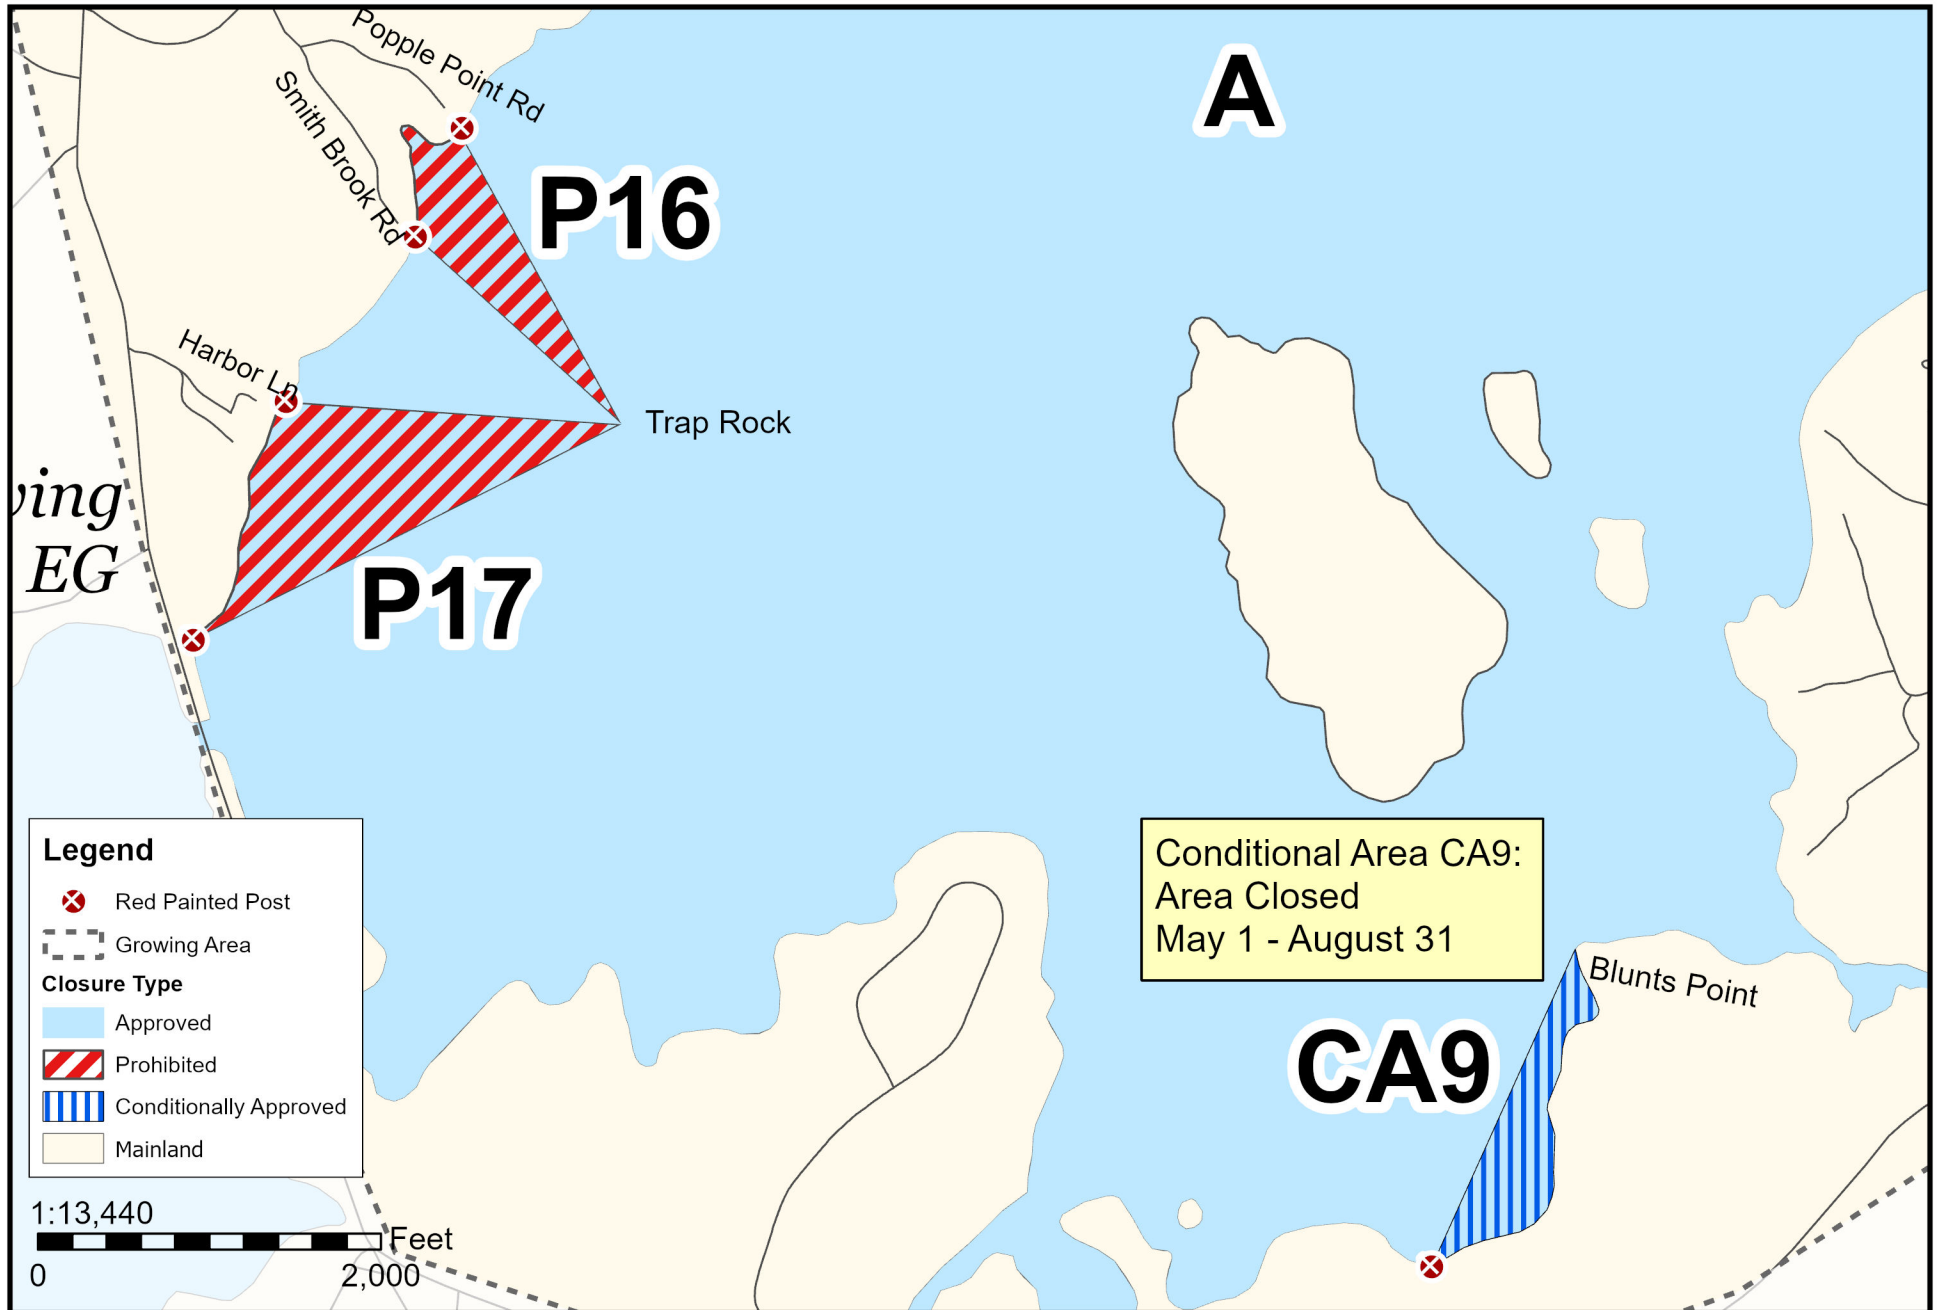

Maine Department of Marine Resources

Growing Area EI, Inset C

Bar Harbor

October 17, 2025

This map is provided as a courtesy, read the provided legal notice for closure details. Closures are not shown outside of the designated growing area. Any navigation aids shown are not suitable for maritime navigation.

Maine Department of Marine Resources

Growing Area EI, Inset E

October 17, 2025

Winter Harbor

This map is provided as a courtesy. Read the provided legal notice for closure details. Closures are not shown outside of the designated growing area. Maritime navigational aids are for reference only and are not suitable for maritime navigation.

Maine Department of Marine Resources

Growing Area EI, Inset F
Sorrento

October 17, 2025

This map is provided as a courtesy. Read the provided legal notice for closure details. Closures are not shown outside of the designated growing area. Maritime navigational aids are for reference only and are not suitable for maritime navigation.

Maine Department of Marine Resources

Growing Area EI, Inset G

Bar Harbor, Trenton

October 17, 2025

This map is provided as a courtesy, read the provided legal notice for closure details. Closures are not shown outside of the designated growing area. Any navigation aids shown are not suitable for maritime navigation.