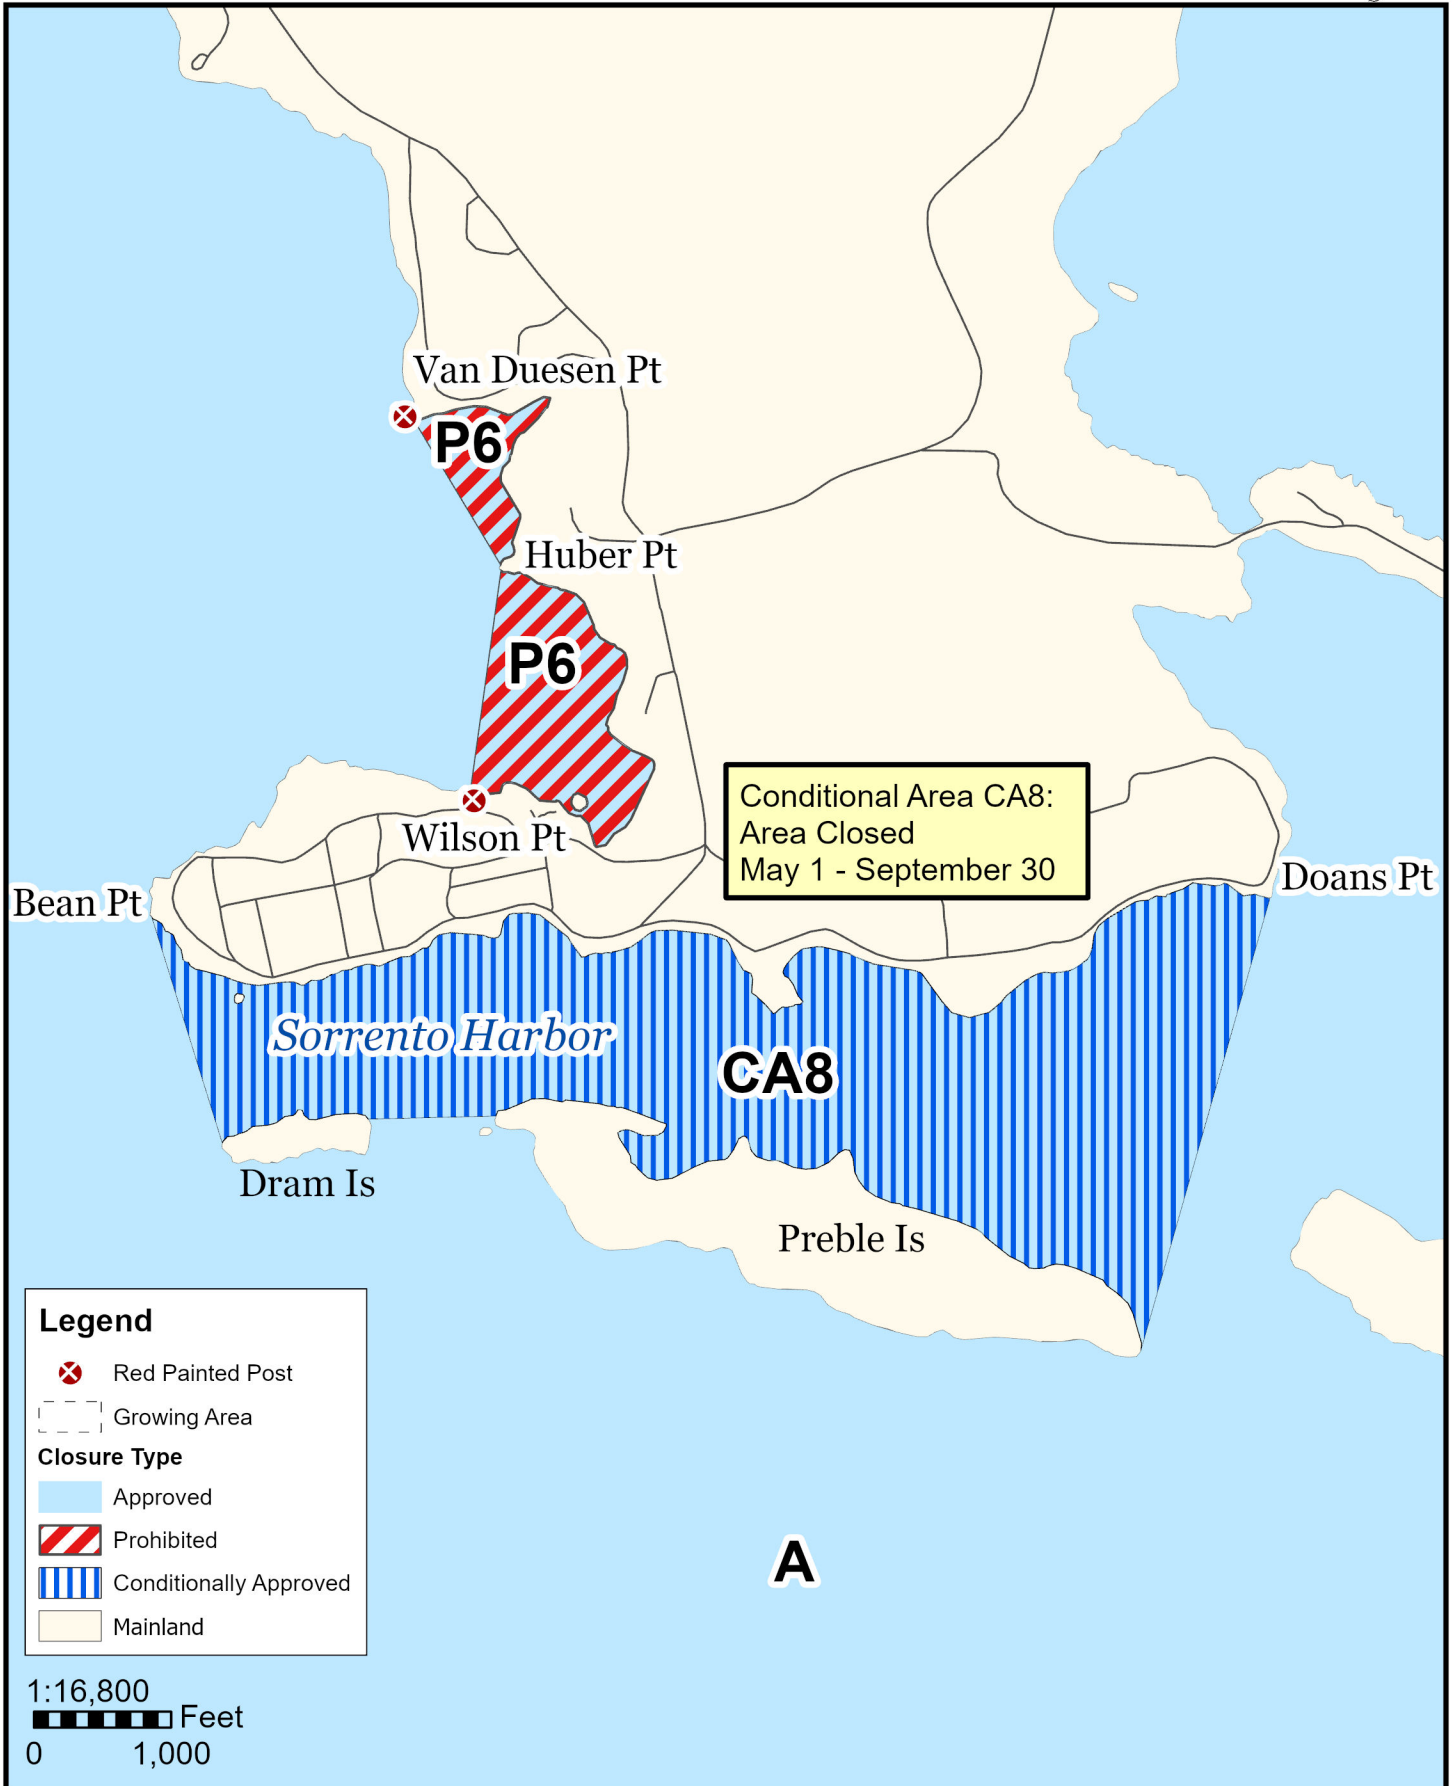

Approved

Prohibited

Conditionally Restricted

Mainland

1:30,000

Feet

0 2,000

This map is provided as a courtesy, read the provided legal notice for closure details. Closures are not shown outside of the designated growing area. Any navigation aids shown are not suitable for maritime navigation.

Maine Department of Marine Resources

Growing Area EI, Inset E

October 17, 2025

Winter Harbor

This map is provided as a courtesy. Read the provided legal notice for closure details. Closures are not shown outside of the designated growing area. Maritime navigational aids are for reference only and are not suitable for maritime navigation.

Maine Department of Marine Resources

Growing Area EI, Inset F
Sorrento

October 17, 2025

This map is provided as a courtesy. Read the provided legal notice for closure details. Closures are not shown outside of the designated growing area. Maritime navigational aids are for reference only and are not suitable for maritime navigation.

Maine Department of Marine Resources

Growing Area EI, Inset G

Bar Harbor, Trenton

October 17, 2025

This map is provided as a courtesy, read the provided legal notice for closure details. Closures are not shown outside of the designated growing area. Any navigation aids shown are not suitable for maritime navigation.