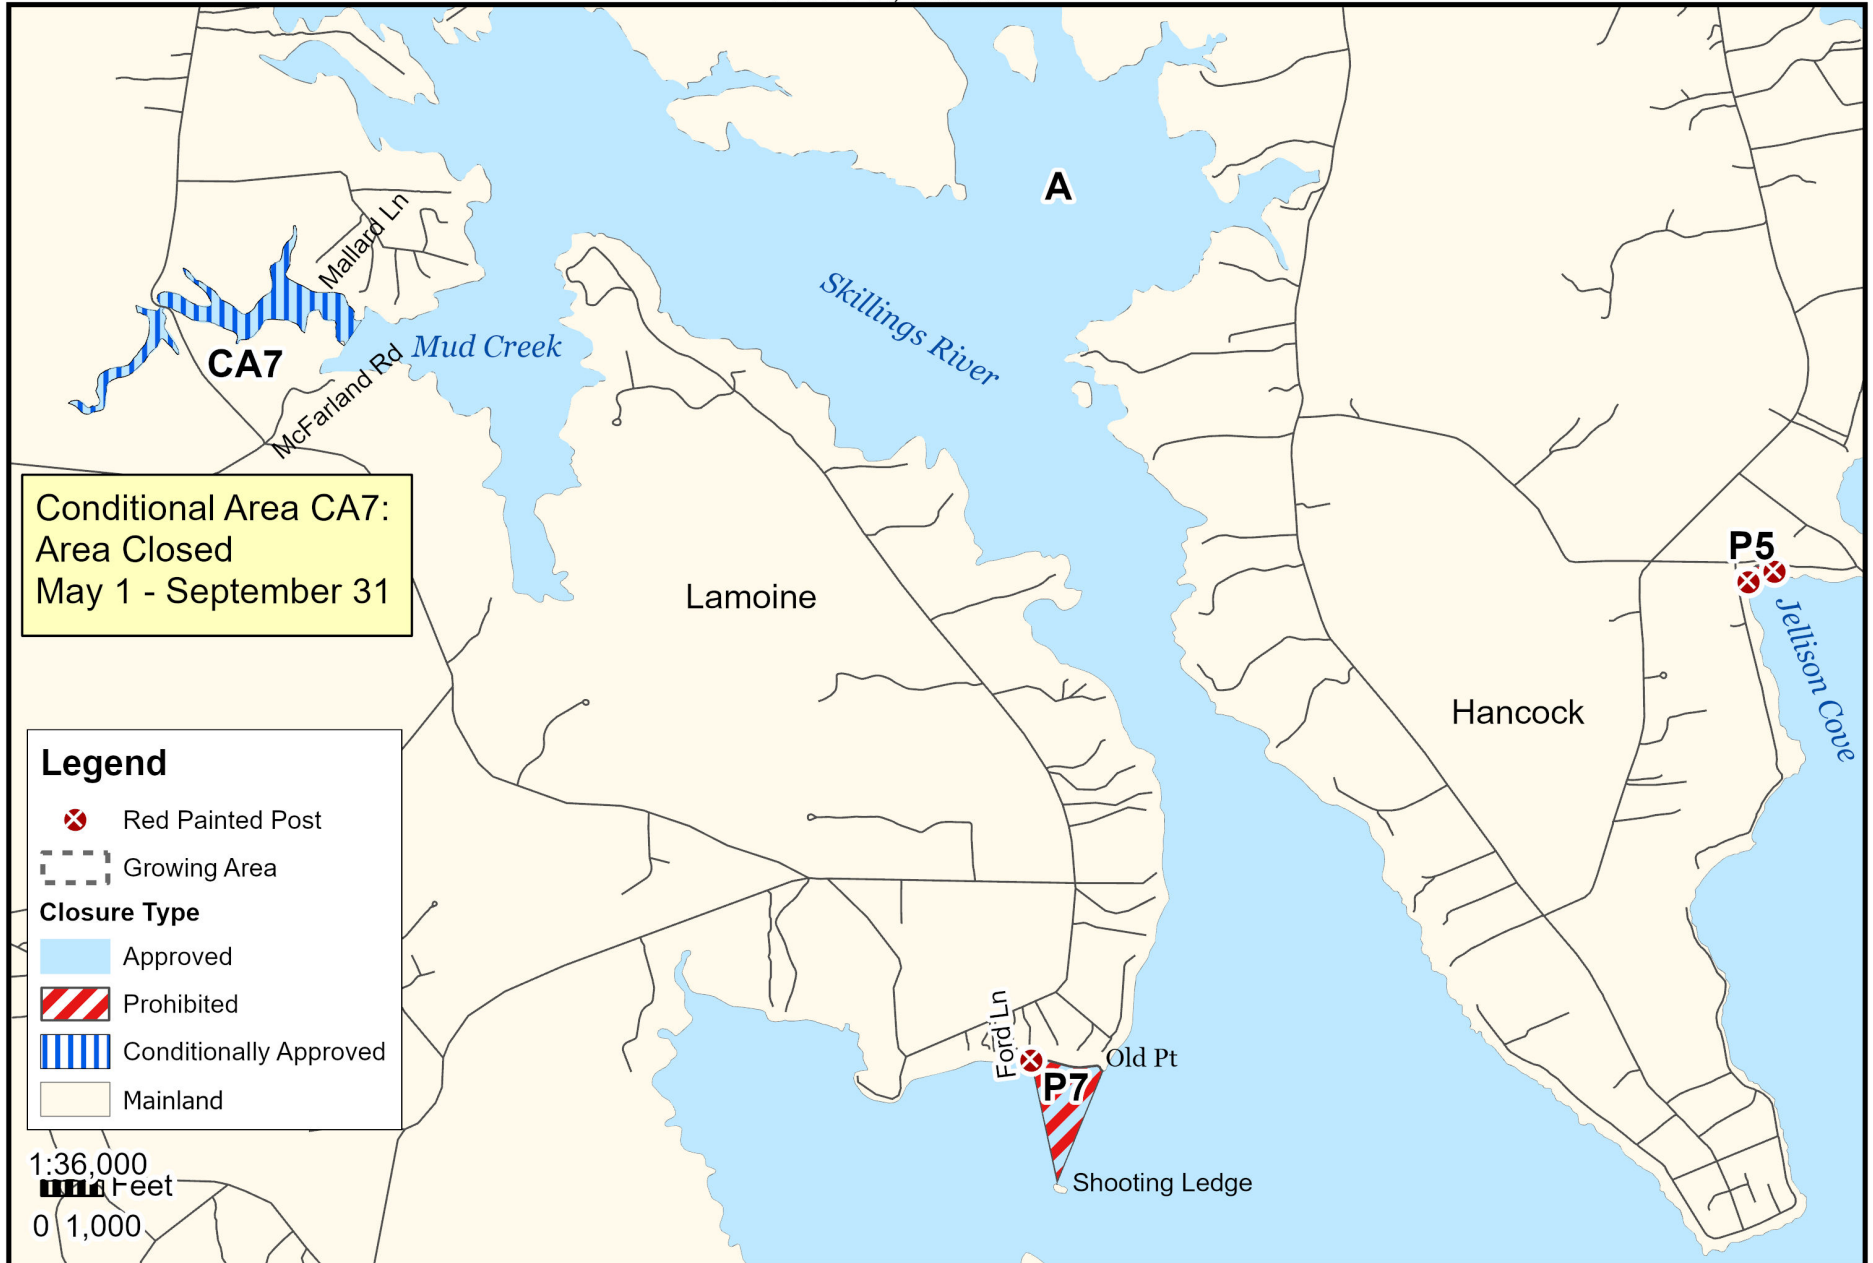

Maine Department of Marine Resources

Growing Area EI

Bar Harbor, Franklin, Hancock, Lamoine, Sorrento

This map is provided as a courtesy. Read the provided legal notice for closure details. Closures are not shown outside of the designated growing area. Maritime navigational aids are for reference only and are not suitable for maritime navigation.

Maine Department of Marine Resources

Growing Area EI, Inset A

October 17, 2025

Franklin, Hancock, Sullivan

This map is provided as a courtesy. Read the provided legal notice for closure details. Closures are not shown outside of the designated growing area. Maritime navigational aids are for reference only and are not suitable for maritime navigation.

Maine Department of Marine Resources

Growing Area EI, Inset B

October 17, 2025

Hancock, Lamoine

This map is provided as a courtesy. Read the provided legal notice for closure details. Closures are not shown outside of the designated growing area. Maritime navigational aids are for reference only and are not suitable for maritime navigation.

Maine Department of Marine Resources

Growing Area EI, Inset C

Bar Harbor

October 17, 2025

This map is provided as a courtesy, read the provided legal notice for closure details. Closures are not shown outside of the designated growing area. Any navigation aids shown are not suitable for maritime navigation.