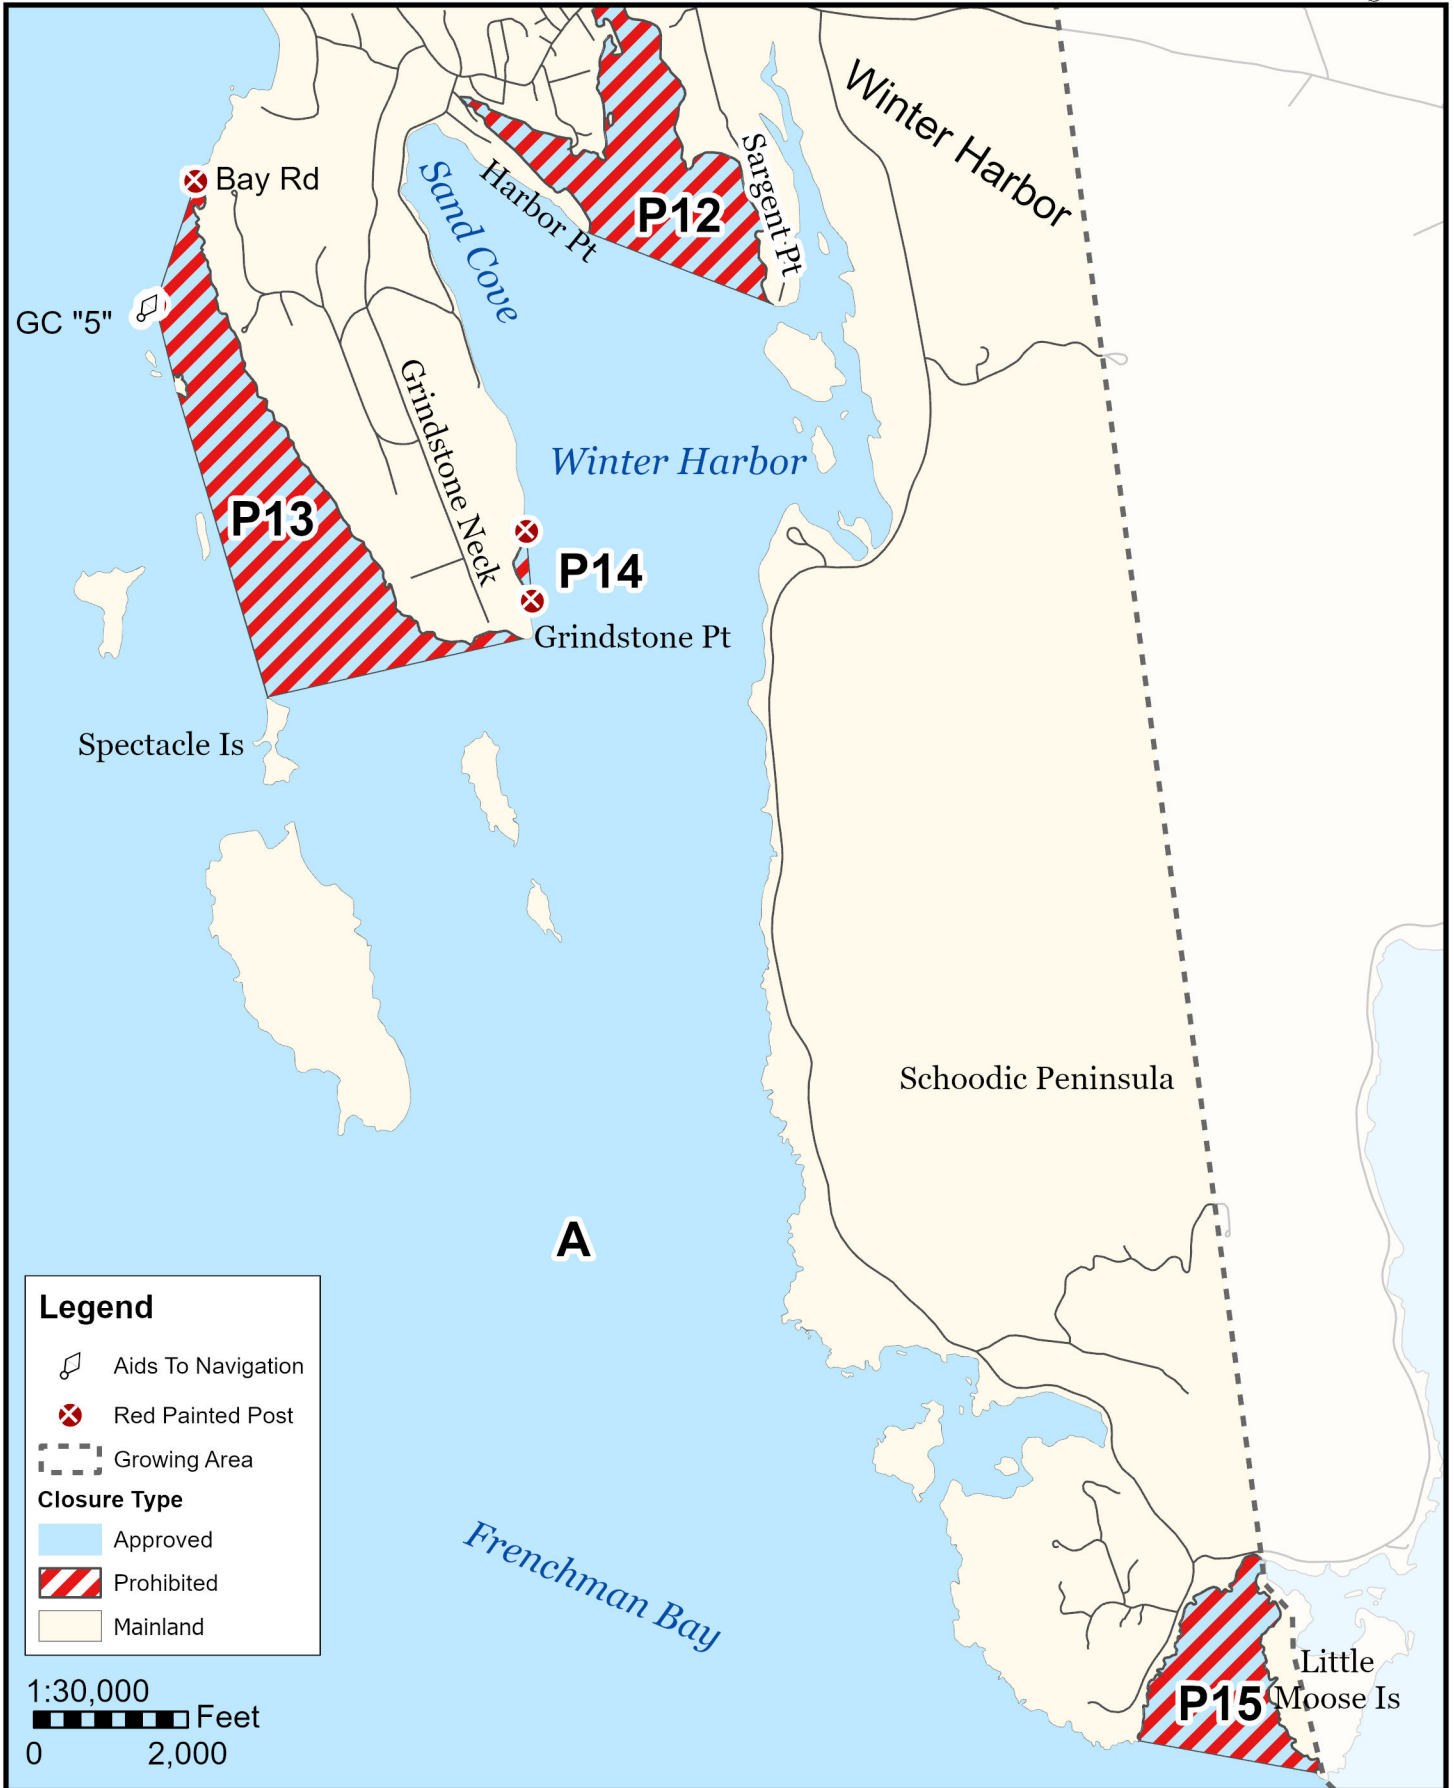

Maine Department of Marine Resources

Growing Area EI, Inset C

Bar Harbor

October 17, 2025

This map is provided as a courtesy, read the provided legal notice for closure details. Closures are not shown outside of the designated growing area. Any navigation aids shown are not suitable for maritime navigation.

Approved

Prohibited

Conditionally Restricted

Mainland

1:30,000

Feet

0 2,000

This map is provided as a courtesy, read the provided legal notice for closure details. Closures are not shown outside of the designated growing area. Any navigation aids shown are not suitable for maritime navigation.

Maine Department of Marine Resources

Growing Area EI, Inset E

October 17, 2025

Winter Harbor

This map is provided as a courtesy. Read the provided legal notice for closure details. Closures are not shown outside of the designated growing area. Maritime navigational aids are for reference only and are not suitable for maritime navigation.

Maine Department of Marine Resources

Growing Area EI, Inset G

Bar Harbor, Trenton

October 17, 2025

This map is provided as a courtesy, read the provided legal notice for closure details. Closures are not shown outside of the designated growing area. Any navigation aids shown are not suitable for maritime navigation.