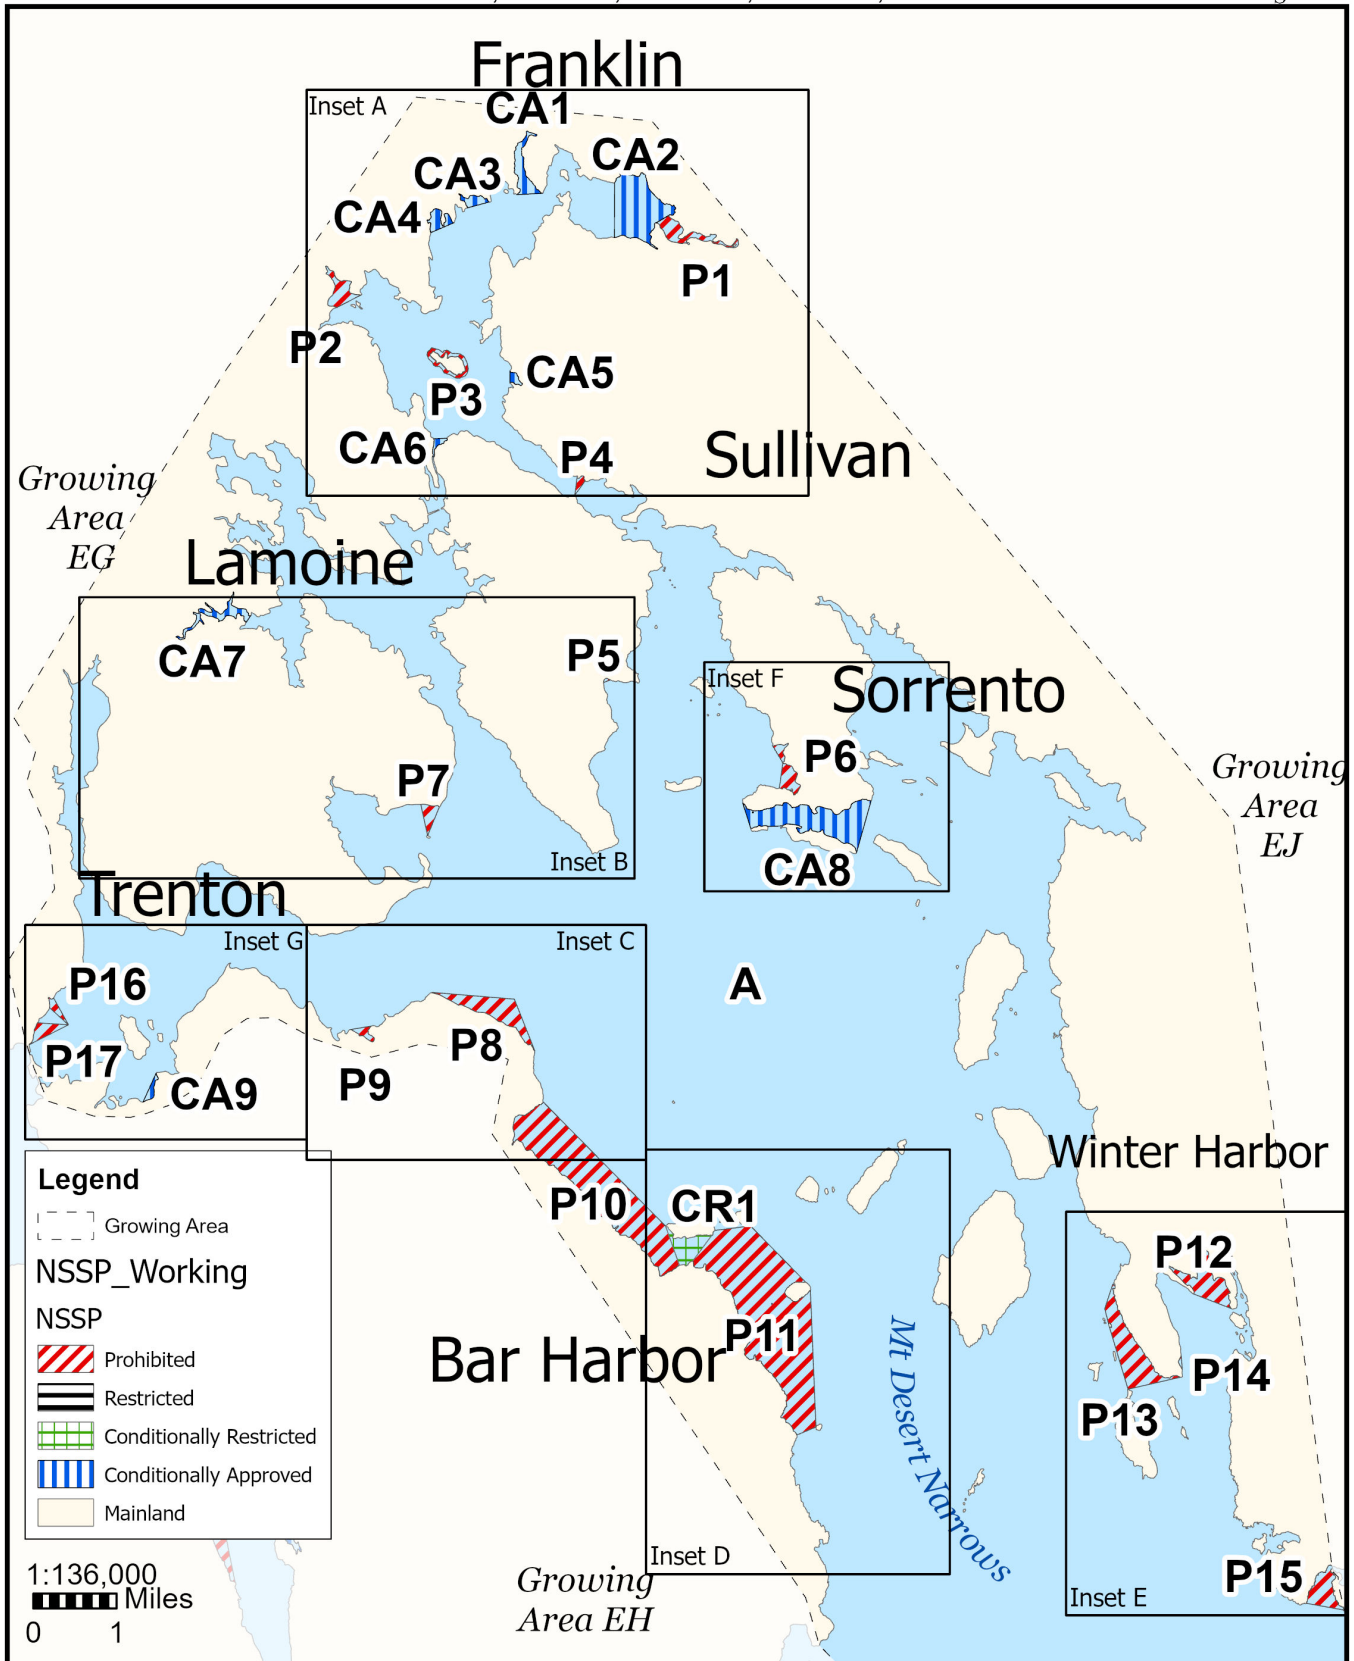

Maine Department of Marine Resources

Growing Area EI

Bar Harbor, Franklin, Hancock, Lamoine, Sorrento

This map is provided as a courtesy. Read the provided legal notice for closure details. Closures are not shown outside of the designated growing area. Maritime navigational aids are for reference only and are not suitable for maritime navigation.

Maine Department of Marine Resources

Growing Area EI, Inset A

October 17, 2025

Franklin, Hancock, Sullivan

This map is provided as a courtesy. Read the provided legal notice for closure details. Closures are not shown outside of the designated growing area. Maritime navigational aids are for reference only and are not suitable for maritime navigation.

Maine Department of Marine Resources

Growing Area EI, Inset B

October 17, 2025

Hancock, Lamoine

This map is provided as a courtesy. Read the provided legal notice for closure details. Closures are not shown outside of the designated growing area. Maritime navigational aids are for reference only and are not suitable for maritime navigation.

Maine Department of Marine Resources

Growing Area EI, Inset C

Bar Harbor

October 17, 2025

This map is provided as a courtesy, read the provided legal notice for closure details. Closures are not shown outside of the designated growing area. Any navigation aids shown are not suitable for maritime navigation.