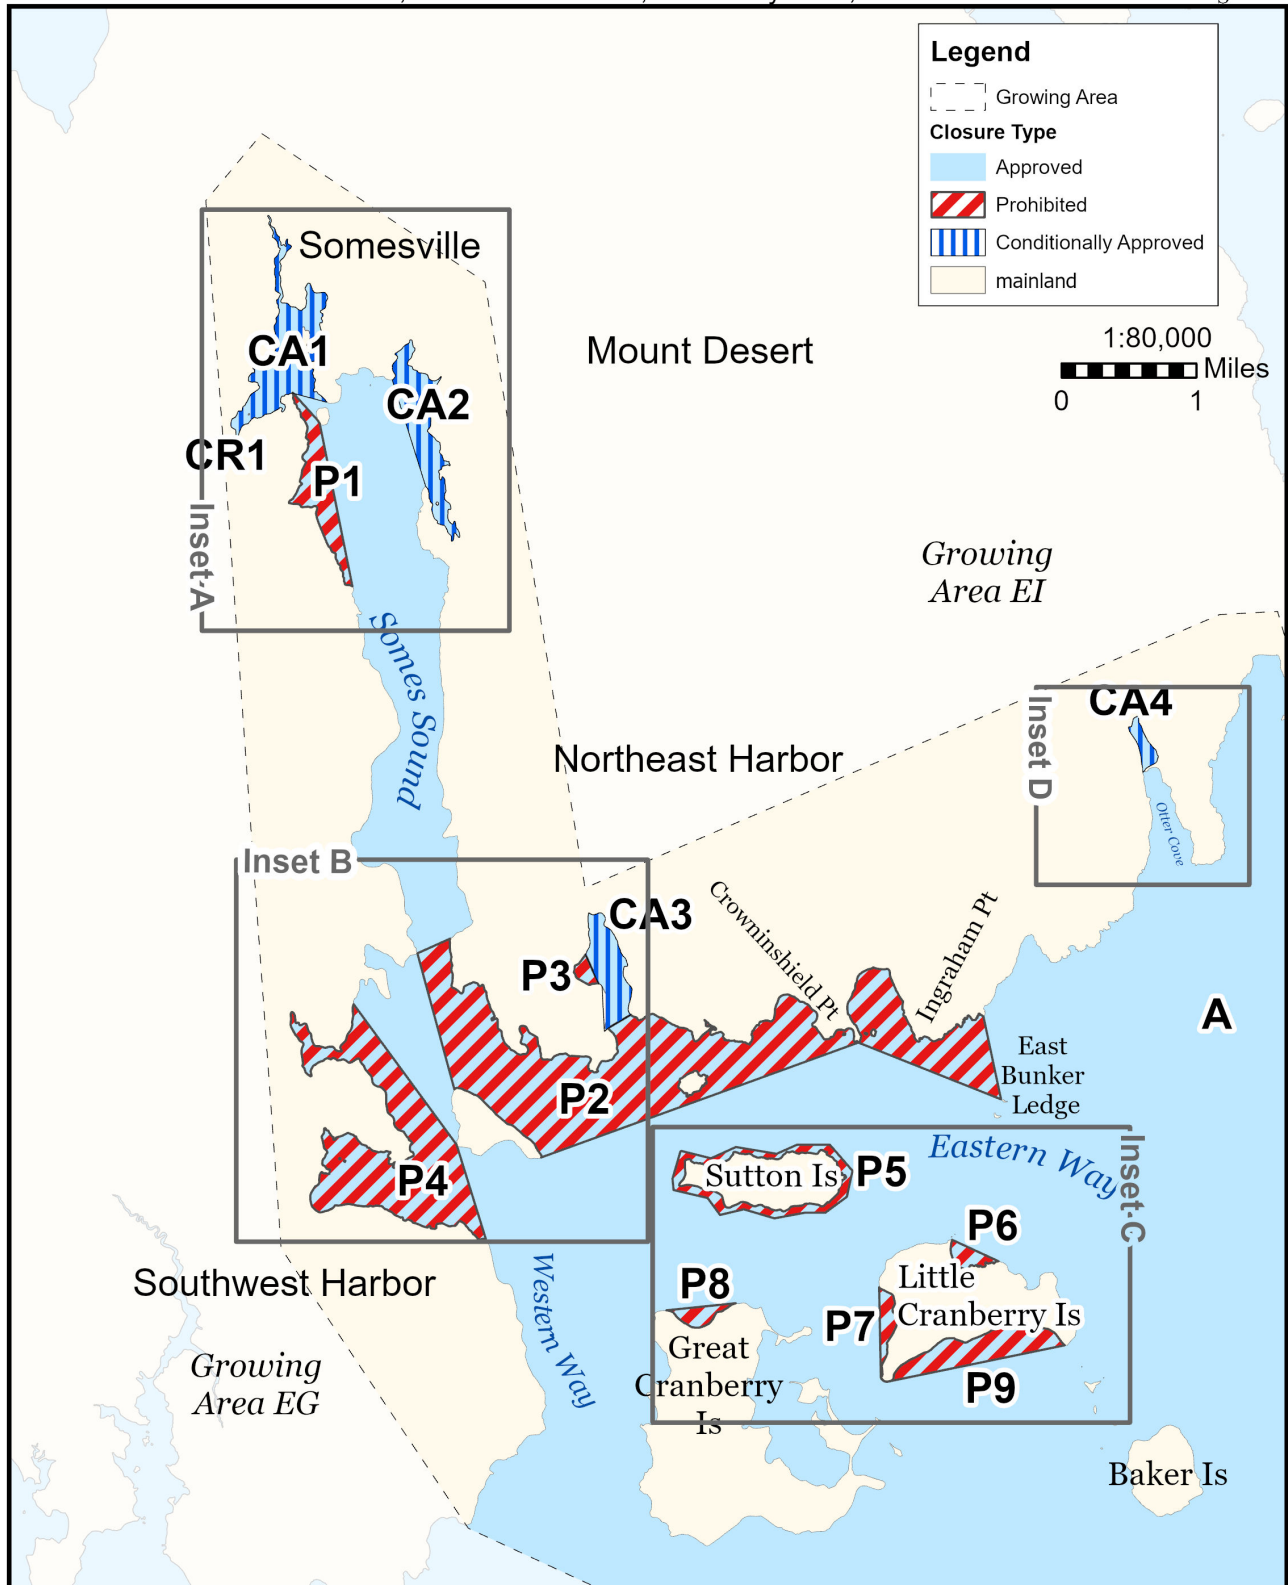

Maine Department of Marine Resources

Growing Area EH, Insets A - D March 26, 2026
Somesville, Southwest Harbor, Cranberry Isles, Mount Desert

This map is provided as a courtesy. Read the provided legal notice for closure details. Closures are not shown outside of the designated growing area. Maritime navigational aids are for reference only and are not suitable for maritime navigation.

Maine Department of Marine Resources

Growing Area EH, Inset A Sommesville

March 26, 2026

This map is provided as a courtesy. Read the provided legal notice for closure details. Closures are not shown outside of the designated growing area. Maritime navigational aids are for reference only and are not suitable for maritime navigation.

Maine Department of Marine Resources

Growing Area EH, Inset B
Southwest Harbor, Northeast Harbor

March 26, 2026

This map is provided as a courtesy, read the provided legal notice for closure details. Closures are not shown outside of the designated growing area. Any navigation aids shown are not suitable for maritime navigation.

Maine Department of Marine Resources

Growing Area EH, Inset C

Cranberry Isles

March 26, 2026

This map is provided as a courtesy. Read the provided legal notice for closure details. Closures are not shown outside of the designated growing area. Maritime navigational aids are for reference only and are not suitable for maritime navigation.