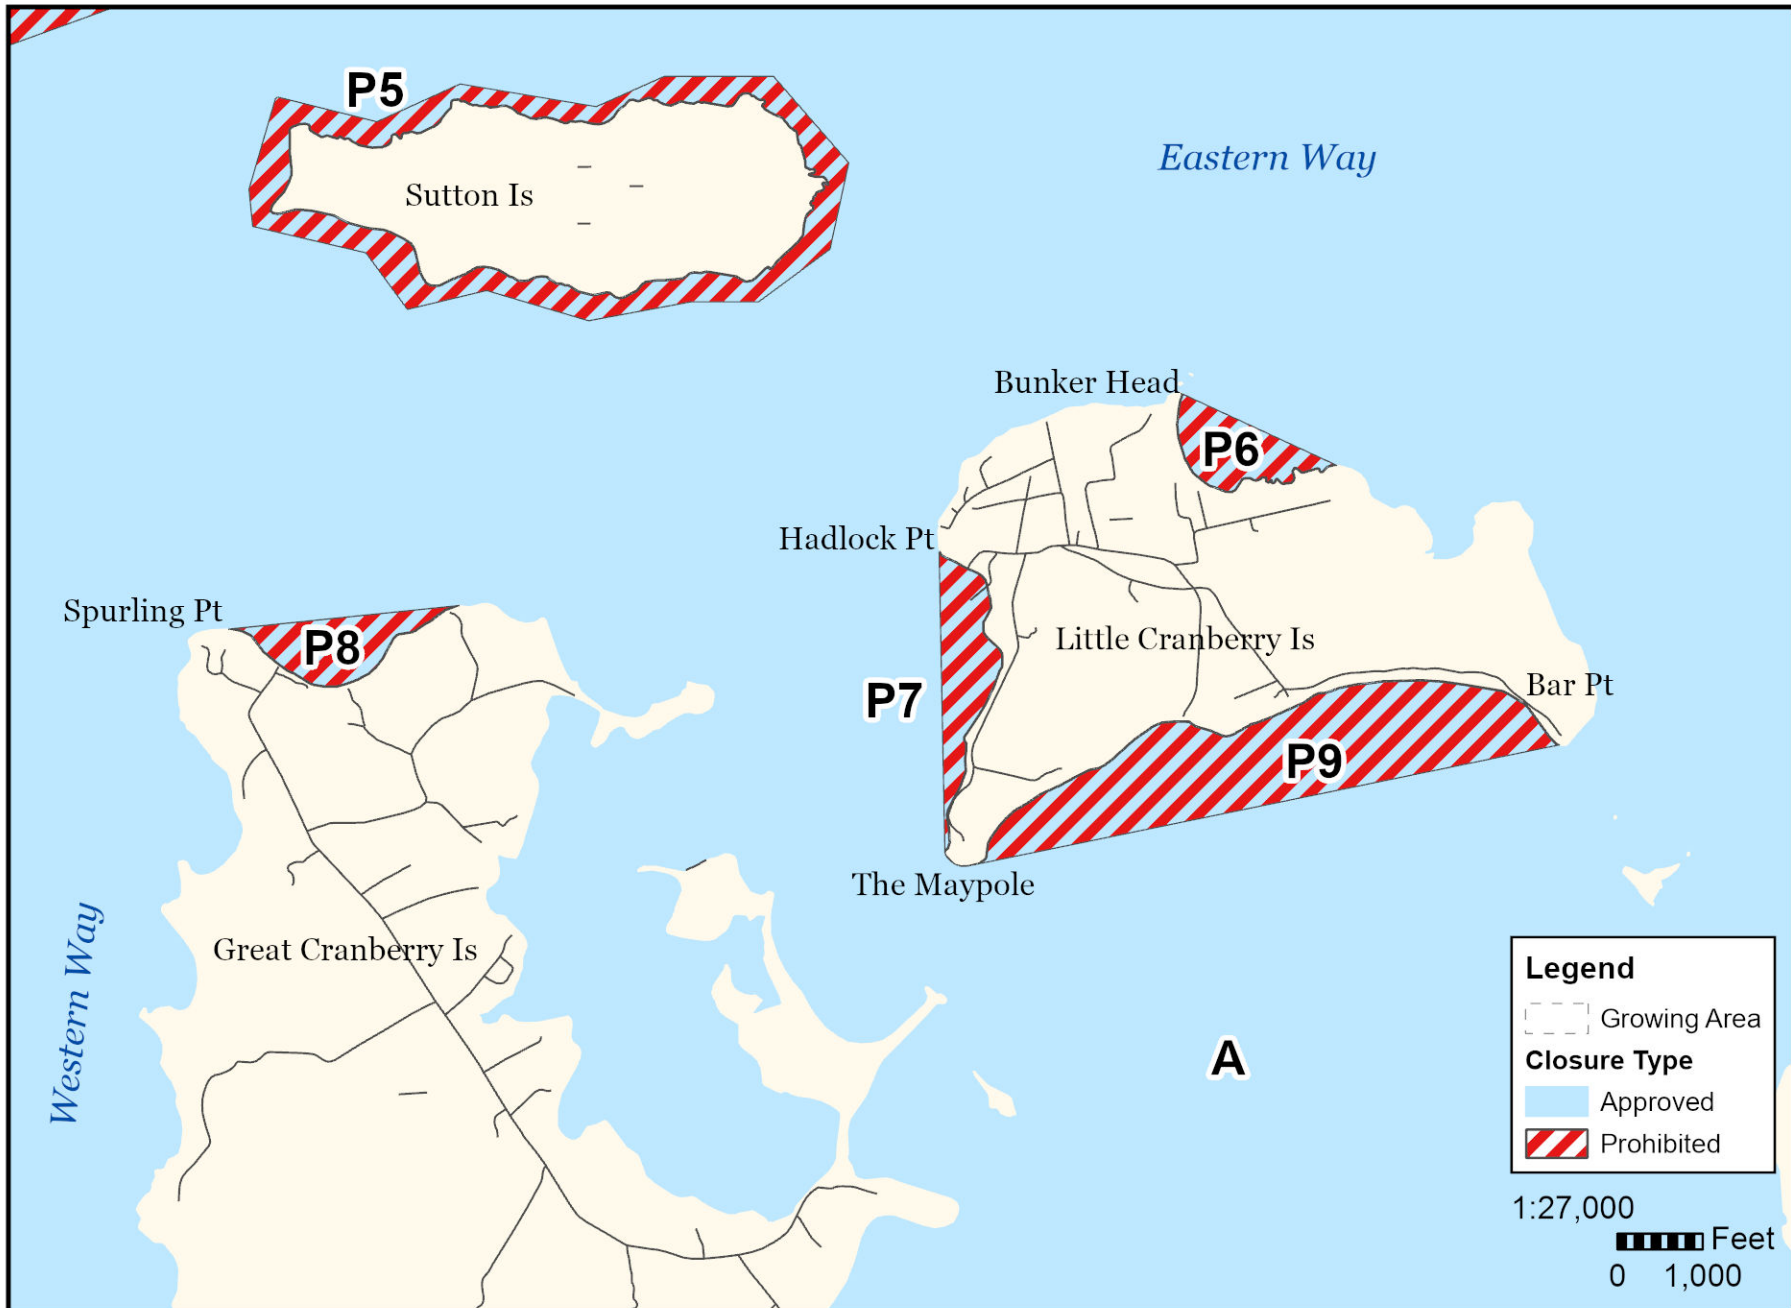

Maine Department of Marine Resources

Growing Area EH, Inset A Sommesville

March 26, 2026

This map is provided as a courtesy. Read the provided legal notice for closure details. Closures are not shown outside of the designated growing area. Maritime navigational aids are for reference only and are not suitable for maritime navigation.

Maine Department of Marine Resources

Growing Area EH, Inset B
Southwest Harbor, Northeast Harbor

March 26, 2026

This map is provided as a courtesy, read the provided legal notice for closure details. Closures are not shown outside of the designated growing area. Any navigation aids shown are not suitable for maritime navigation.

Maine Department of Marine Resources

Growing Area EH, Inset C

Cranberry Isles

March 26, 2026

This map is provided as a courtesy. Read the provided legal notice for closure details. Closures are not shown outside of the designated growing area. Maritime navigational aids are for reference only and are not suitable for maritime navigation.

Maine Department of Marine Resources

Growing Area EH, Inset D
Mount Desert, Bar Harbor

March 26, 2026

This map is provided as a courtesy, read the provided legal notice for closure details. Closures are not shown outside of the designated growing area. Any navigation aids shown are not suitable for maritime navigation.