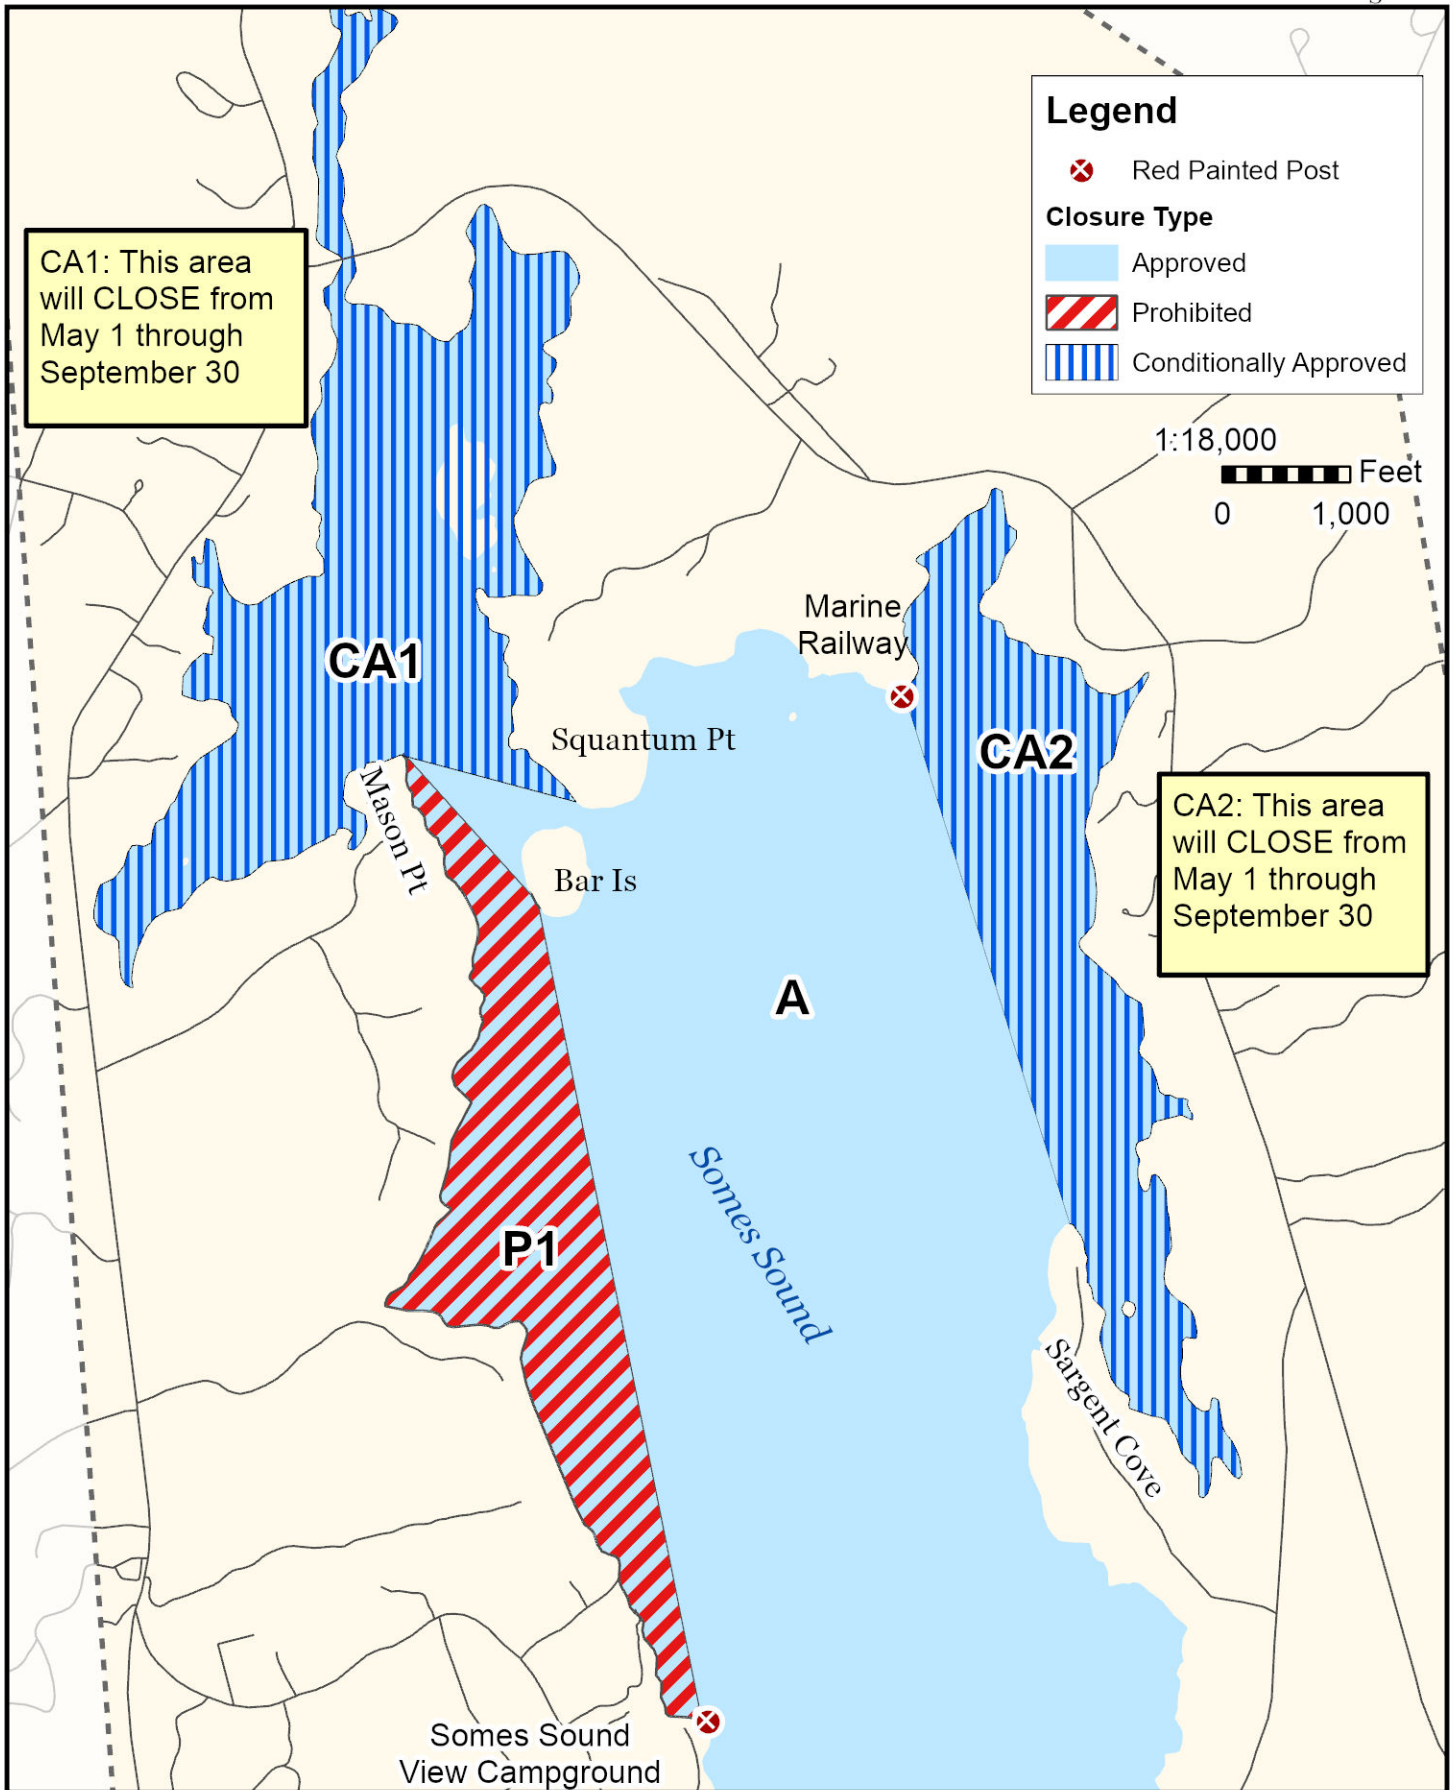

Maine Department of Marine Resources

Growing Area EH, Insets A - D March 26, 2026
Somesville, Southwest Harbor, Cranberry Isles, Mount Desert

This map is provided as a courtesy. Read the provided legal notice for closure details. Closures are not shown outside of the designated growing area. Maritime navigational aids are for reference only and are not suitable for maritime navigation.

Maine Department of Marine Resources

Growing Area EH, Inset A Sommesville

March 26, 2026

This map is provided as a courtesy. Read the provided legal notice for closure details. Closures are not shown outside of the designated growing area. Maritime navigational aids are for reference only and are not suitable for maritime navigation.

Maine Department of Marine Resources

Growing Area EH, Inset B
Southwest Harbor, Northeast Harbor

March 26, 2026

This map is provided as a courtesy, read the provided legal notice for closure details. Closures are not shown outside of the designated growing area. Any navigation aids shown are not suitable for maritime navigation.

Maine Department of Marine Resources

Growing Area EH, Inset C

Cranberry Isles

March 26, 2026

This map is provided as a courtesy. Read the provided legal notice for closure details. Closures are not shown outside of the designated growing area. Maritime navigational aids are for reference only and are not suitable for maritime navigation.