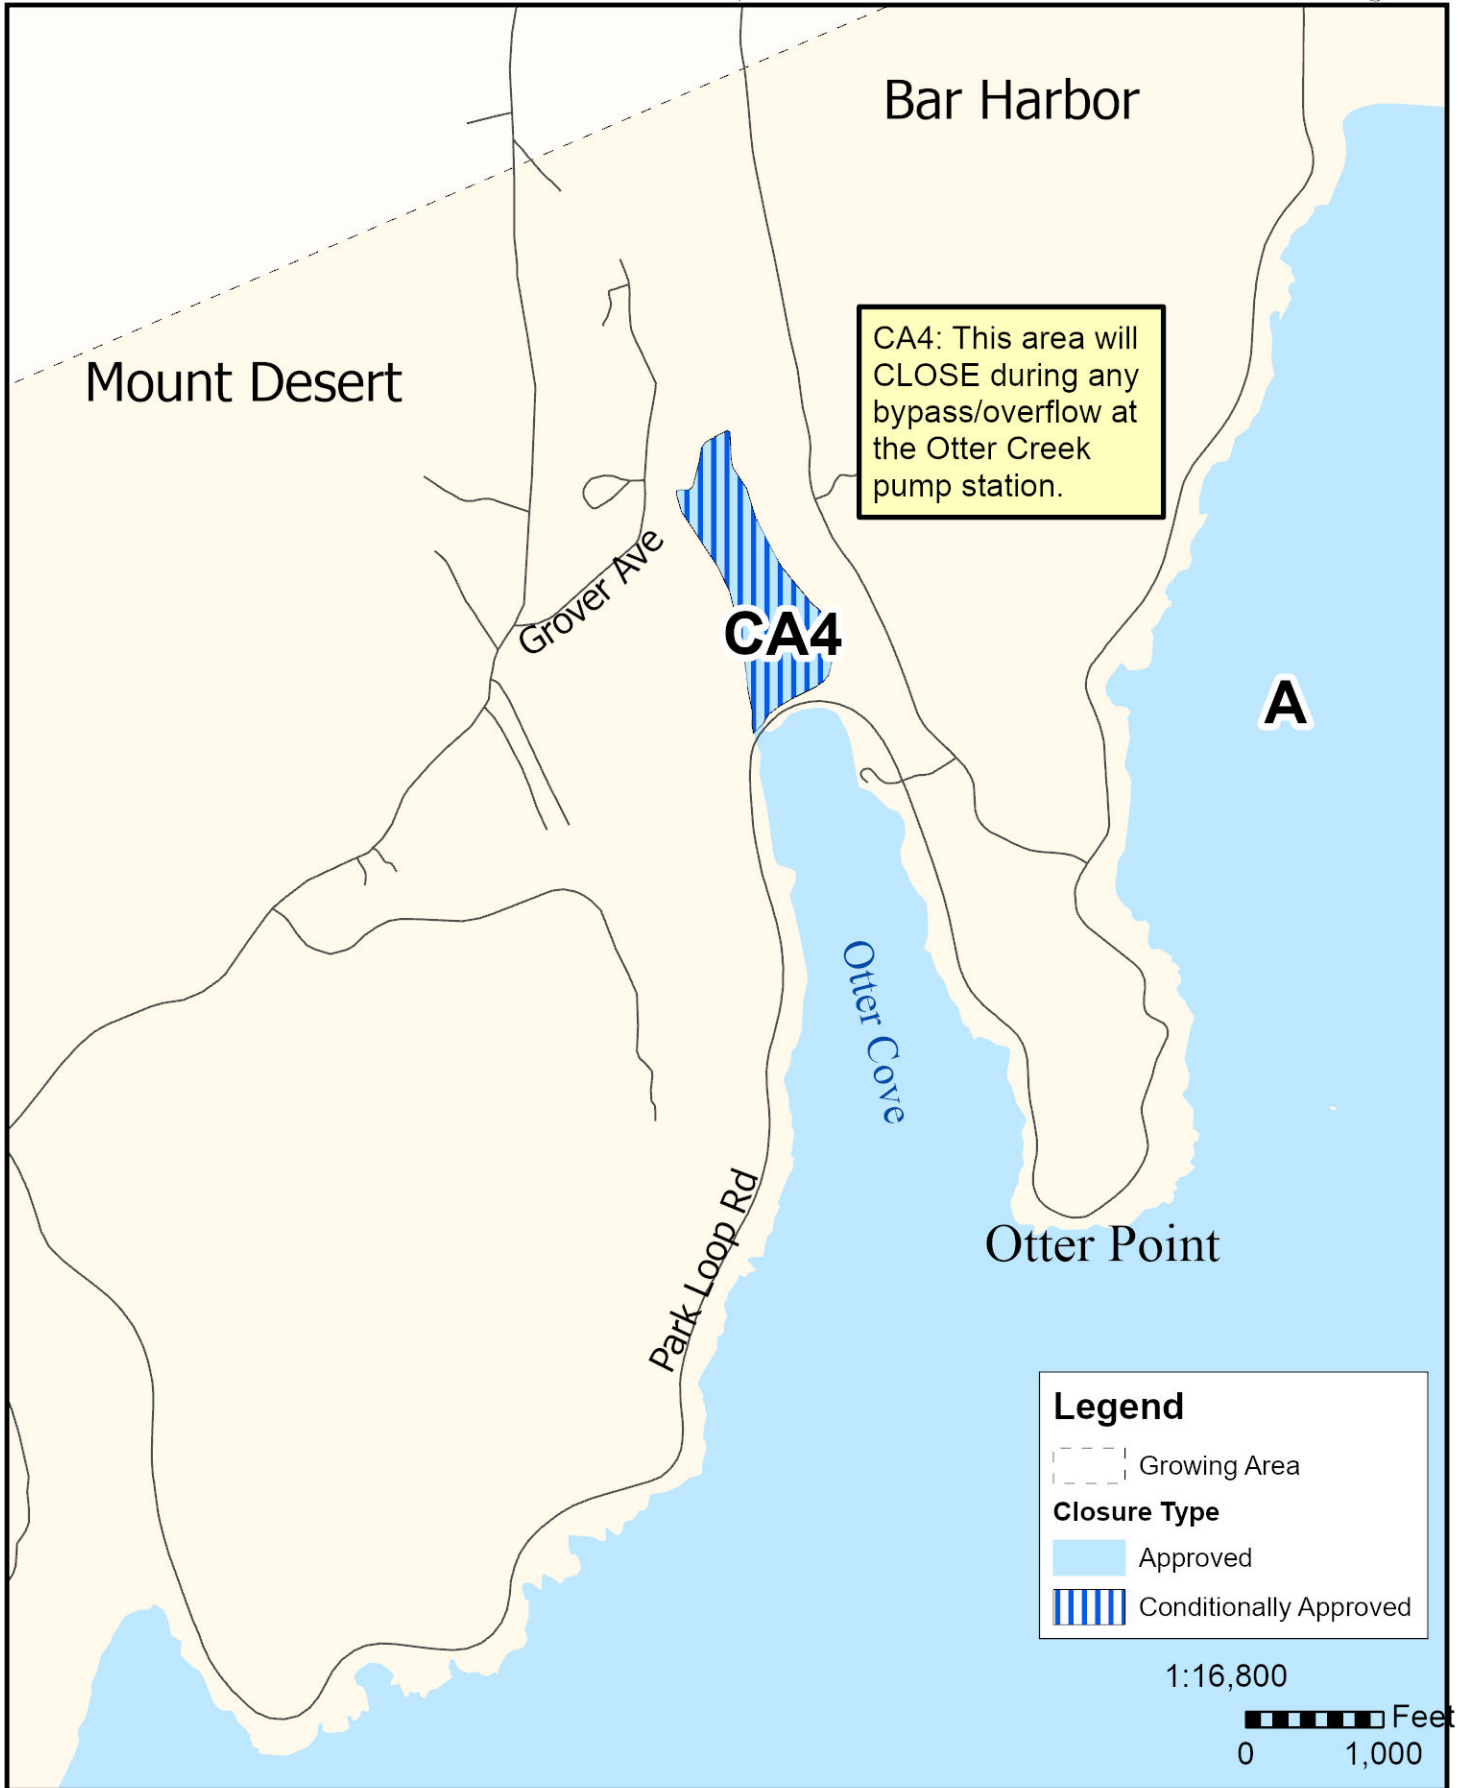

Maine Department of Marine Resources

Growing Area EH, Insets A - D March 26, 2026
Somesville, Southwest Harbor, Cranberry Isles, Mount Desert

This map is provided as a courtesy. Read the provided legal notice for closure details. Closures are not shown outside of the designated growing area. Maritime navigational aids are for reference only and are not suitable for maritime navigation.

Maine Department of Marine Resources

Growing Area EH, Inset B
Southwest Harbor, Northeast Harbor

March 26, 2026

This map is provided as a courtesy, read the provided legal notice for closure details. Closures are not shown outside of the designated growing area. Any navigation aids shown are not suitable for maritime navigation.

Maine Department of Marine Resources

Growing Area EH, Inset C

Cranberry Isles

March 26, 2026

This map is provided as a courtesy. Read the provided legal notice for closure details. Closures are not shown outside of the designated growing area. Maritime navigational aids are for reference only and are not suitable for maritime navigation.

Maine Department of Marine Resources

Growing Area EH, Inset D
Mount Desert, Bar Harbor

March 26, 2026

This map is provided as a courtesy, read the provided legal notice for closure details. Closures are not shown outside of the designated growing area. Any navigation aids shown are not suitable for maritime navigation.