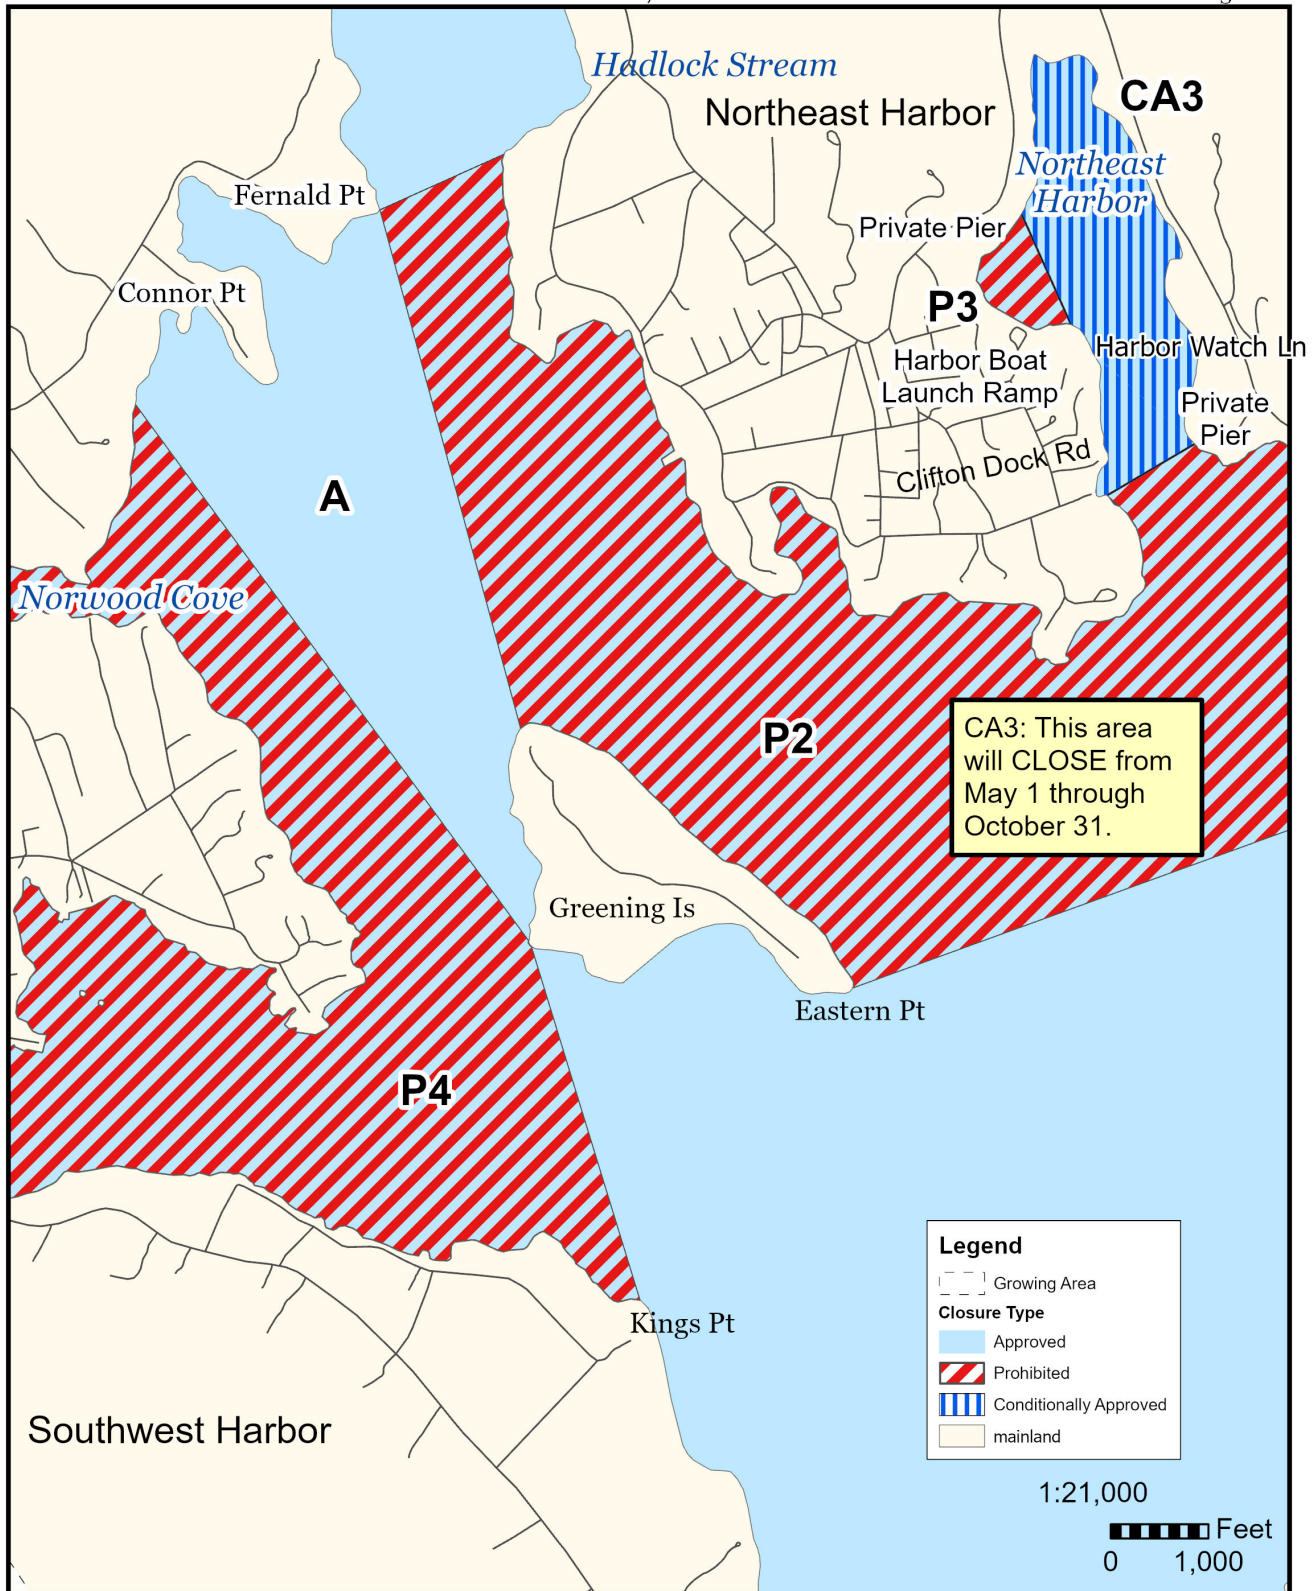

Maine Department of Marine Resources

Growing Area EH, Insets A - D March 26, 2026
Somesville, Southwest Harbor, Cranberry Isles, Mount Desert

This map is provided as a courtesy. Read the provided legal notice for closure details. Closures are not shown outside of the designated growing area. Maritime navigational aids are for reference only and are not suitable for maritime navigation.

Maine Department of Marine Resources

Growing Area EH, Inset A Sommesville

March 26, 2026

This map is provided as a courtesy. Read the provided legal notice for closure details. Closures are not shown outside of the designated growing area. Maritime navigational aids are for reference only and are not suitable for maritime navigation.

Maine Department of Marine Resources

Growing Area EH, Inset B
Southwest Harbor, Northeast Harbor

March 26, 2026

This map is provided as a courtesy, read the provided legal notice for closure details. Closures are not shown outside of the designated growing area. Any navigation aids shown are not suitable for maritime navigation.

Maine Department of Marine Resources

Growing Area EH, Inset C

Cranberry Isles

March 26, 2026

This map is provided as a courtesy. Read the provided legal notice for closure details. Closures are not shown outside of the designated growing area. Maritime navigational aids are for reference only and are not suitable for maritime navigation.