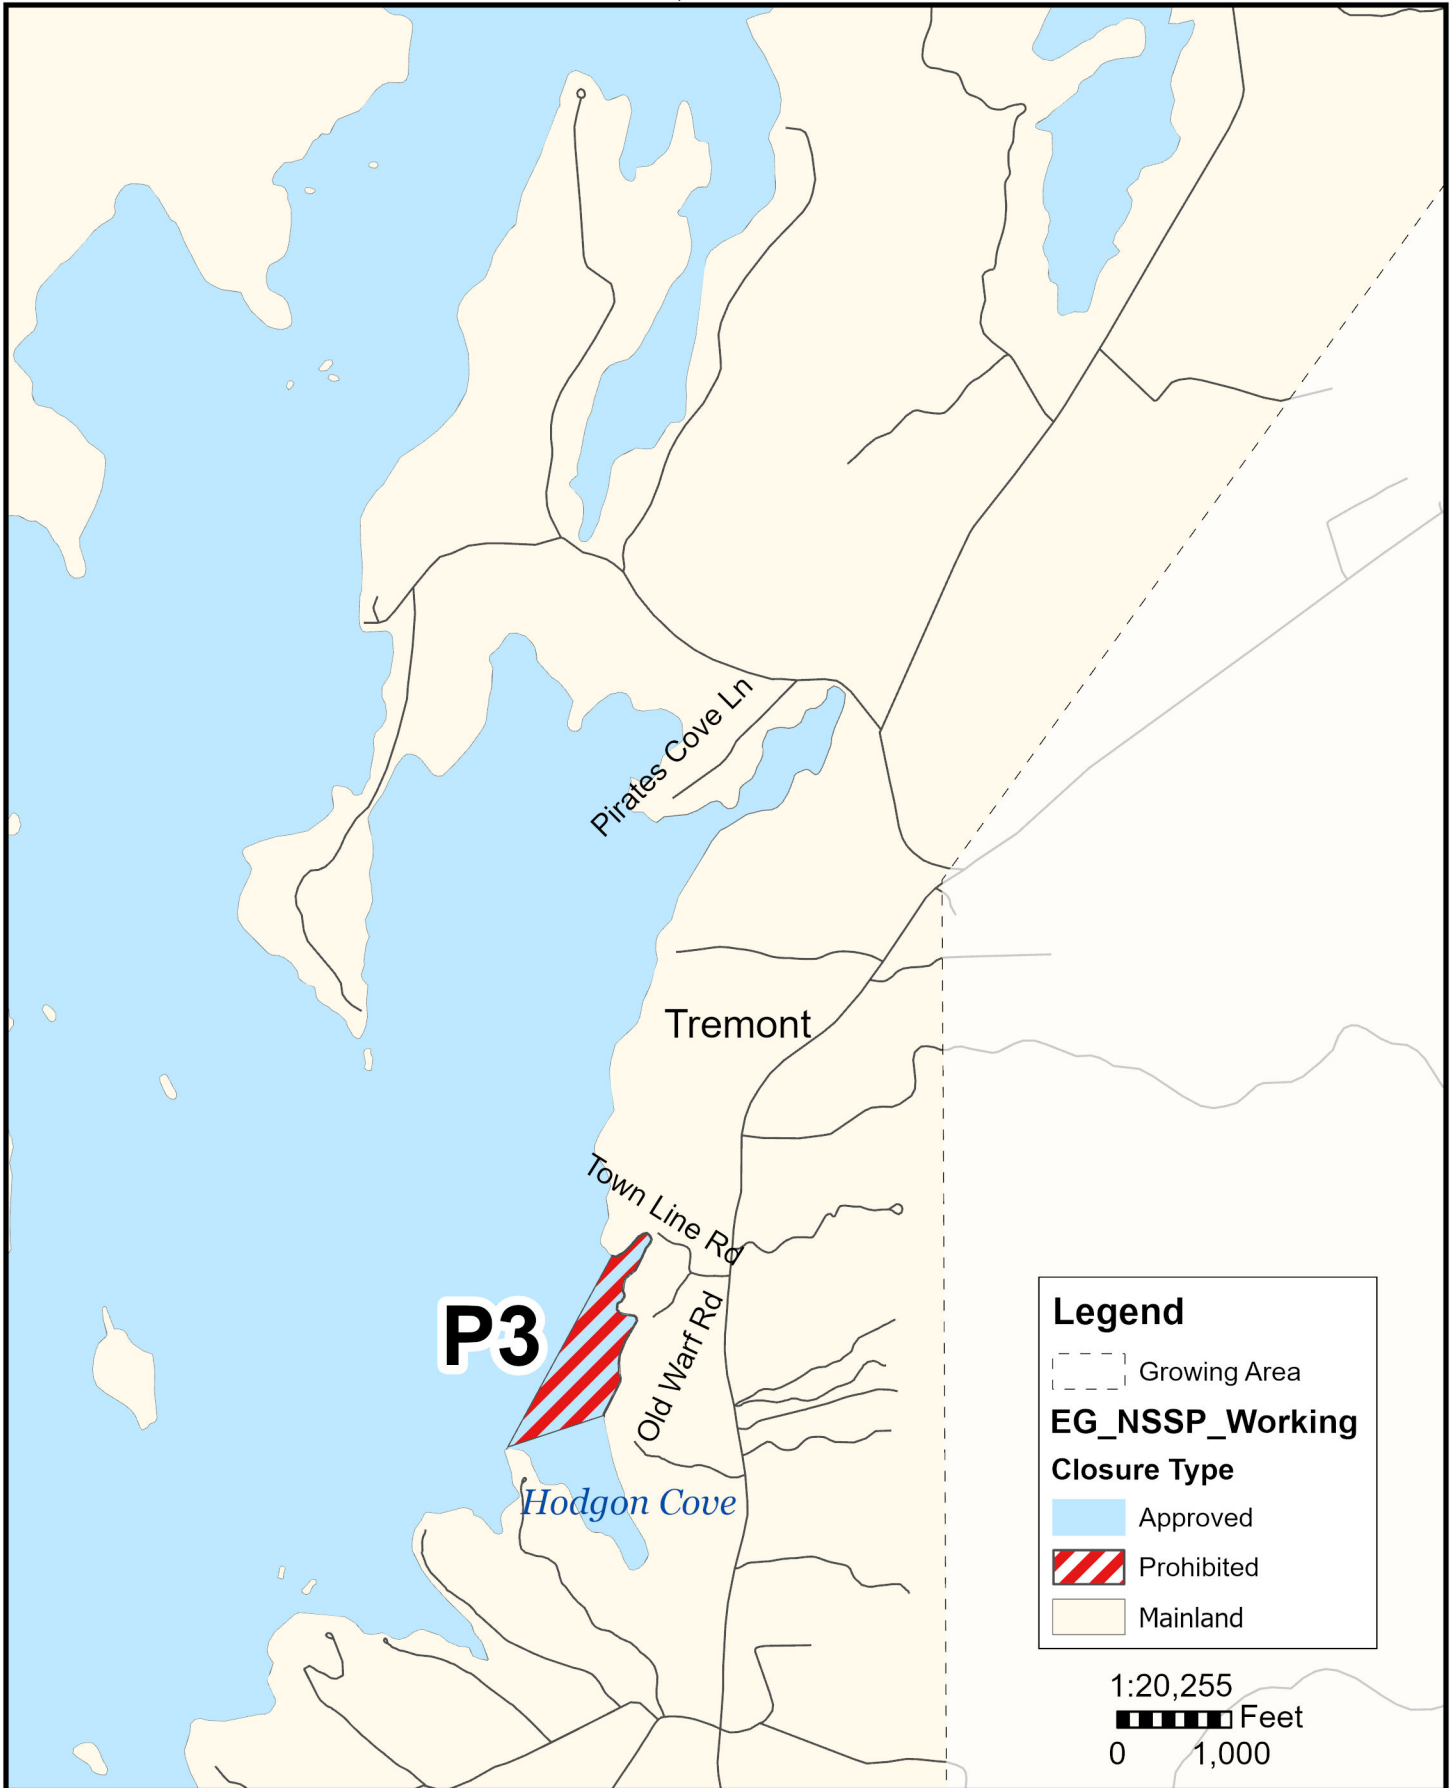

# Maine Department of Marine Resources

**Growing Area EG, Insets A - C**  
Surry, Ellsworth, Trenton, Mount Desert, Tremont

September 4, 2025

This map is provided as a courtesy. Read the provided legal notice for closure details. Closures are not shown outside of the designated growing area. Maritime navigational aids are for reference only and are not suitable for maritime navigation.

# Maine Department of Marine Resources

*Growing Area EG, Inset A*  
Trenton, Mount Desert

September 4, 2025

This map is provided as a courtesy, read the provided legal notice for closure details. Closures are not shown outside of the designated growing area. Any navigation aids shown are not suitable for maritime navigation.

# Maine Department of Marine Resources

**Growing Area EG, Inset B**  
Trenton, Mount Desert

September 4, 2025

This map is provided as a courtesy, read the provided legal notice for closure details. Closures are not shown outside of the designated growing area. Any navigation aids shown are not suitable for maritime navigation.

## Growing Area EG, Inset C

September 4, 2025

Tremont

This map is provided as a courtesy. Read the provided legal notice for closure details. Closures are not shown outside of the designated growing area. Maritime navigational aids are for reference only and are not suitable for maritime navigation.