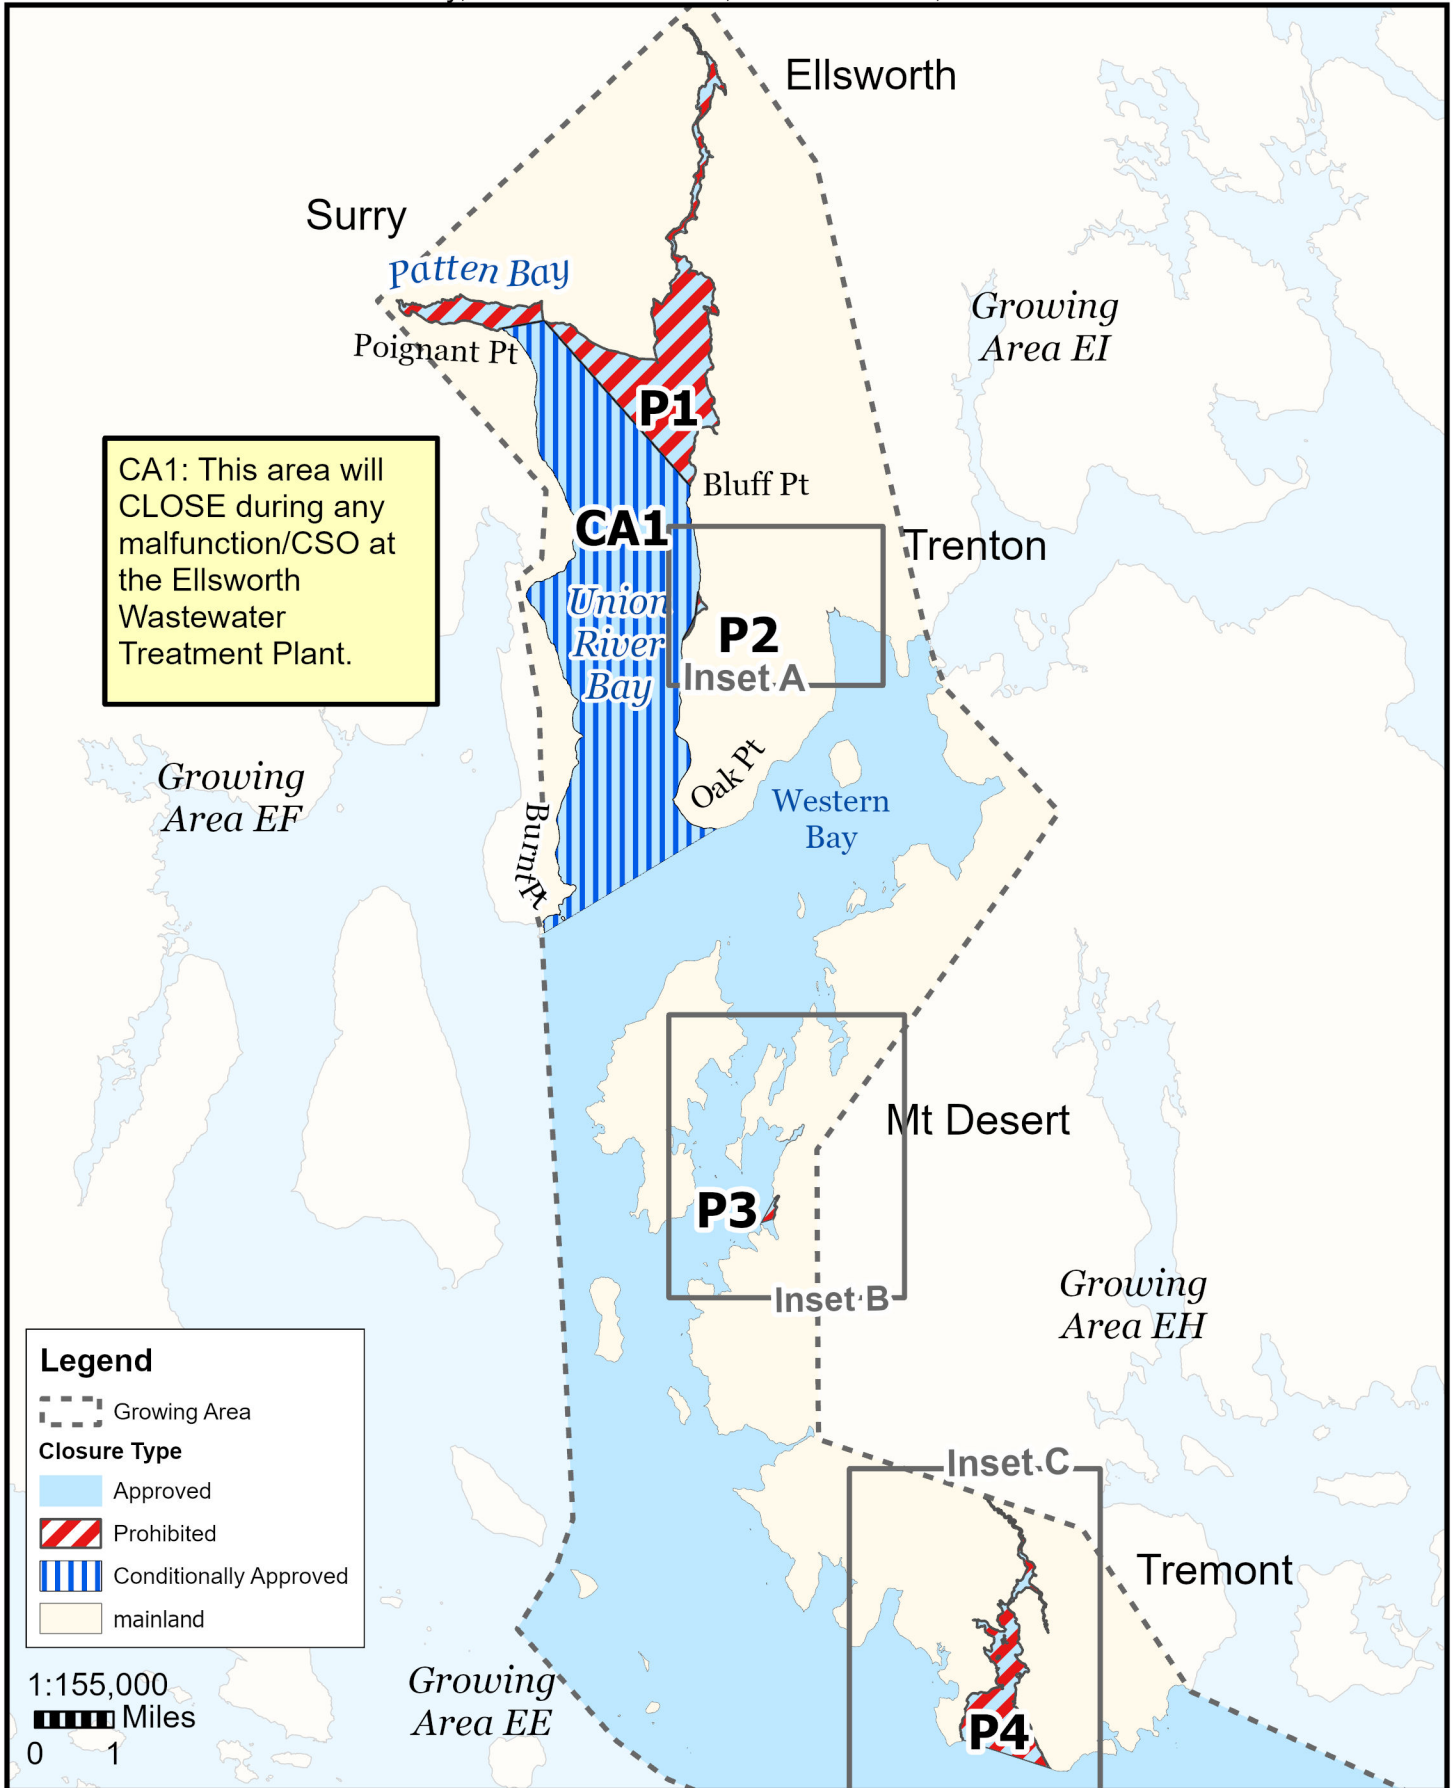

# Maine Department of Marine Resources

**Growing Area EG, Insets A - C**  
Surry, Ellsworth, Trenton, Mount Desert, Tremont

September 4, 2025

This map is provided as a courtesy. Read the provided legal notice for closure details. Closures are not shown outside of the designated growing area. Maritime navigational aids are for reference only and are not suitable for maritime navigation.

# Maine Department of Marine Resources

*Growing Area EG, Inset A*  
Trenton, Mount Desert

September 4, 2025

This map is provided as a courtesy, read the provided legal notice for closure details. Closures are not shown outside of the designated growing area. Any navigation aids shown are not suitable for maritime navigation.

# Maine Department of Marine Resources

**Growing Area EG, Inset B**  
Trenton, Mount Desert

September 4, 2025

This map is provided as a courtesy, read the provided legal notice for closure details. Closures are not shown outside of the designated growing area. Any navigation aids shown are not suitable for maritime navigation.

## Growing Area EG, Inset C

September 4, 2025

Tremont

This map is provided as a courtesy. Read the provided legal notice for closure details. Closures are not shown outside of the designated growing area. Maritime navigational aids are for reference only and are not suitable for maritime navigation.