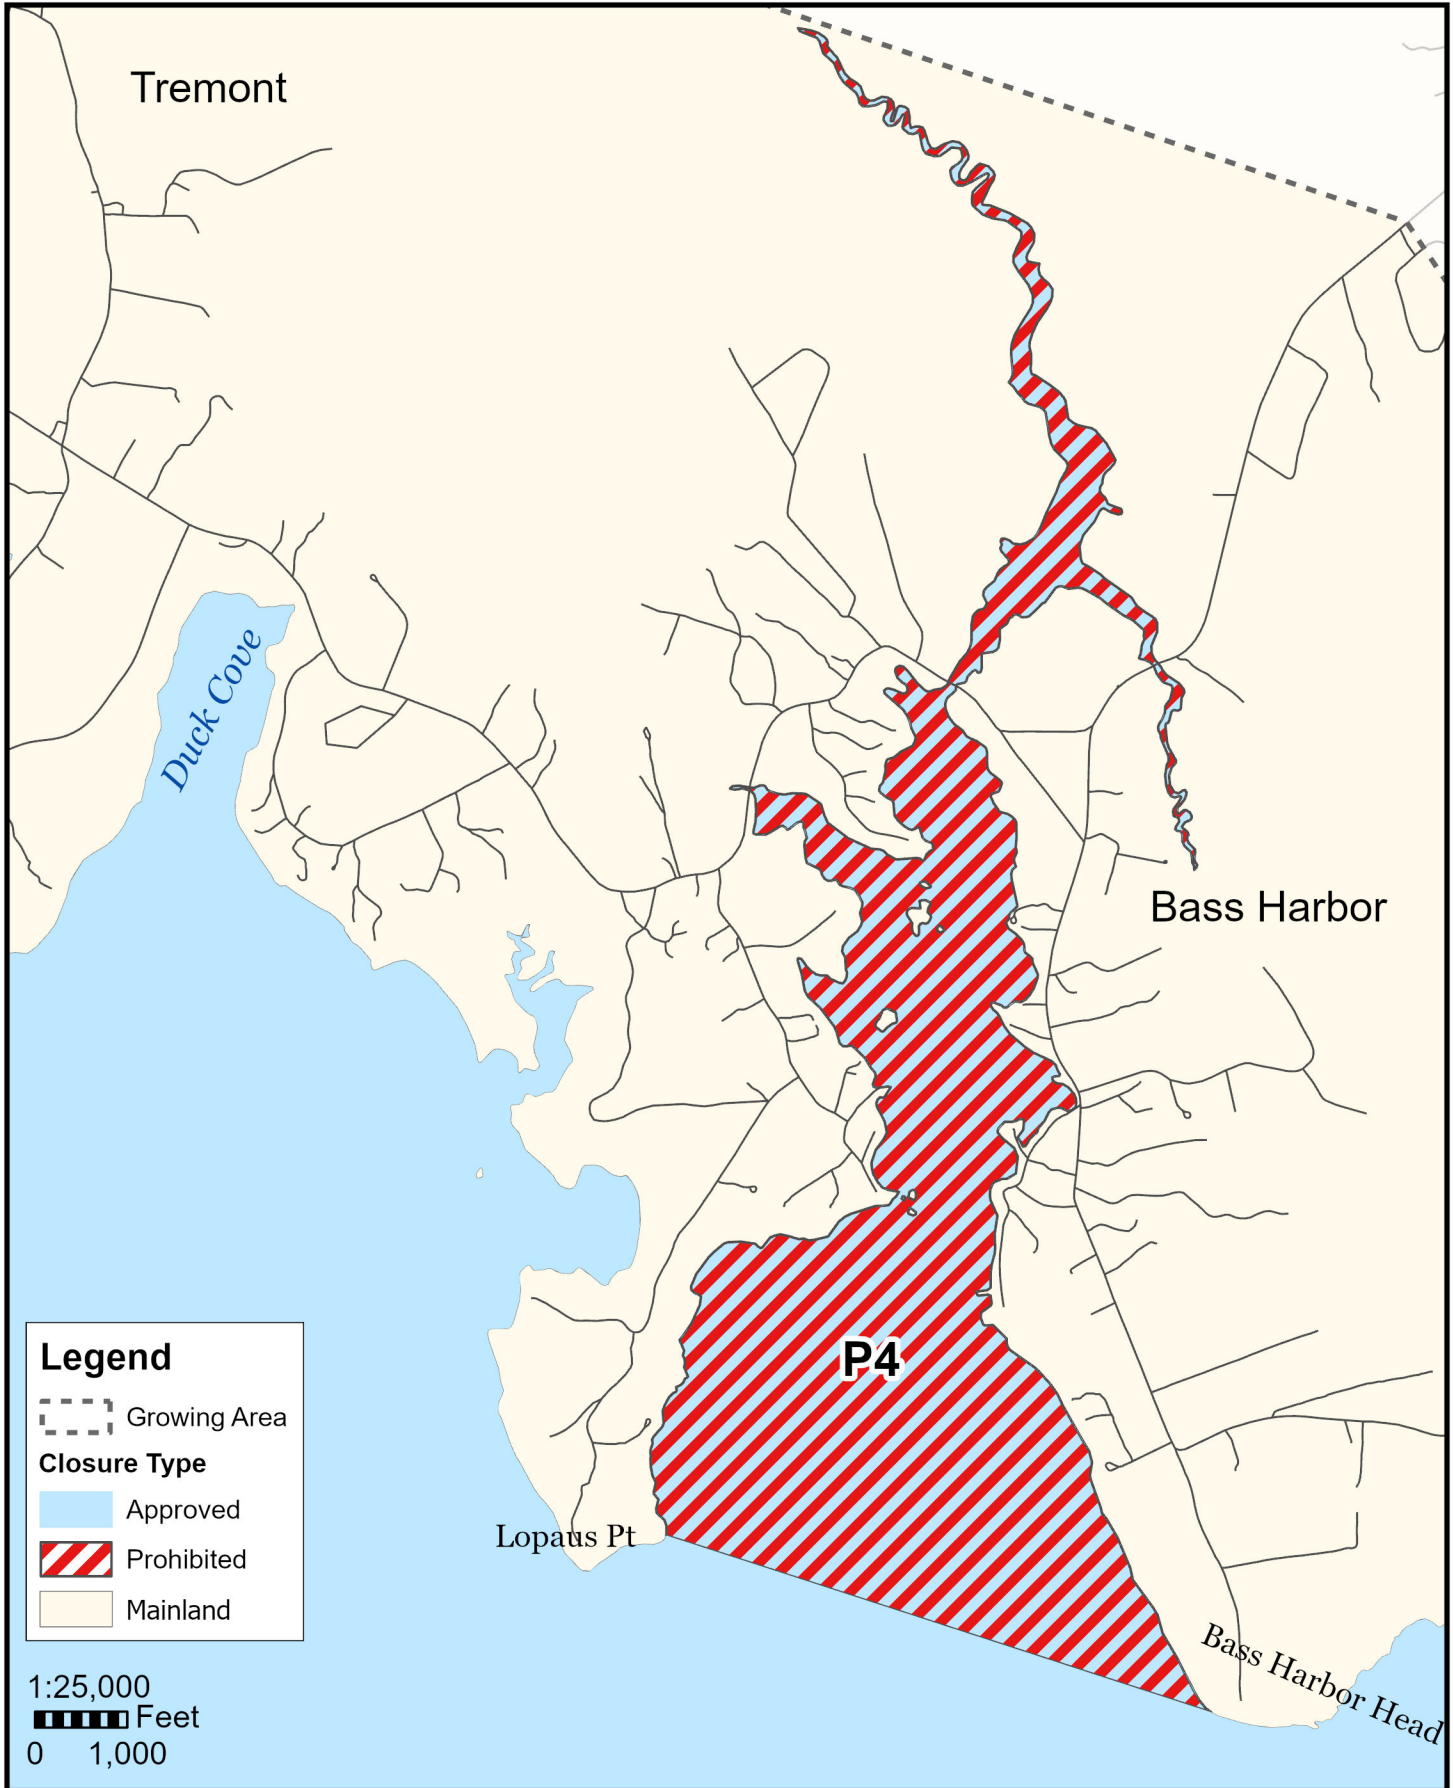

# Maine Department of Marine Resources

**Growing Area EG, Insets A - C**  
Surry, Ellsworth, Trenton, Mount Desert, Tremont

September 4, 2025

This map is provided as a courtesy. Read the provided legal notice for closure details. Closures are not shown outside of the designated growing area. Maritime navigational aids are for reference only and are not suitable for maritime navigation.

# Maine Department of Marine Resources

*Growing Area EG, Inset A*  
Trenton, Mount Desert

September 4, 2025

This map is provided as a courtesy, read the provided legal notice for closure details. Closures are not shown outside of the designated growing area. Any navigation aids shown are not suitable for maritime navigation.

# Maine Department of Marine Resources

**Growing Area EG, Inset B**  
Trenton, Mount Desert

September 4, 2025

This map is provided as a courtesy, read the provided legal notice for closure details. Closures are not shown outside of the designated growing area. Any navigation aids shown are not suitable for maritime navigation.

## Growing Area EG, Inset C

September 4, 2025

Tremont

This map is provided as a courtesy. Read the provided legal notice for closure details. Closures are not shown outside of the designated growing area. Maritime navigational aids are for reference only and are not suitable for maritime navigation.