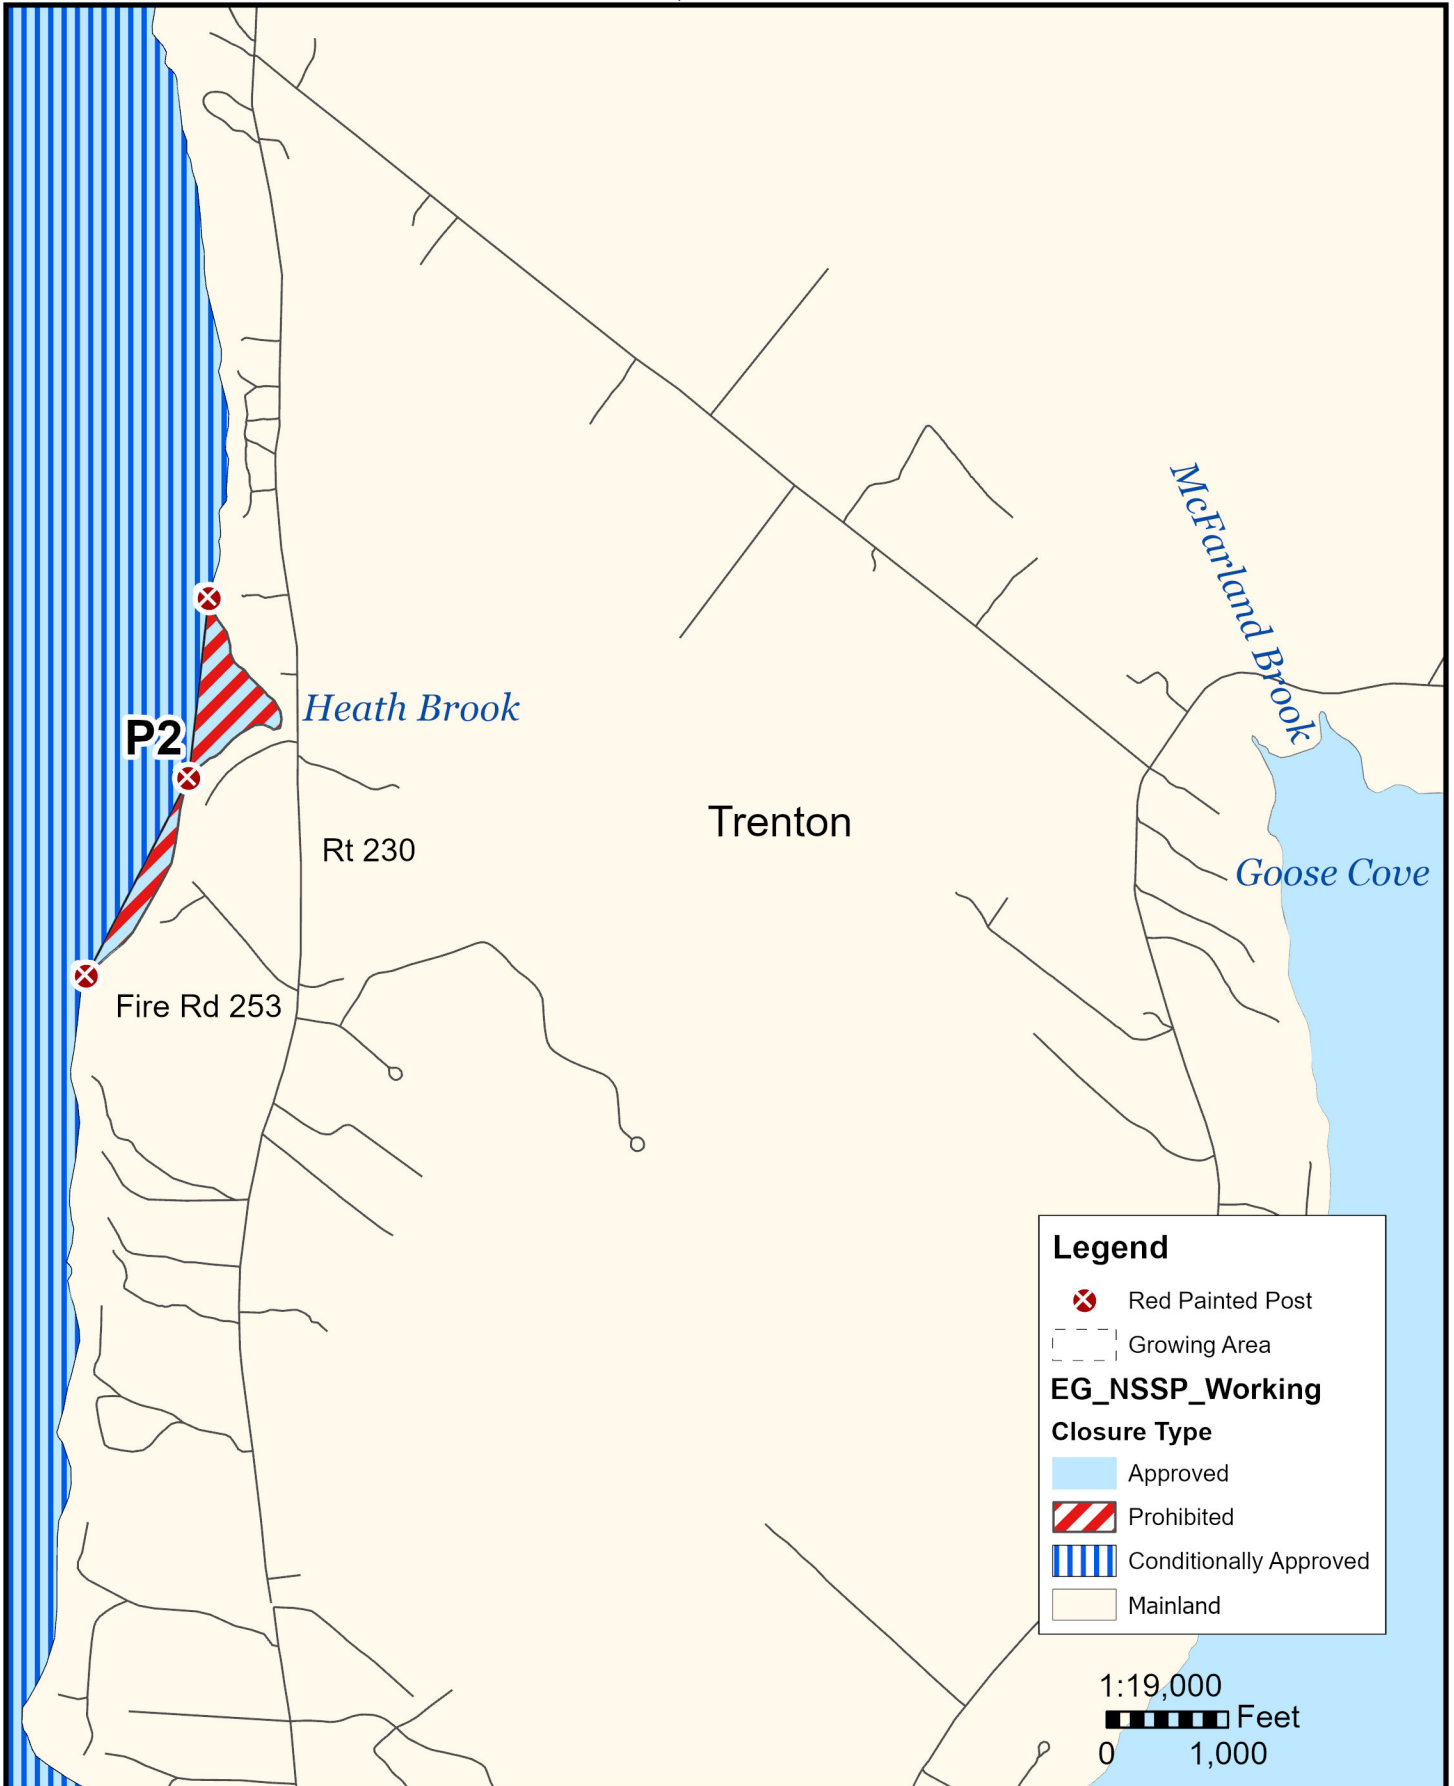

# Maine Department of Marine Resources

**Growing Area EG, Insets A - C**  
Surry, Ellsworth, Trenton, Mount Desert, Tremont

September 4, 2025

This map is provided as a courtesy. Read the provided legal notice for closure details. Closures are not shown outside of the designated growing area. Maritime navigational aids are for reference only and are not suitable for maritime navigation.

# Maine Department of Marine Resources

*Growing Area EG, Inset A*  
Trenton, Mount Desert

September 4, 2025

This map is provided as a courtesy, read the provided legal notice for closure details. Closures are not shown outside of the designated growing area. Any navigation aids shown are not suitable for maritime navigation.

# Maine Department of Marine Resources

**Growing Area EG, Inset B**  
Trenton, Mount Desert

September 4, 2025

This map is provided as a courtesy, read the provided legal notice for closure details. Closures are not shown outside of the designated growing area. Any navigation aids shown are not suitable for maritime navigation.

## Growing Area EG, Inset C

September 4, 2025

Tremont

This map is provided as a courtesy. Read the provided legal notice for closure details. Closures are not shown outside of the designated growing area. Maritime navigational aids are for reference only and are not suitable for maritime navigation.