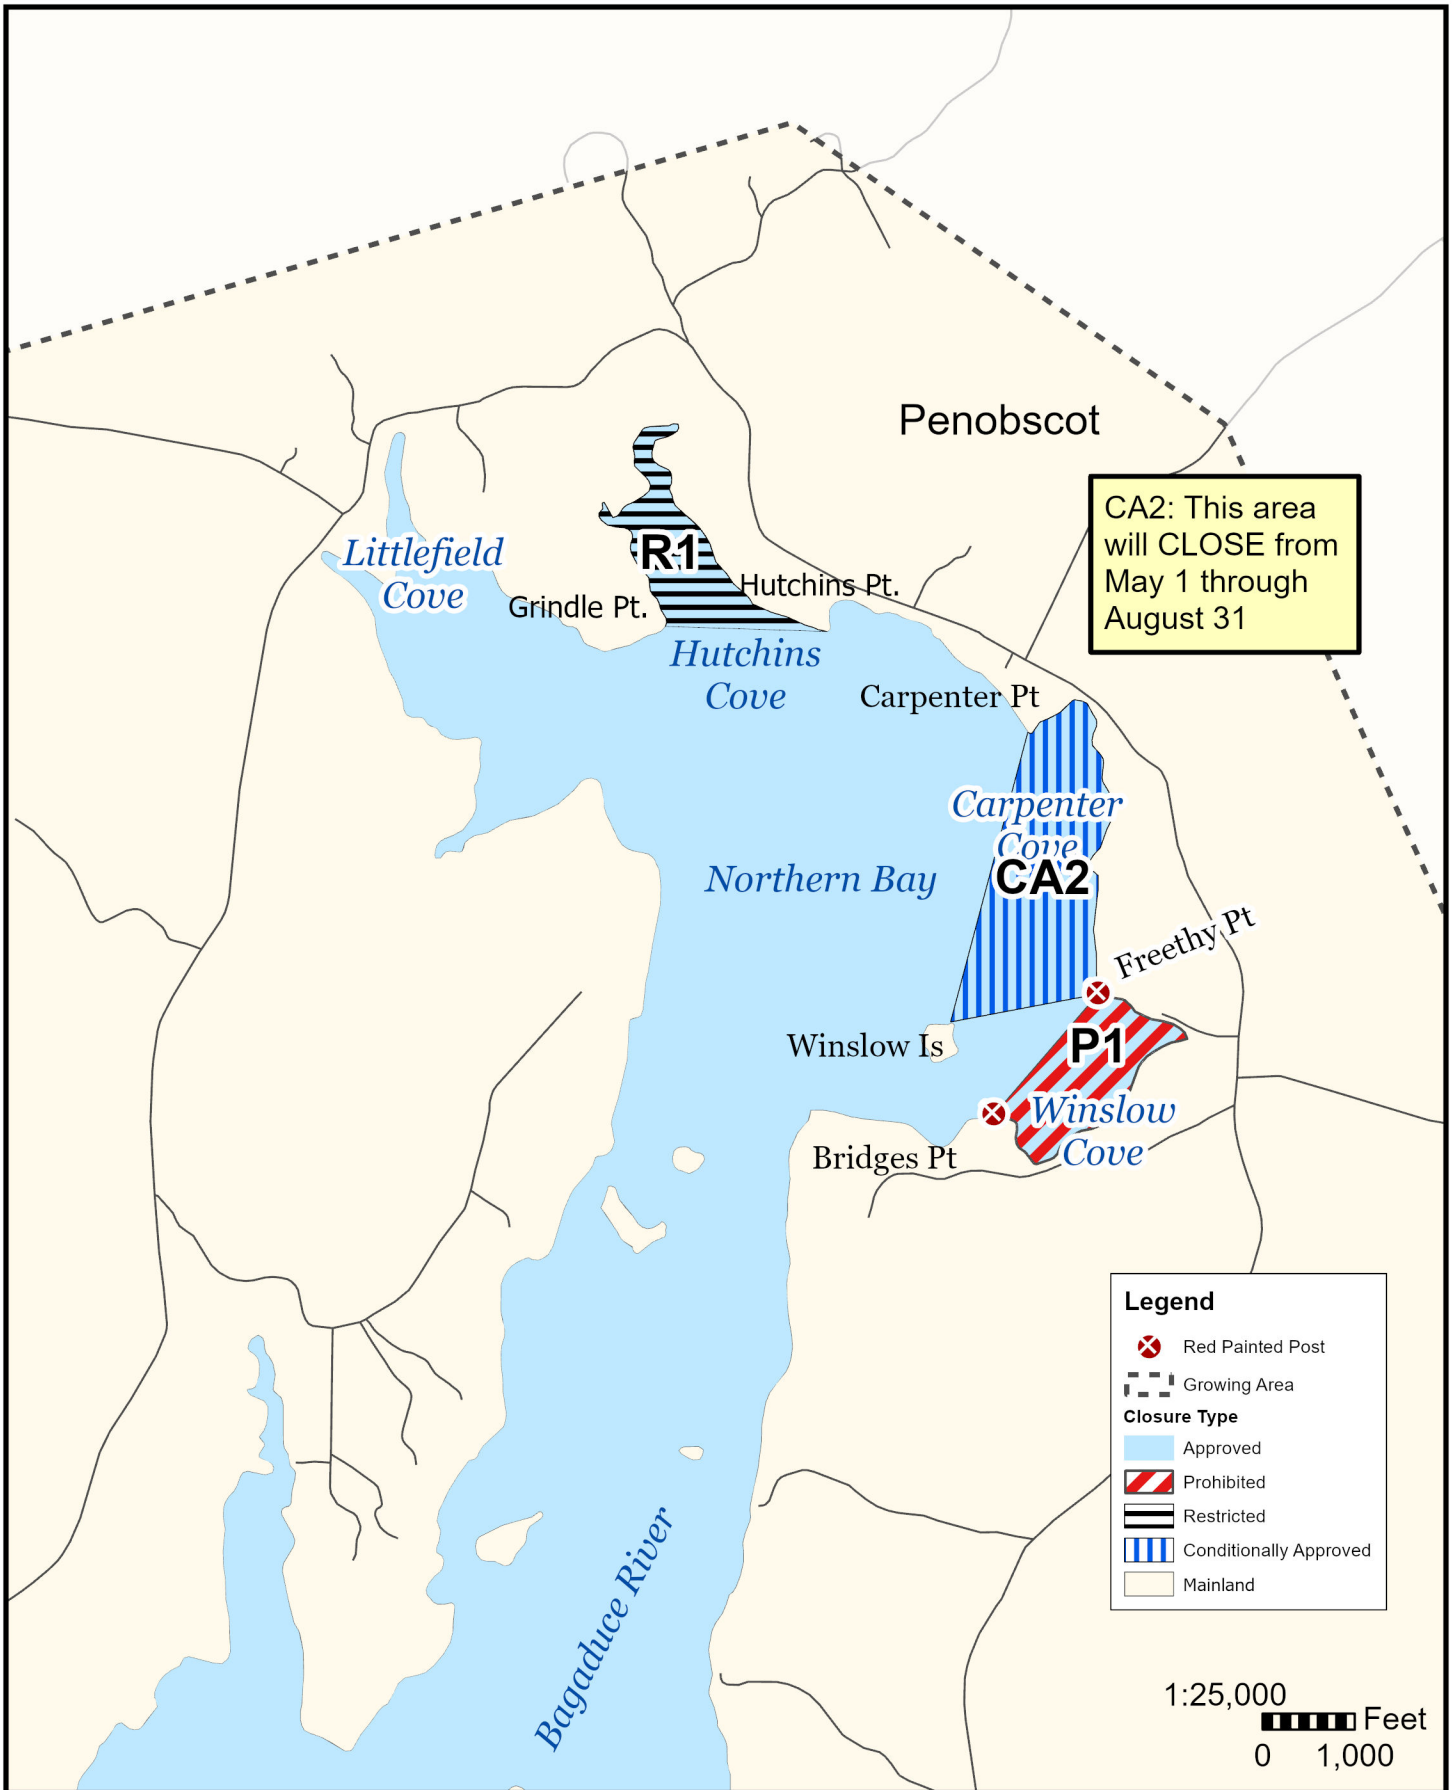

Maine Department of Marine Resources

Growing Area EA, Insets A - D

Castine, Harborside, Penobscot, Brooksville

August 5, 2025

This map is provided as a courtesy. Read the provided legal notice for closure details. Closures are not shown outside of the designated growing area. Maritime navigational aids are for reference only and are not suitable for maritime navigation.

Maine Department of Marine Resources

Growing Area EA, Inset A

August 5, 2025

Penobscot

This map is provided as a courtesy. Read the provided legal notice for closure details. Closures are not shown outside of the designated growing area. Maritime navigational aids are for reference only and are not suitable for maritime navigation.

Maine Department of Marine Resources

Growing Area EA, Inset B

August 5, 2025

This map is provided as a courtesy. Read the provided legal notice for closure details. Closures are not shown outside of the designated growing area. Maritime navigational aids are for reference only and are not suitable for maritime navigation.

Maine Department of Marine Resources

Growing Area EA, Inset C

Brooksville, Sedgwick

August 5, 2025

This map is provided as a courtesy. Read the provided legal notice for closure details. Closures are not shown outside of the designated growing area. Maritime navigational aids are for reference only and are not suitable for maritime navigation.