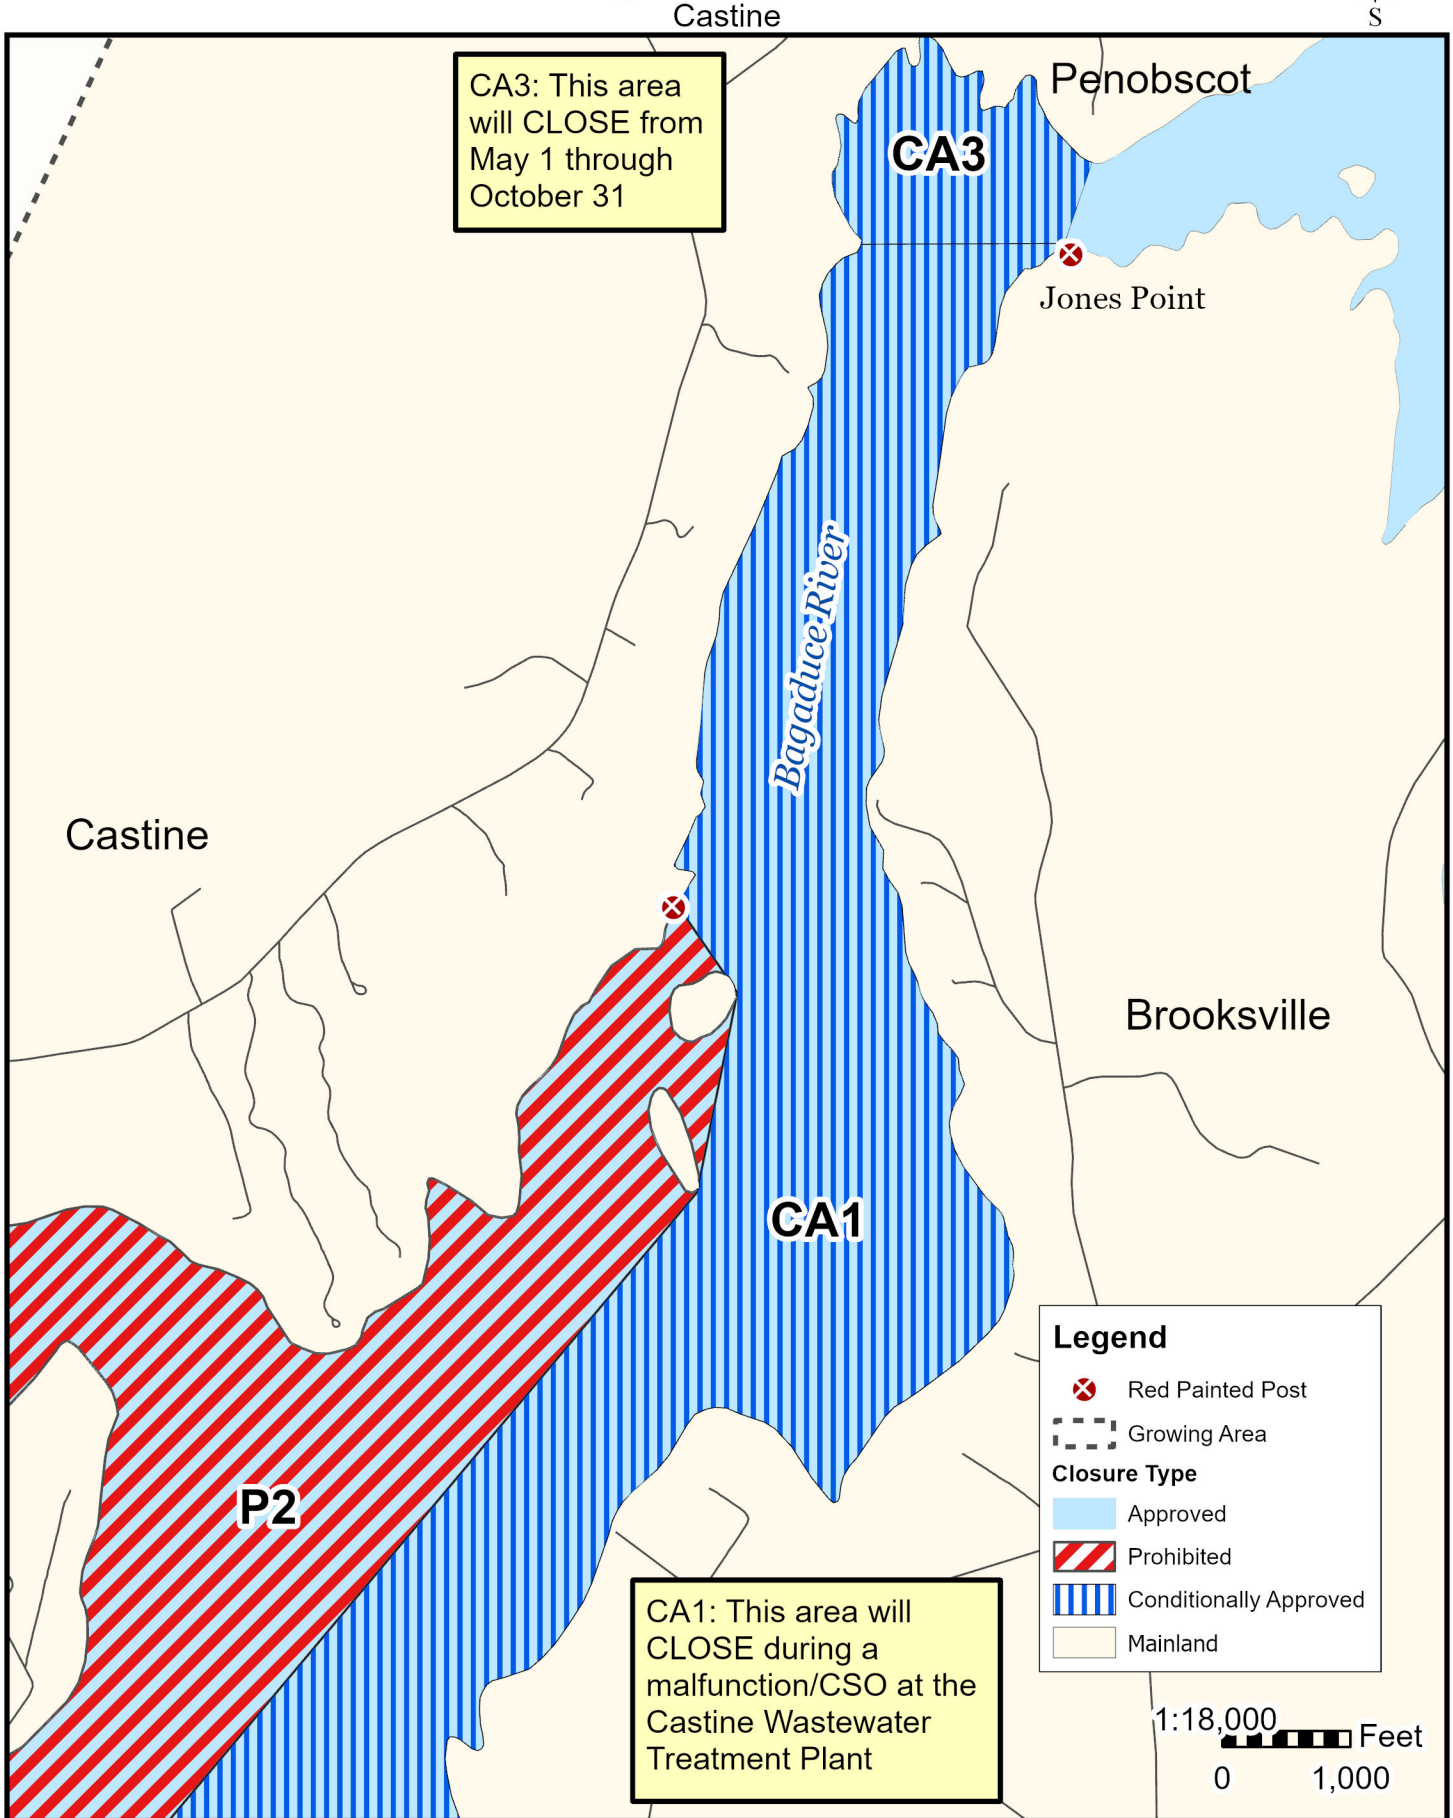

Maine Department of Marine Resources

Growing Area EA, Insets A - D

Castine, Harborside, Penobscot, Brooksville

August 5, 2025

This map is provided as a courtesy. Read the provided legal notice for closure details. Closures are not shown outside of the designated growing area. Maritime navigational aids are for reference only and are not suitable for maritime navigation.

Maine Department of Marine Resources

Growing Area EA, Inset A

August 5, 2025

Penobscot

This map is provided as a courtesy. Read the provided legal notice for closure details. Closures are not shown outside of the designated growing area. Maritime navigational aids are for reference only and are not suitable for maritime navigation.

Maine Department of Marine Resources

Growing Area EA, Inset B

August 5, 2025

This map is provided as a courtesy. Read the provided legal notice for closure details. Closures are not shown outside of the designated growing area. Maritime navigational aids are for reference only and are not suitable for maritime navigation.

Maine Department of Marine Resources

Growing Area EA, Inset C

Brooksville, Sedgwick

August 5, 2025

This map is provided as a courtesy. Read the provided legal notice for closure details. Closures are not shown outside of the designated growing area. Maritime navigational aids are for reference only and are not suitable for maritime navigation.