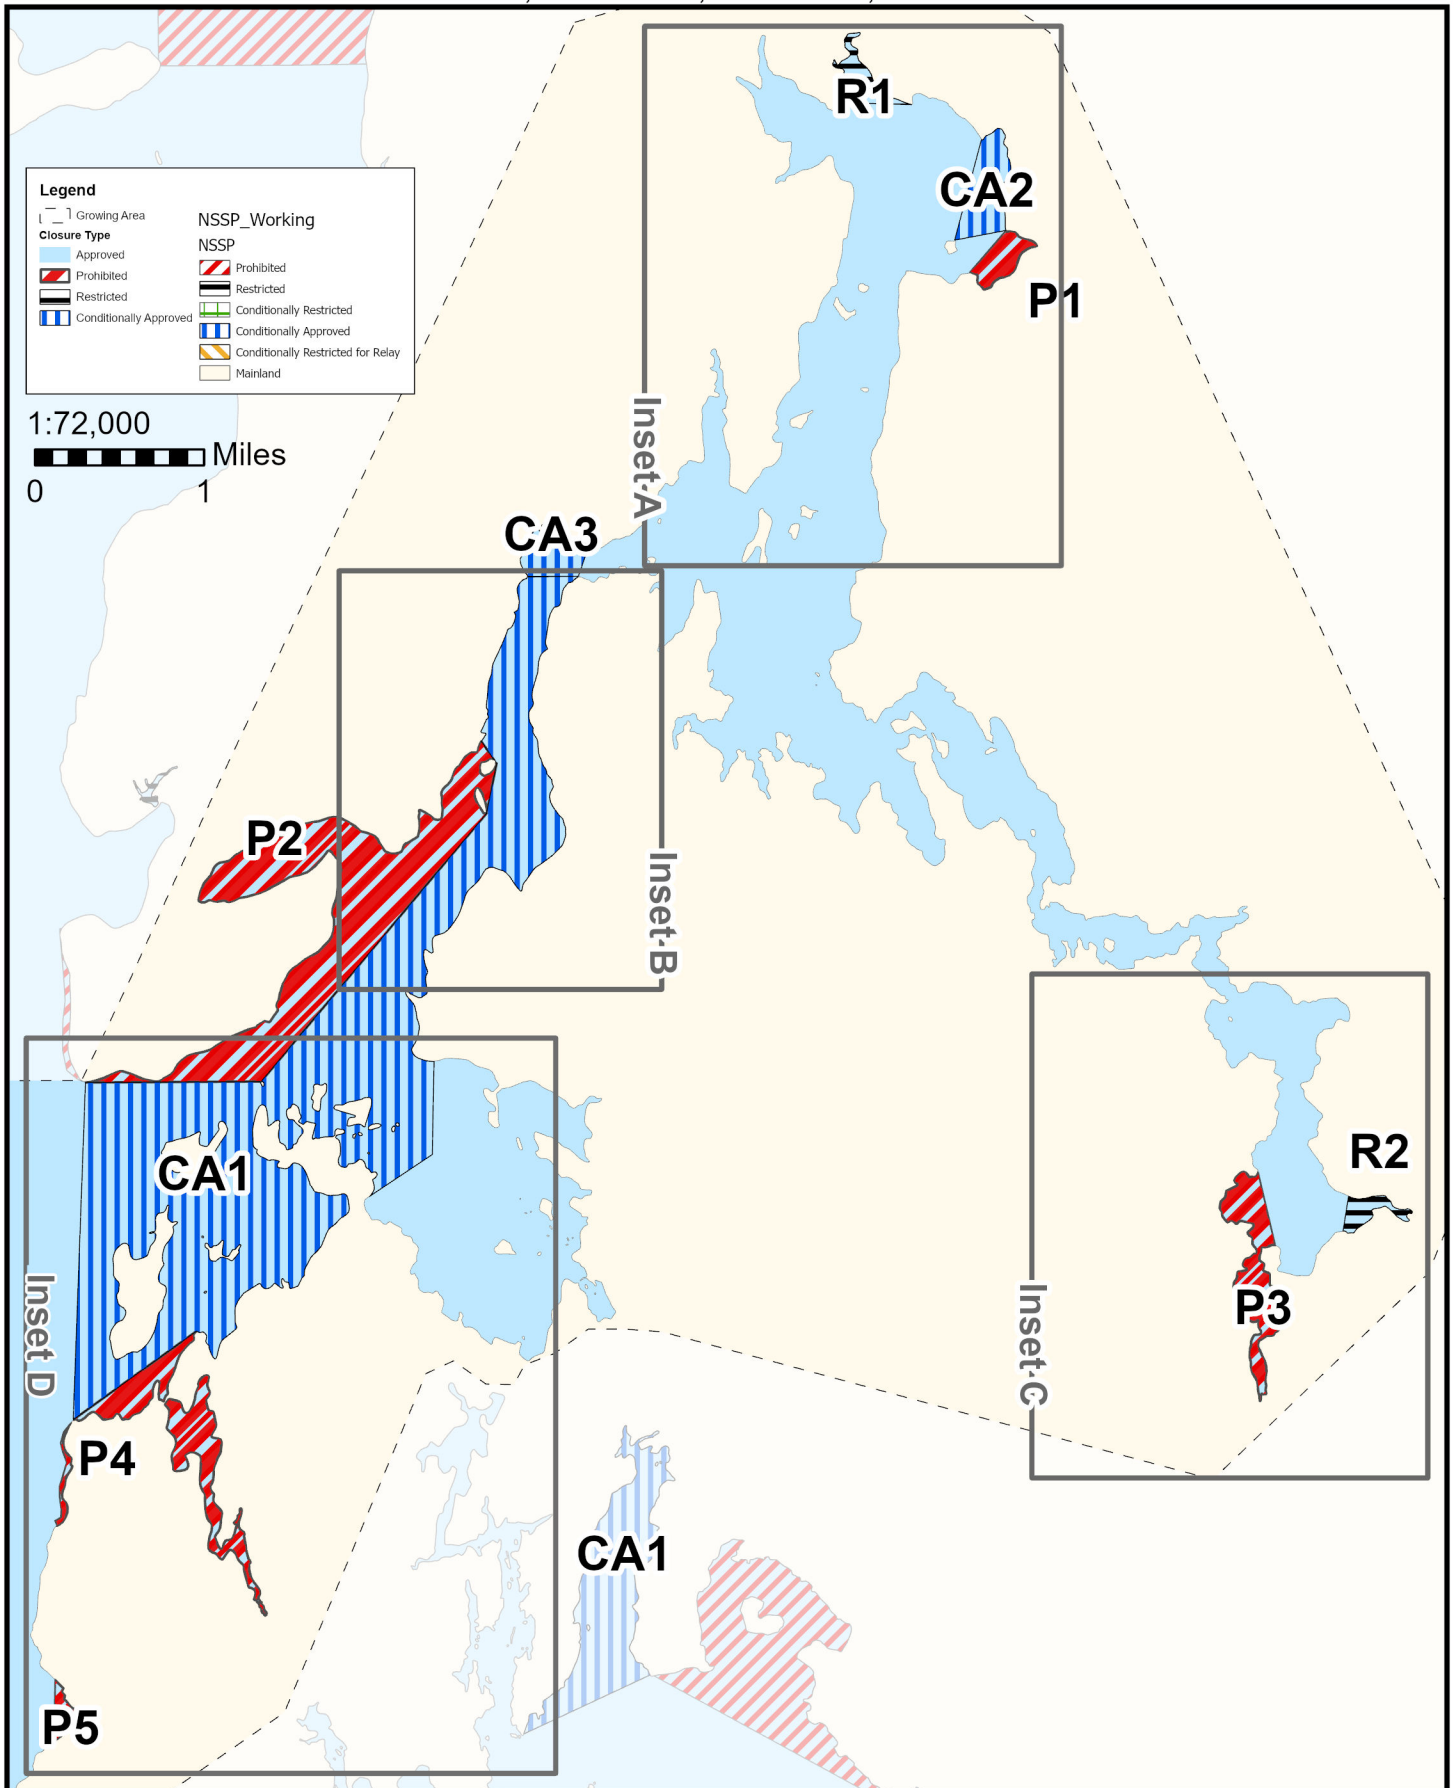

Maine Department of Marine Resources

Growing Area EA, Insets A - D

Castine, Harborside, Penobscot, Brooksville

August 5, 2025

This map is provided as a courtesy. Read the provided legal notice for closure details. Closures are not shown outside of the designated growing area. Maritime navigational aids are for reference only and are not suitable for maritime navigation.

Maine Department of Marine Resources

Growing Area EA, Inset A

August 5, 2025

Penobscot

This map is provided as a courtesy. Read the provided legal notice for closure details. Closures are not shown outside of the designated growing area. Maritime navigational aids are for reference only and are not suitable for maritime navigation.

Maine Department of Marine Resources

Growing Area EA, Inset B

August 5, 2025

This map is provided as a courtesy. Read the provided legal notice for closure details. Closures are not shown outside of the designated growing area. Maritime navigational aids are for reference only and are not suitable for maritime navigation.

Maine Department of Marine Resources

Growing Area EA, Inset C

Brooksville, Sedgwick

August 5, 2025

This map is provided as a courtesy. Read the provided legal notice for closure details. Closures are not shown outside of the designated growing area. Maritime navigational aids are for reference only and are not suitable for maritime navigation.