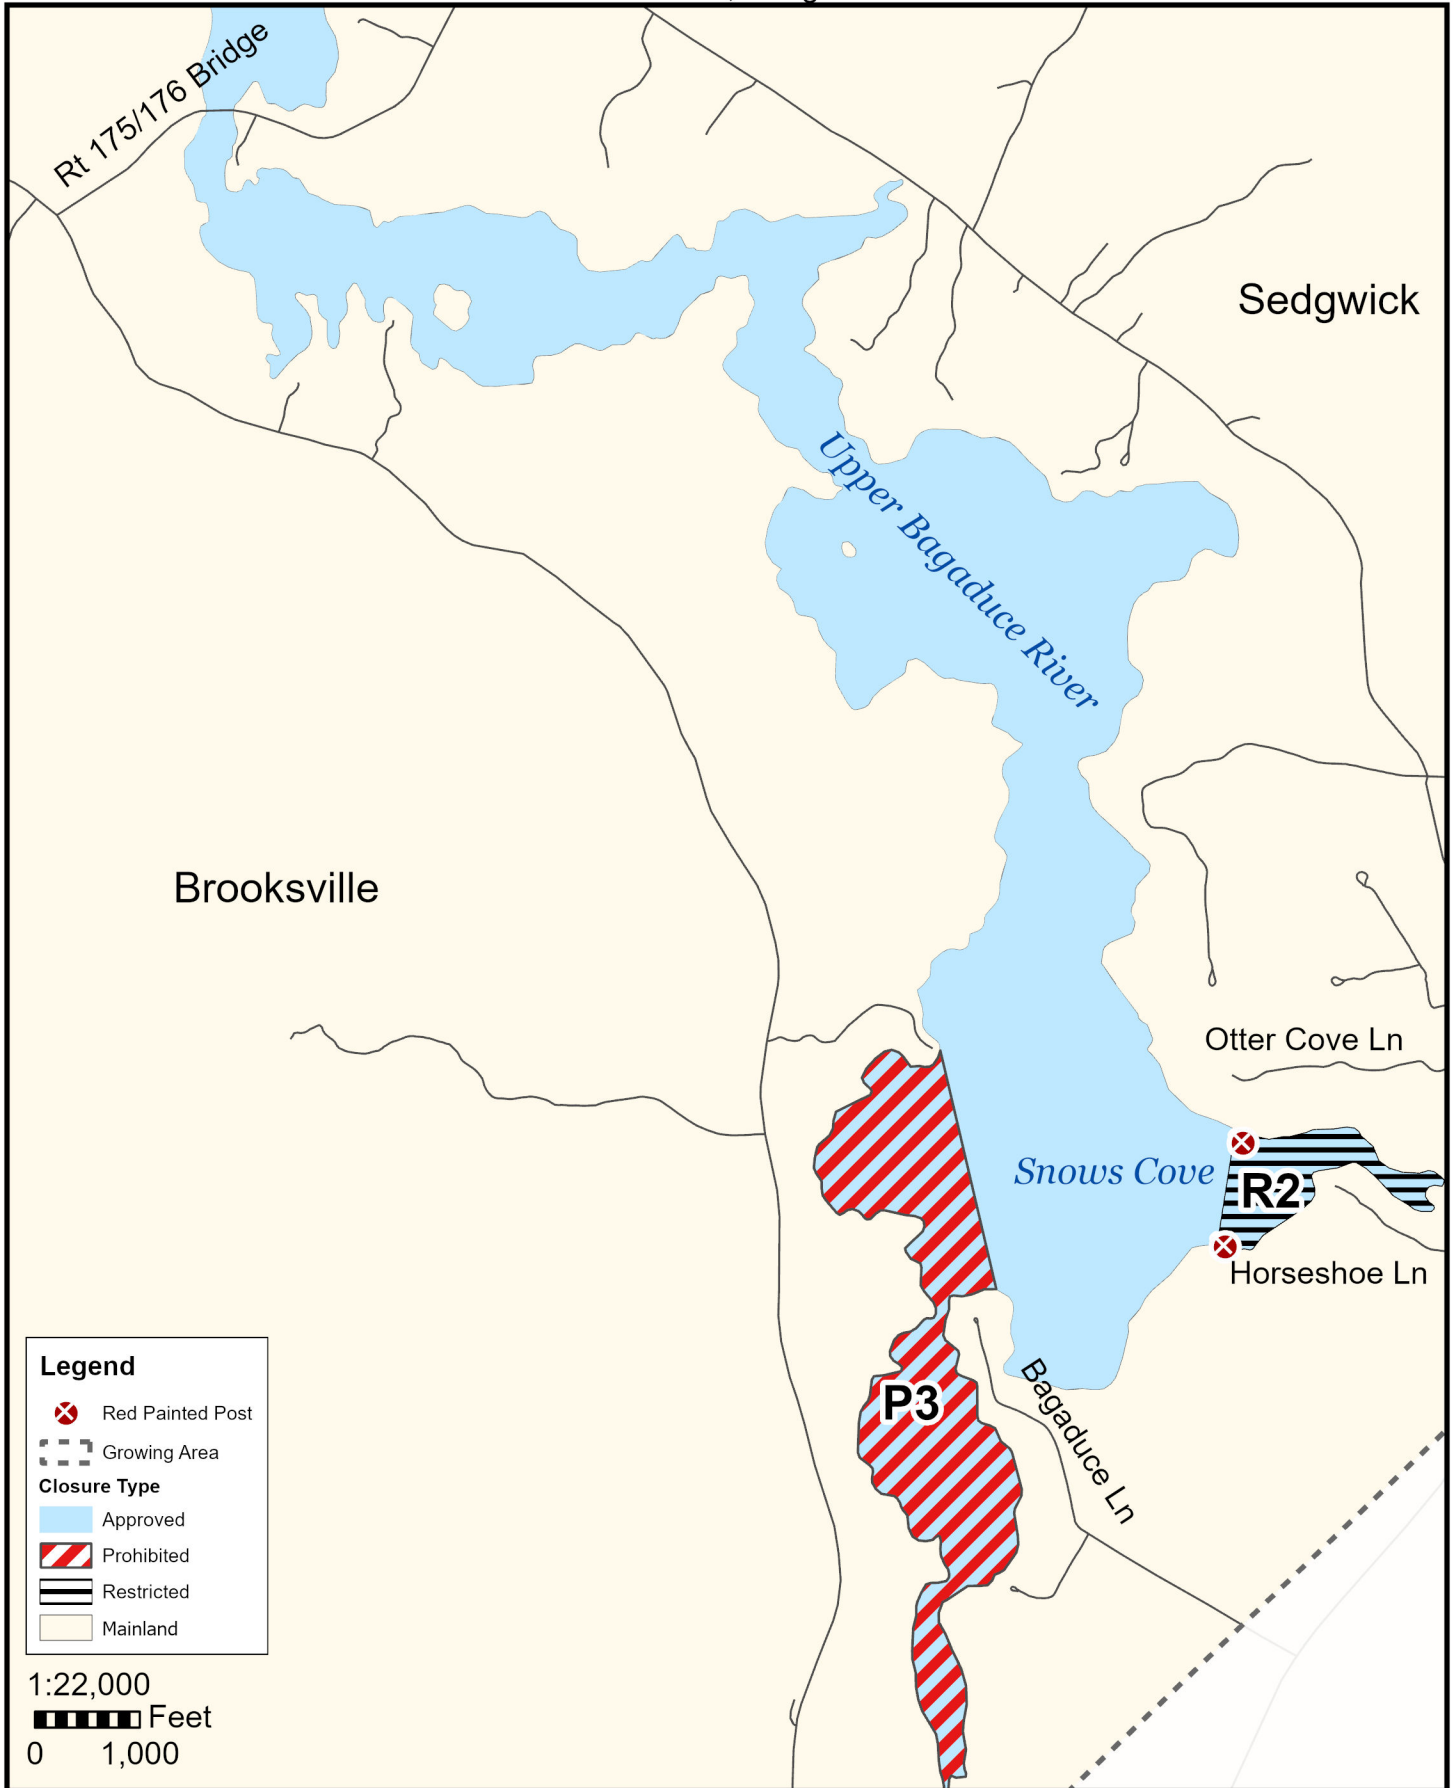

Maine Department of Marine Resources

Growing Area EA, Insets A - D

Castine, Harborside, Penobscot, Brooksville

August 5, 2025

This map is provided as a courtesy. Read the provided legal notice for closure details. Closures are not shown outside of the designated growing area. Maritime navigational aids are for reference only and are not suitable for maritime navigation.

Maine Department of Marine Resources

Growing Area EA, Inset A

August 5, 2025

Penobscot

This map is provided as a courtesy. Read the provided legal notice for closure details. Closures are not shown outside of the designated growing area. Maritime navigational aids are for reference only and are not suitable for maritime navigation.

Maine Department of Marine Resources

Growing Area EA, Inset B

August 5, 2025

This map is provided as a courtesy. Read the provided legal notice for closure details. Closures are not shown outside of the designated growing area. Maritime navigational aids are for reference only and are not suitable for maritime navigation.

Maine Department of Marine Resources

Growing Area EA, Inset C

Brooksville, Sedgwick

August 5, 2025

This map is provided as a courtesy. Read the provided legal notice for closure details. Closures are not shown outside of the designated growing area. Maritime navigational aids are for reference only and are not suitable for maritime navigation.