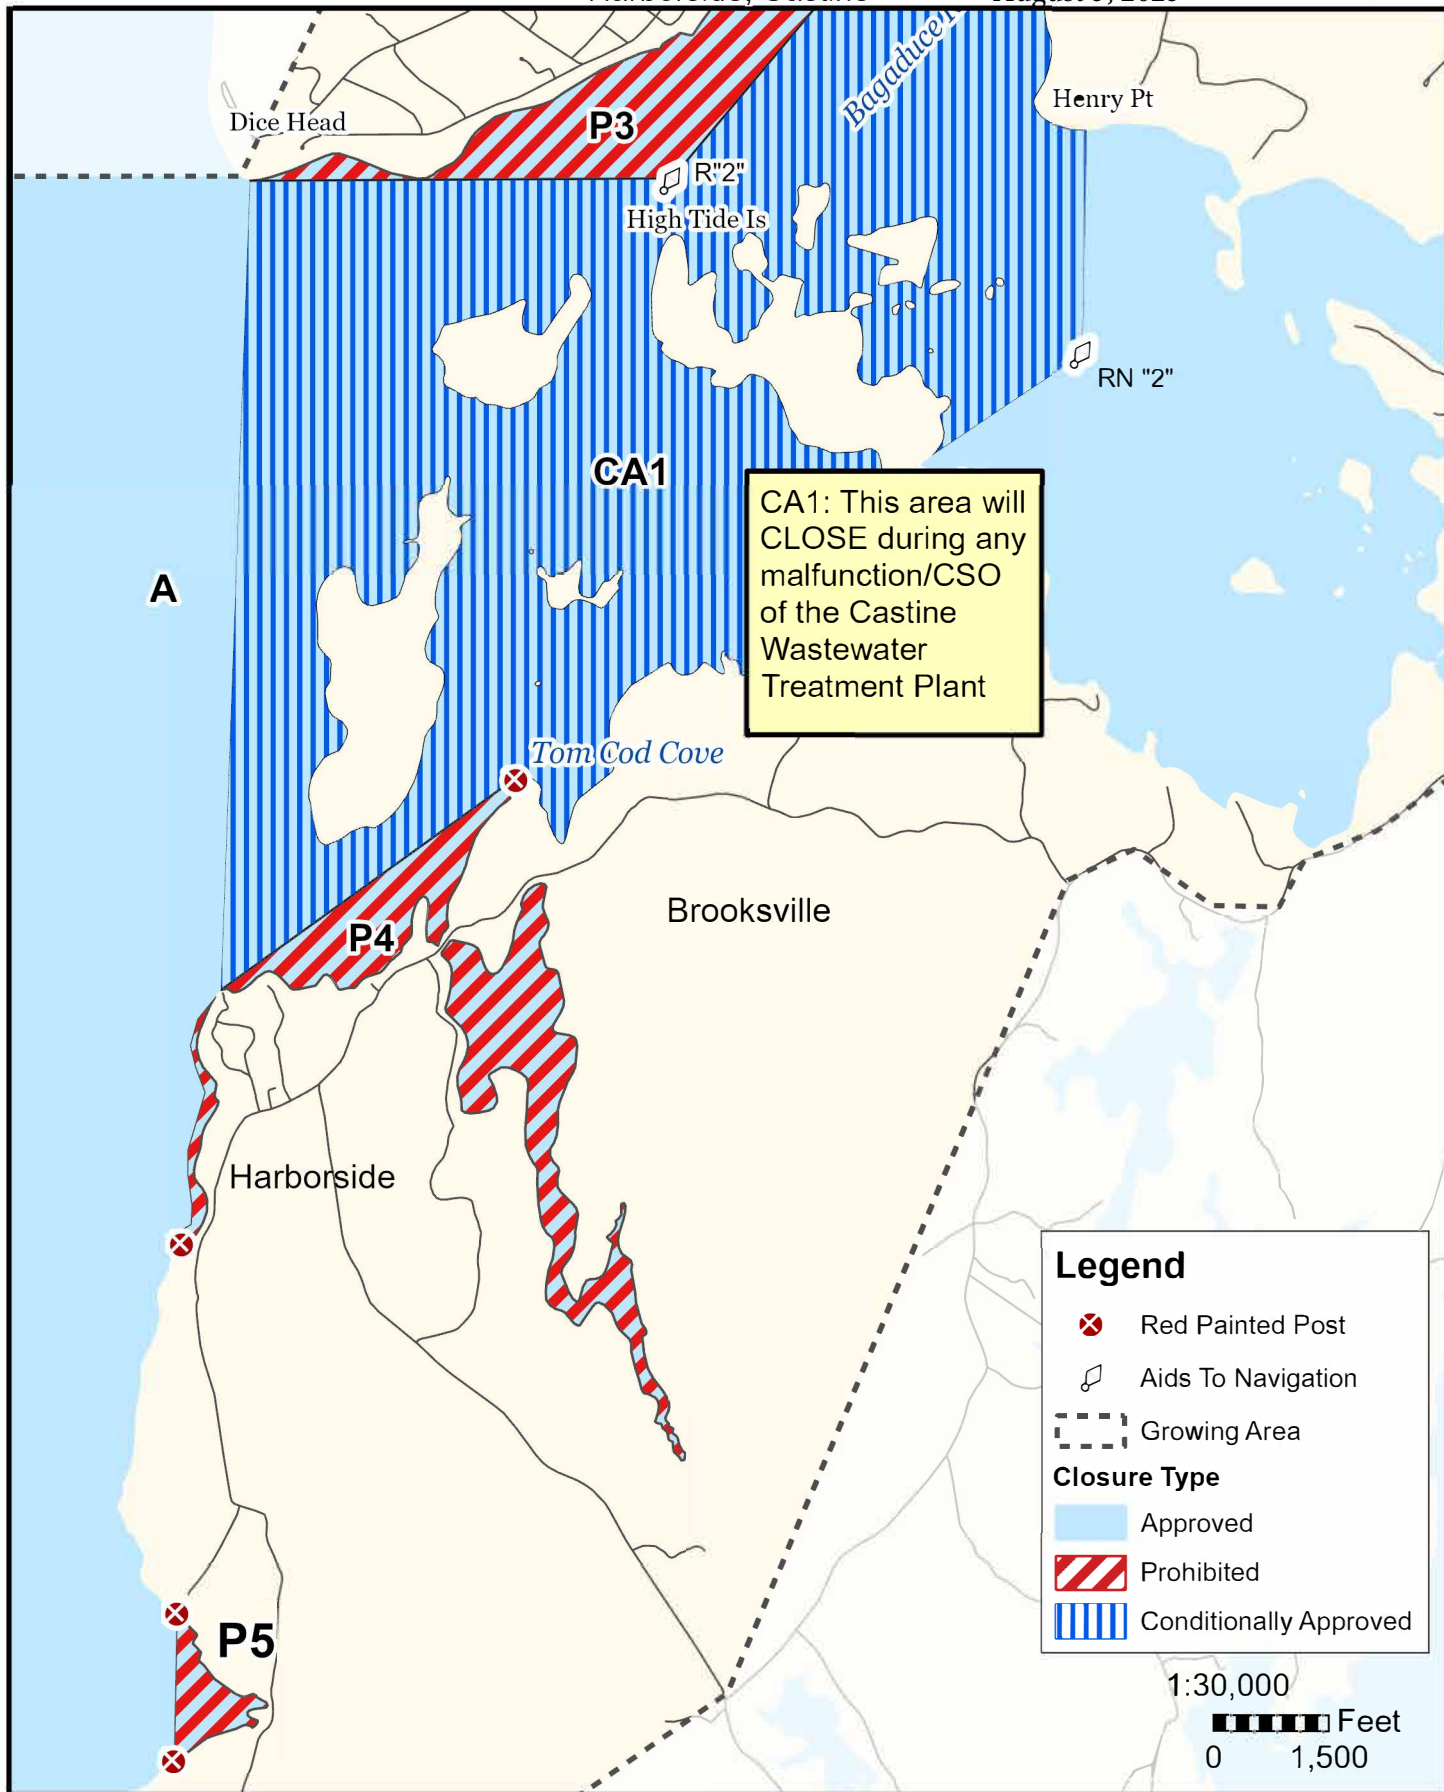

Maine Department of Marine Resources

Growing Area EA, Insets A - D

Castine, Harborside, Penobscot, Brooksville

August 5, 2025

This map is provided as a courtesy. Read the provided legal notice for closure details. Closures are not shown outside of the designated growing area. Maritime navigational aids are for reference only and are not suitable for maritime navigation.

Maine Department of Marine Resources

Growing Area EA, Inset B

August 5, 2025

This map is provided as a courtesy. Read the provided legal notice for closure details. Closures are not shown outside of the designated growing area. Maritime navigational aids are for reference only and are not suitable for maritime navigation.

Maine Department of Marine Resources

Growing Area EA, Inset C

Brooksville, Sedgwick

August 5, 2025

This map is provided as a courtesy. Read the provided legal notice for closure details. Closures are not shown outside of the designated growing area. Maritime navigational aids are for reference only and are not suitable for maritime navigation.

Maine Department of Marine Resources

Growing Area EA, Inset D

Harborside, Castine

August 5, 2025

This map is provided as a courtesy. Read the provided legal notice for closure details. Closures are not shown outside of the designated growing area. Maritime navigational aids are for reference only and are not suitable for maritime navigation.